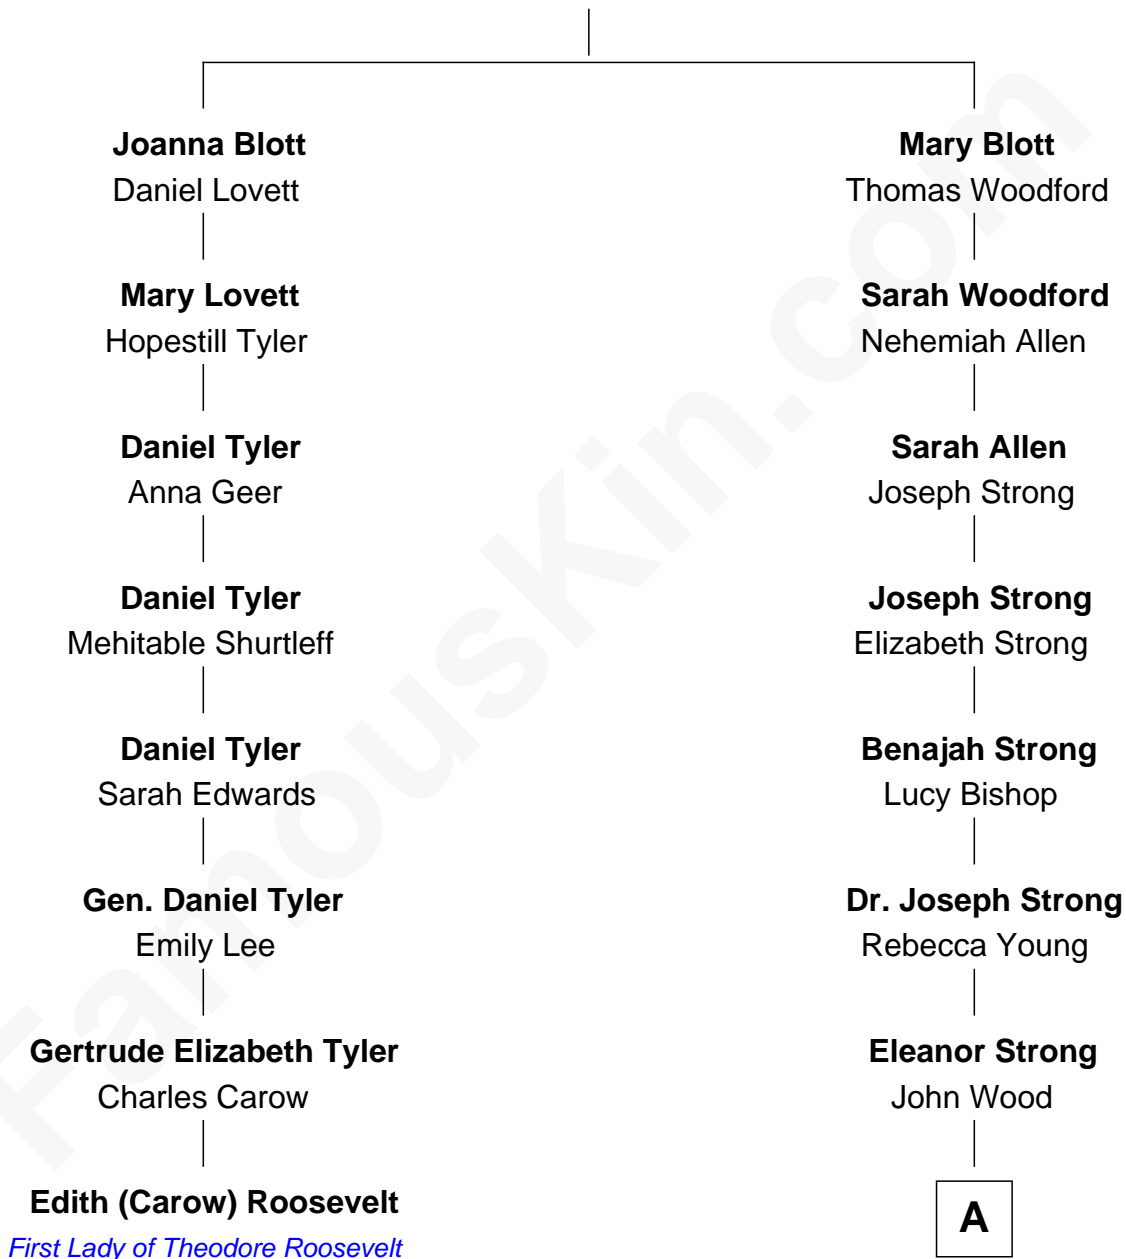

FamousKin.com

Relationship Chart of

Edith (Carow) Roosevelt

First Lady of President Theodore Roosevelt

7th cousin 5 times removed of

Prince Harry
Duke of Sussex

Robert Blott
Susanna Selbee

A

Ellen Wood

Franklin H. Work

Frances Eleanor Work

James Boothby Burke Roche

Edmund Maurice Burke Roche

Ruth Sylvia Gill

Frances Ruth Burke Roche

Edward John Spencer

Princess Diana Frances Spencer

Charles III, King of the United Kingdom

Prince Harry

Duke of Sussex

FamousKin.com