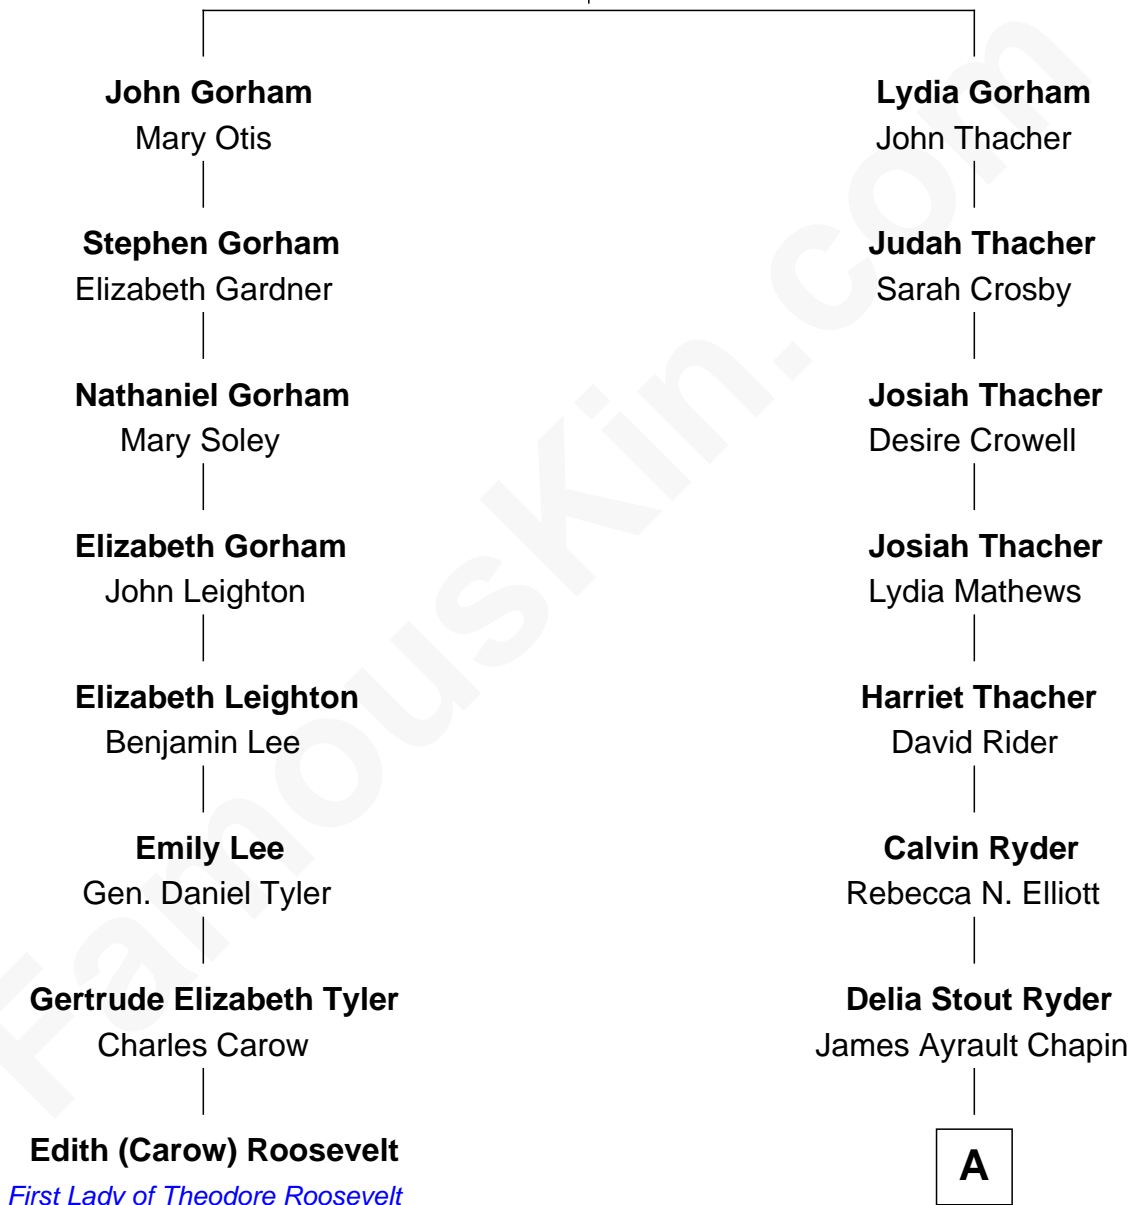

FamousKin.com

Relationship Chart of

Edith (Carow) Roosevelt

First Lady of President Theodore Roosevelt

7th cousin 2 times removed of

Harry Chapin

Singer and Songwriter

John Gorham
Desire Howland

A

James Ormsbee Chapin

Abigail Beal Forbes

James Forbes Chapin

Jeanne Elspeth Burke

Harry Chapin

Singer and Songwriter

FamousKin.com