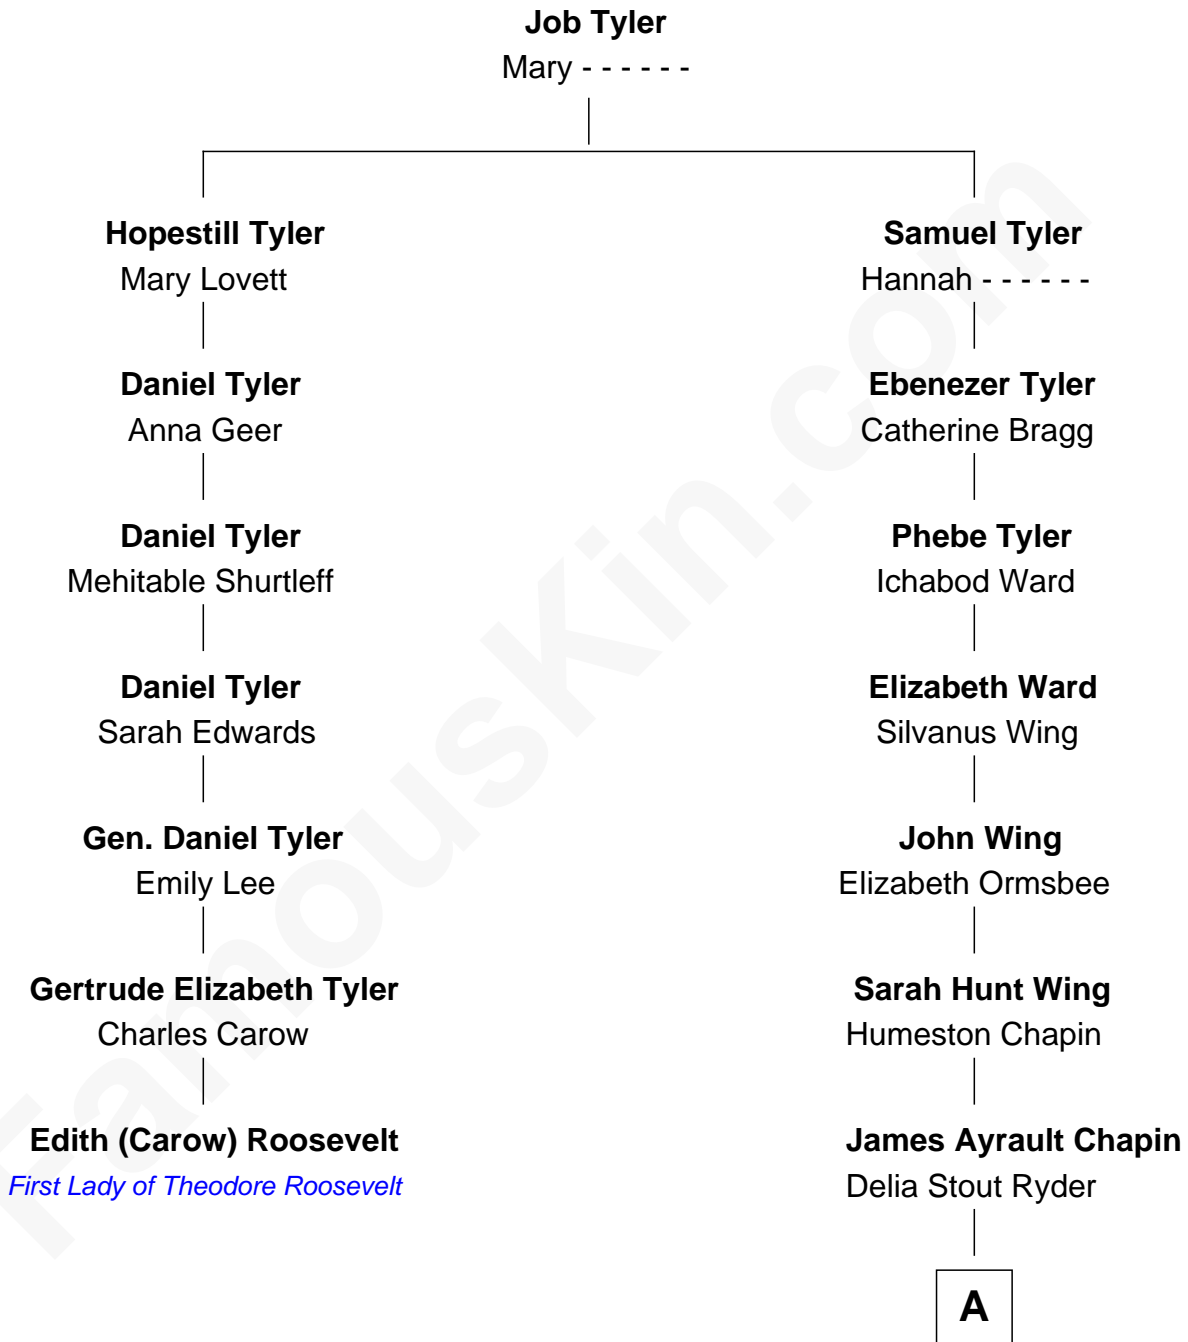

FamousKin.com

Relationship Chart of

Edith (Carow) Roosevelt

First Lady of President Theodore Roosevelt

6th cousin 3 times removed of

Harry Chapin

Singer and Songwriter

A

James Ormsbee Chapin

Abigail Beal Forbes

James Forbes Chapin

Jeanne Elspeth Burke

Harry Chapin

Singer and Songwriter

FamousKin.com