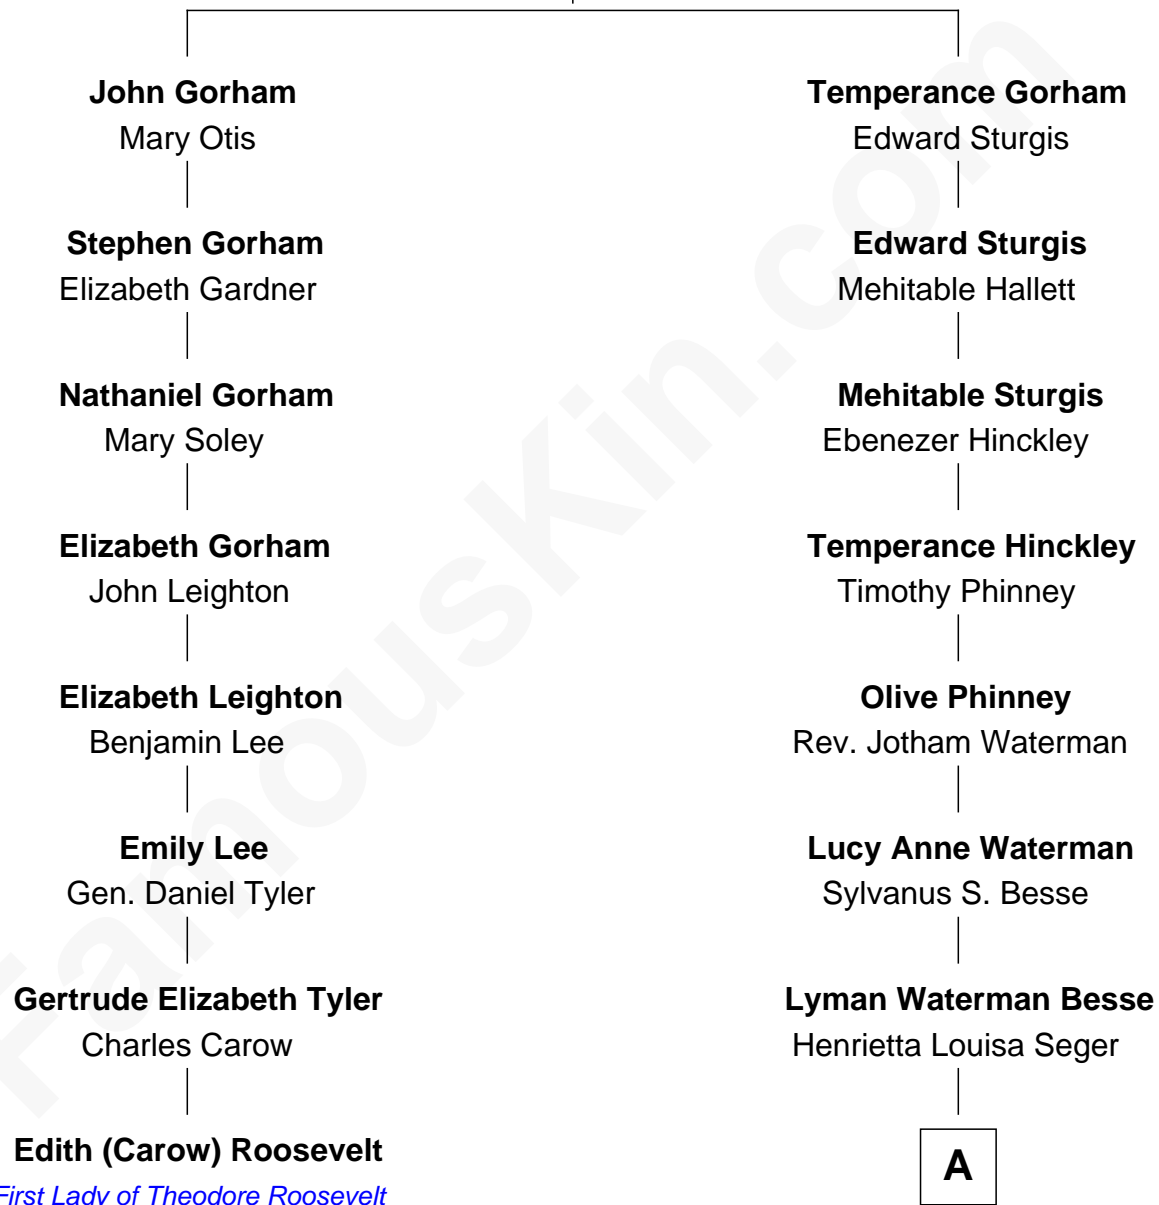

FamousKin.com

Relationship Chart of

Edith (Carow) Roosevelt

First Lady of President Theodore Roosevelt

7th cousin 3 times removed of

Jordana Brewster

TV and Movie Actress

John Gorham
Desire Howland

A

Florence Foster Besse

Kingman Brewster

Kingman Brewster

Mary Louise Phillips

Alden Brewster

Maria João Leão de Sousa

Jordana Brewster