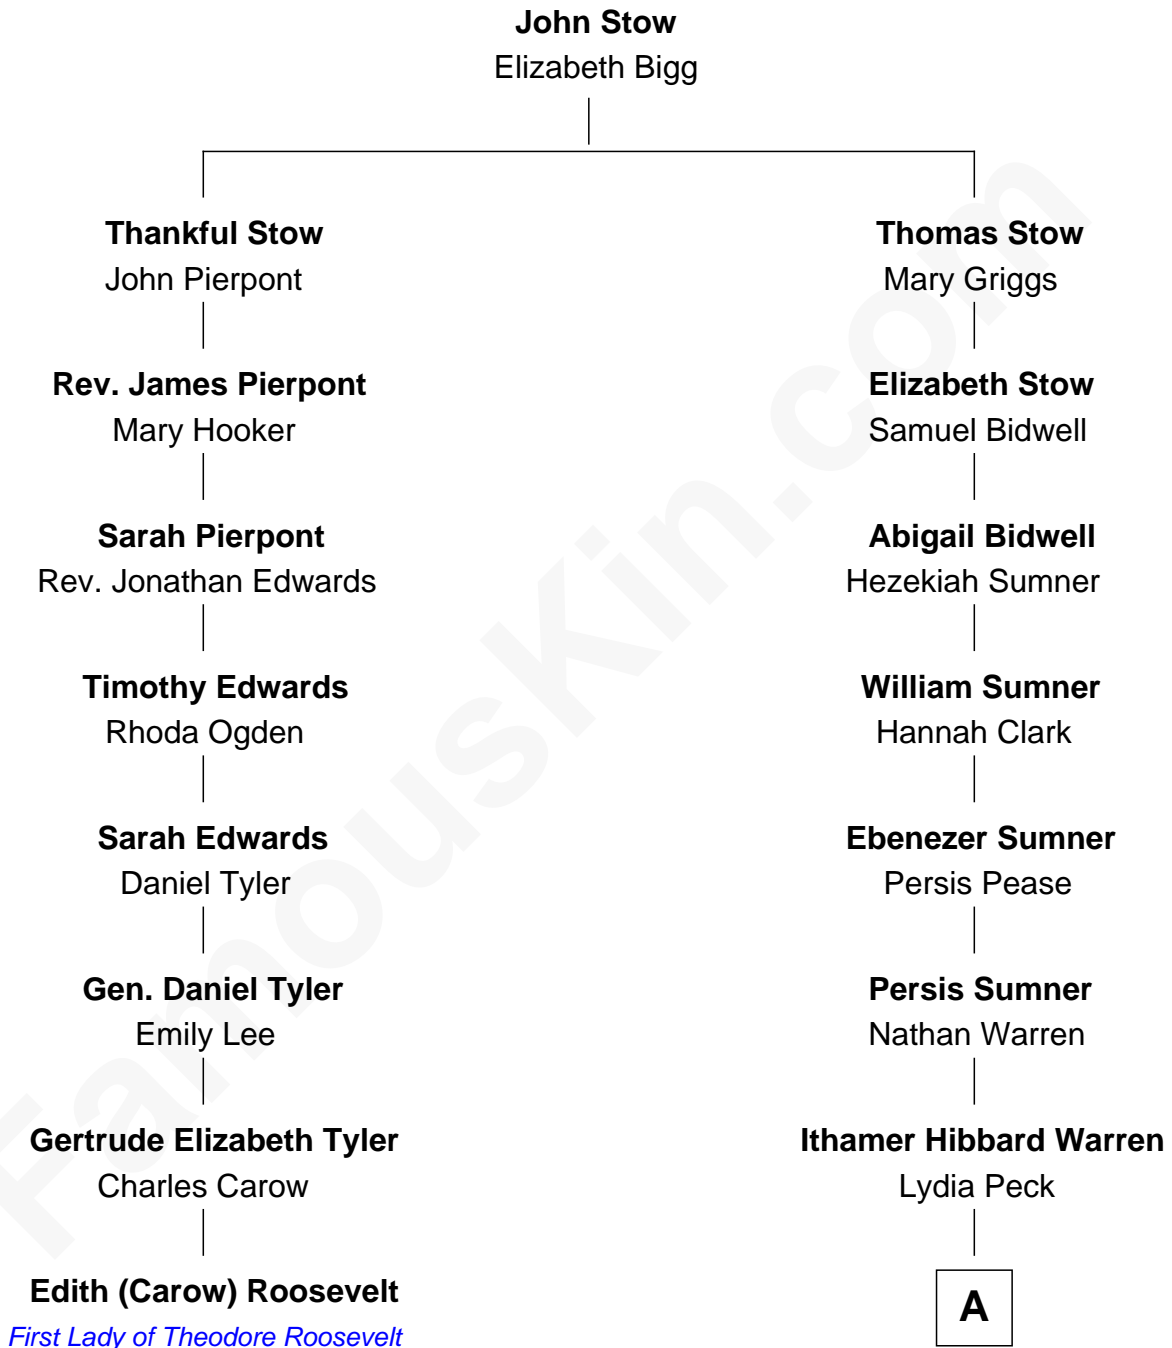

FamousKin.com

Relationship Chart of

Edith (Carow) Roosevelt

First Lady of President Theodore Roosevelt

7th cousin 6 times removed of

Kevin Love

NBA All-Star Player

A

Marilla Warren

Henry Wilson

George Washington Wilson

Mary Bailey

William Henry Wilson

Alta Lenora Chitwood

William Coral Wilson

Edith Sophia Sthole