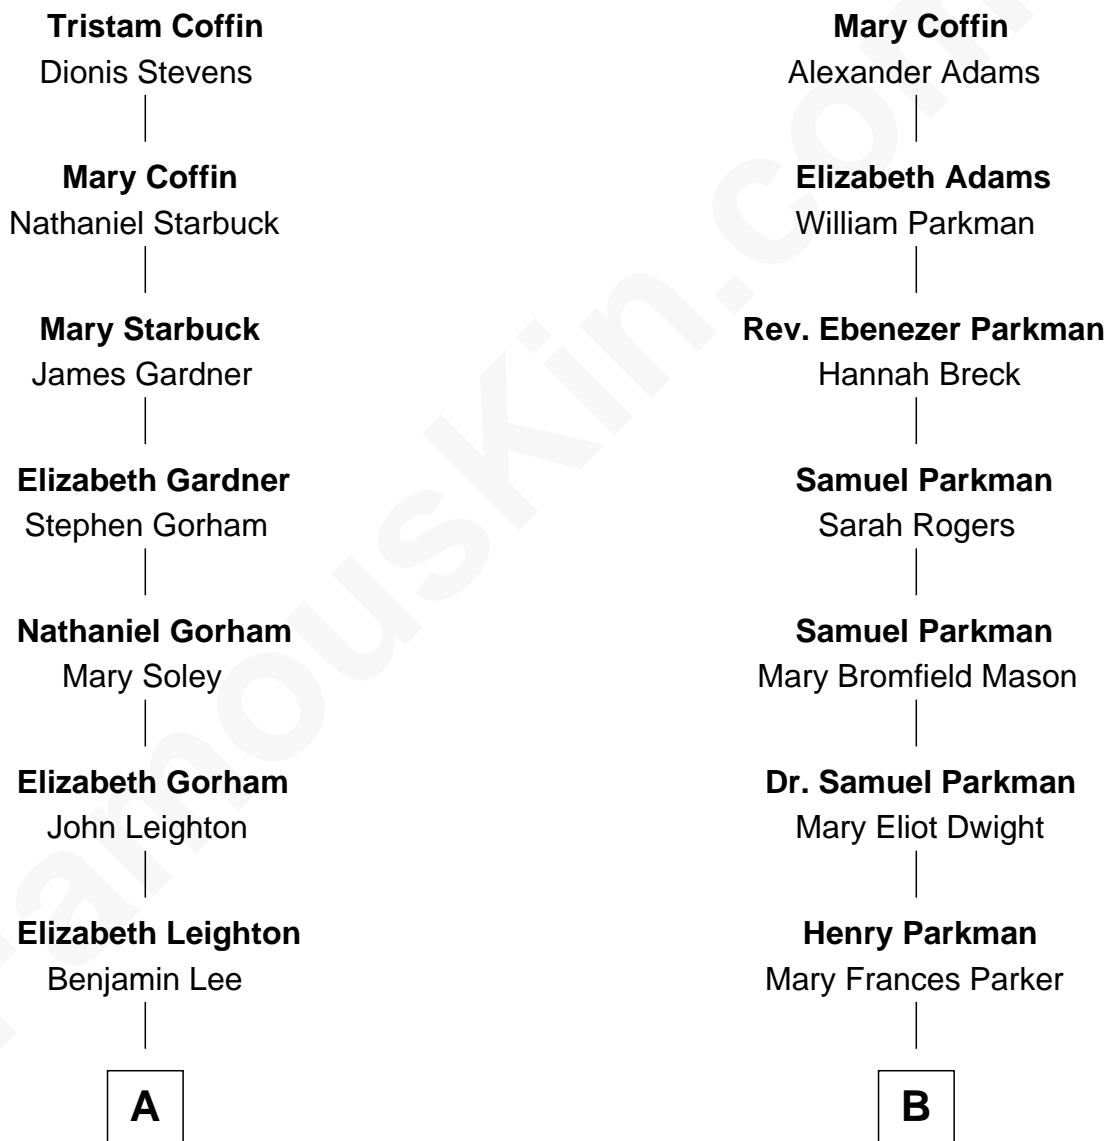

FamousKin.com

Relationship Chart of

Edith (Carow) Roosevelt

First Lady of President Theodore Roosevelt

8th cousin 1 time removed of

Endicott Peabody

62nd Governor of Massachusetts

Peter Coffin
Joan Kember

A

Emily Lee

Gen. Daniel Tyler

Gertrude Elizabeth Tyler

Charles Carow

Edith (Carow) Roosevelt

First Lady of Theodore Roosevelt

B