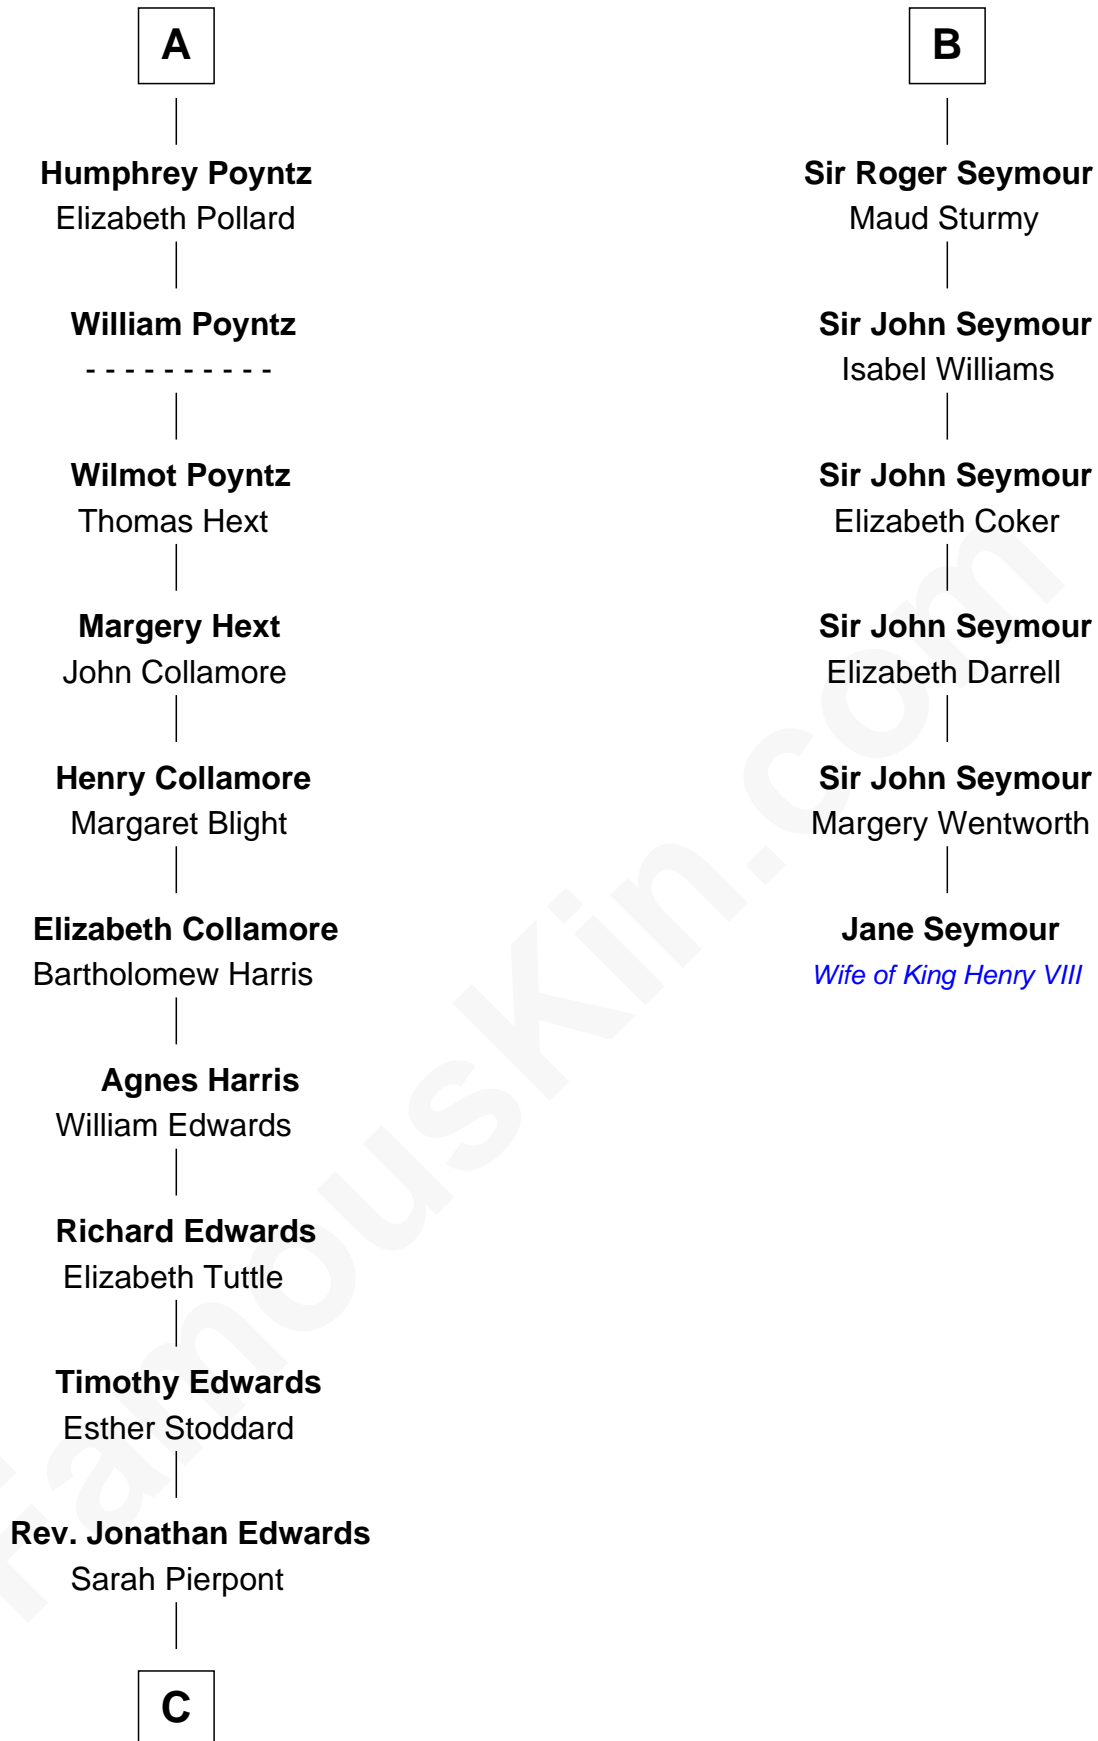

FamousKin.com

Relationship Chart of

Edith (Carow) Roosevelt

First Lady of President Theodore Roosevelt

12th cousin 9 times removed of

Jane Seymour

3rd Wife of King Henry VIII

William Malet

C

—
Timothy Edwards

Rhoda Ogden

—
Sarah Edwards

Daniel Tyler

—
Gen. Daniel Tyler

Emily Lee

—
Gertrude Elizabeth Tyler

Charles Carow

—
Edith (Carow) Roosevelt

First Lady of Theodore Roosevelt

FamousKin.com