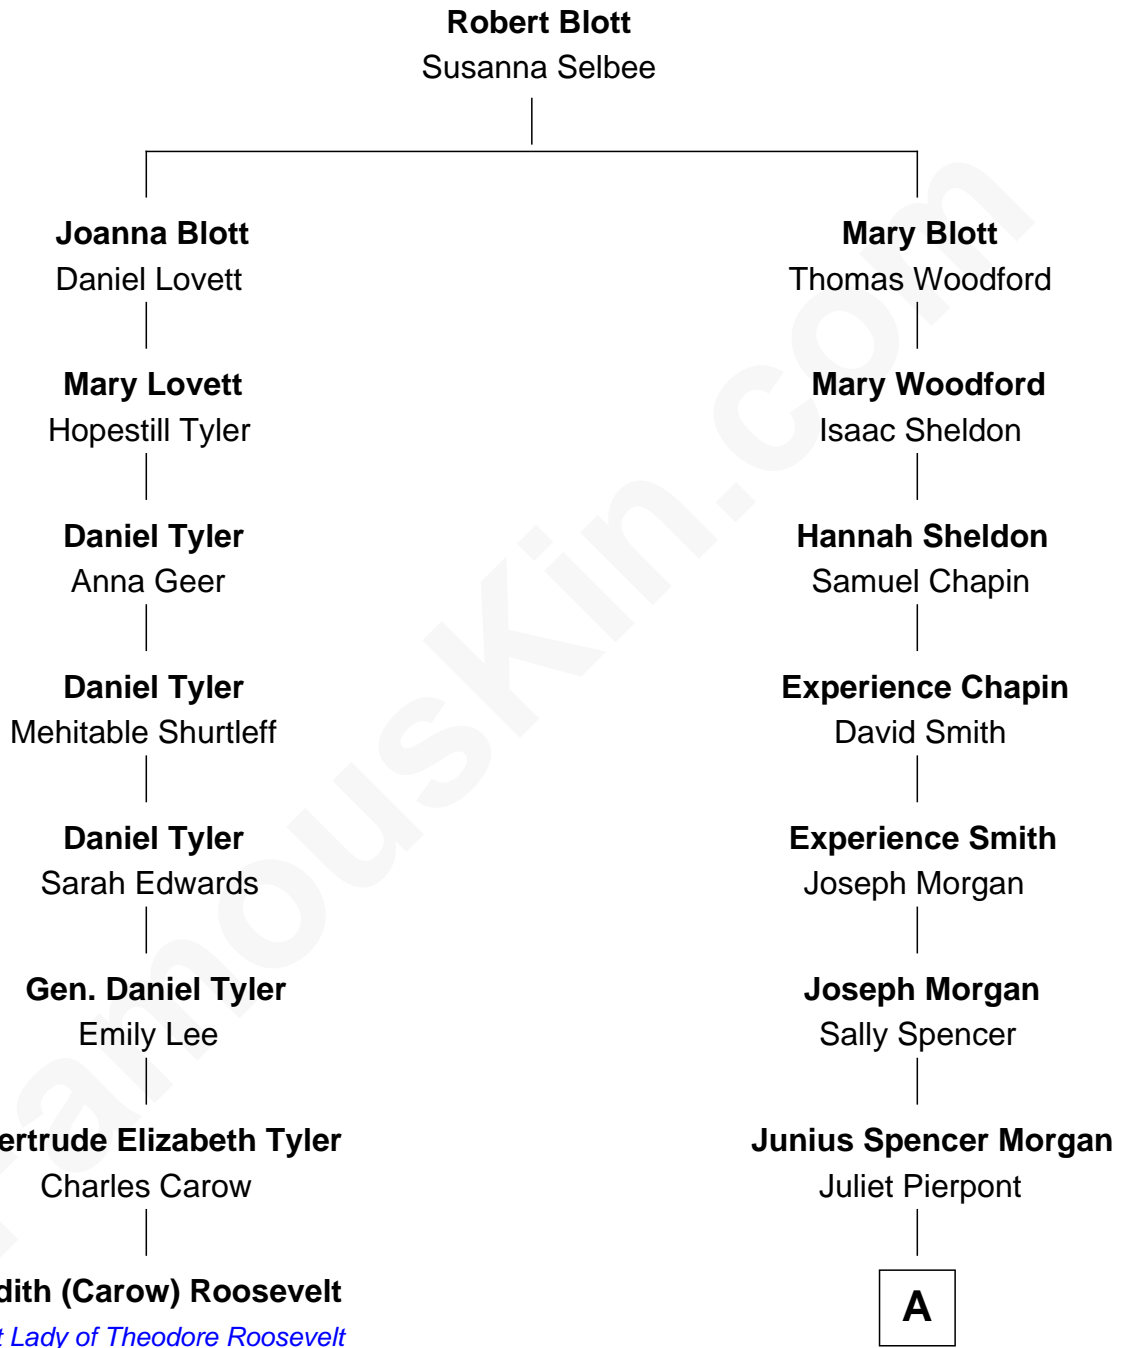

FamousKin.com

Relationship Chart of

Edith (Carow) Roosevelt

First Lady of President Theodore Roosevelt

7th cousin 3 times removed of

John Adams Morgan

1952 Olympic Sailing Gold Medalist

A

|
John Pierpont Morgan

Frances Louisa Tracy

|
John Pierpont Morgan

Jane Norton Grew

|
Henry Sturgis Morgan

Catherine Frances Lovering Adams

|
John Adams Morgan

Olympic Gold Medalist

FamousKin.com