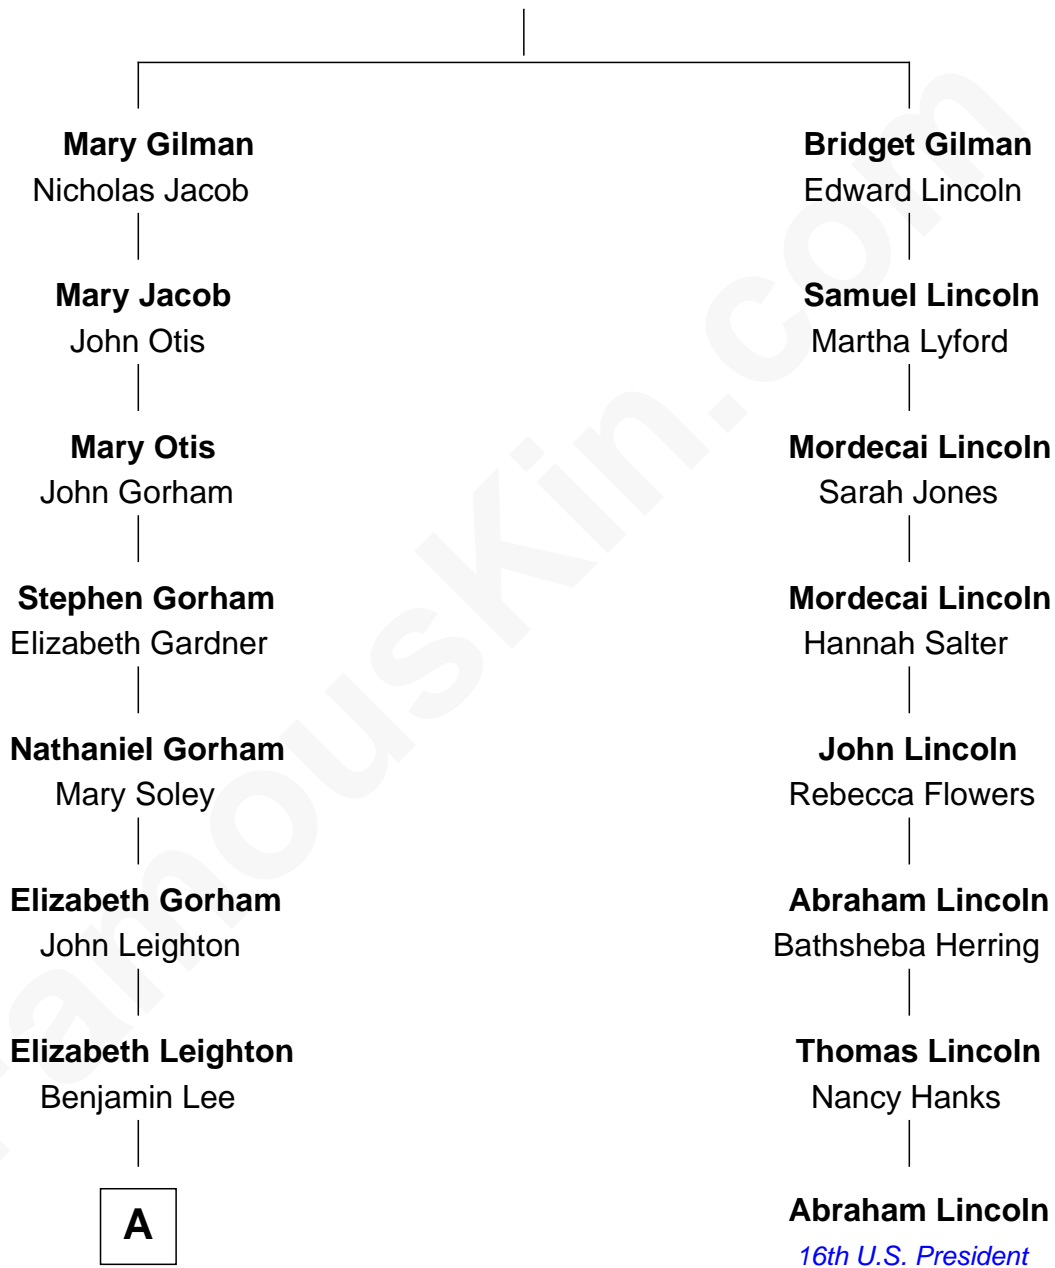

FamousKin.com

Relationship Chart of

Edith (Carow) Roosevelt

First Lady of President Theodore Roosevelt

7th cousin 2 times removed of

Abraham Lincoln

16th U.S. President

Edward Gilman

A

Emily Lee

Gen. Daniel Tyler

Gertrude Elizabeth Tyler

Charles Carow

Edith (Carow) Roosevelt

First Lady of Theodore Roosevelt

FamousKin.com