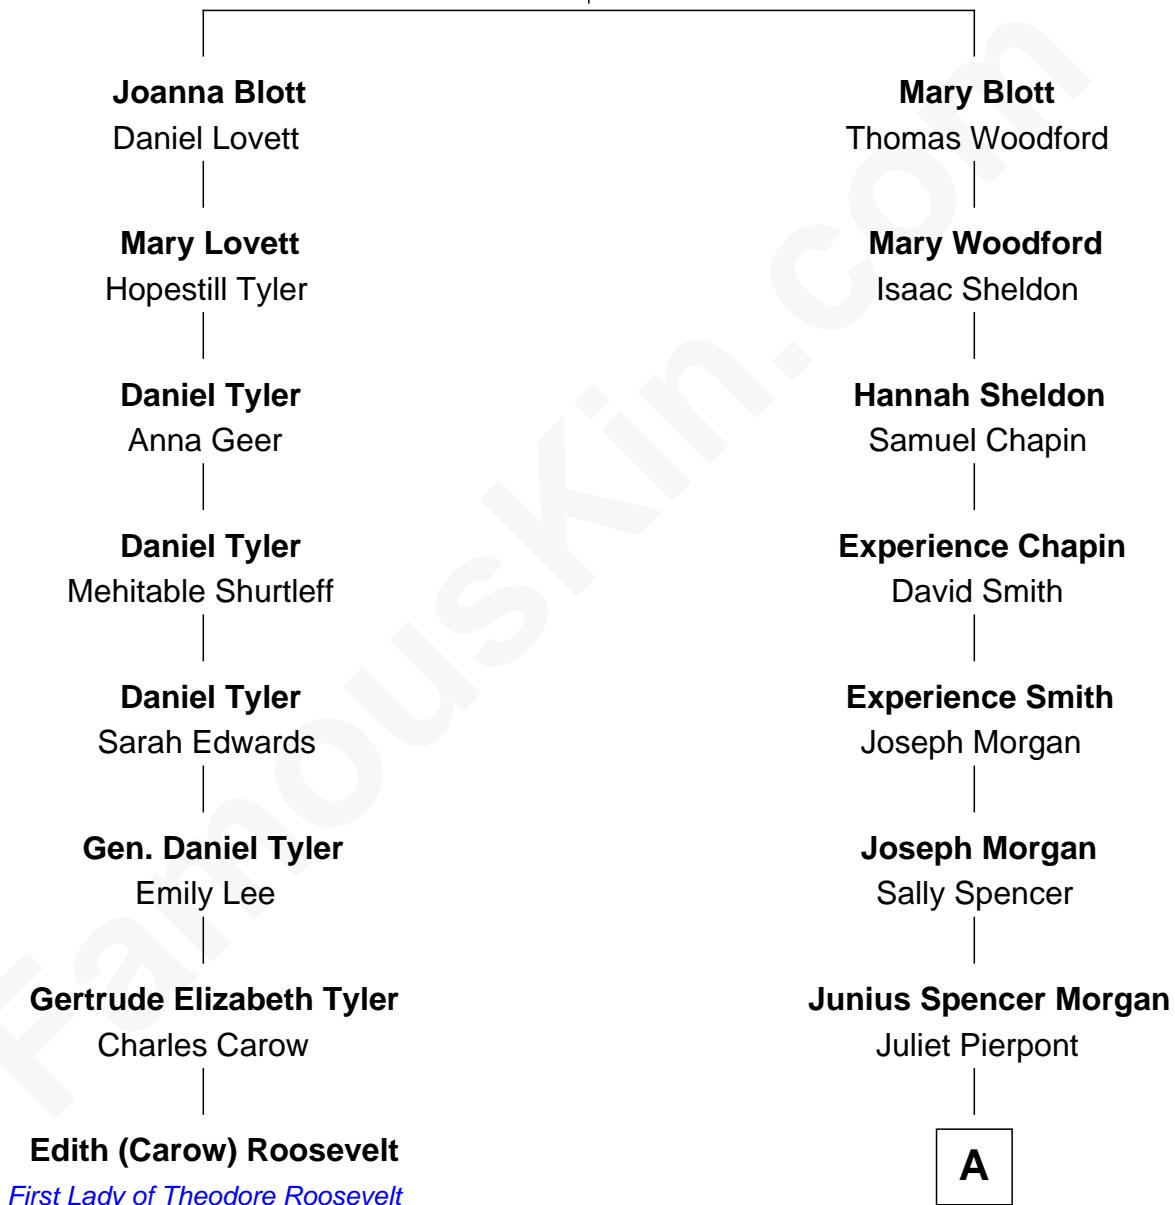

FamousKin.com

Relationship Chart of

Edith (Carow) Roosevelt

First Lady of President Theodore Roosevelt

7th cousin 2 times removed of

Henry Sturgis Morgan

Co-Founder of Morgan Stanley

Robert Blott
Susanna Selbee

A

John Pierpont Morgan

Frances Louisa Tracy

John Pierpont Morgan

Jane Norton Grew

Henry Sturgis Morgan

Co-Founder of Morgan Stanley

FamousKin.com