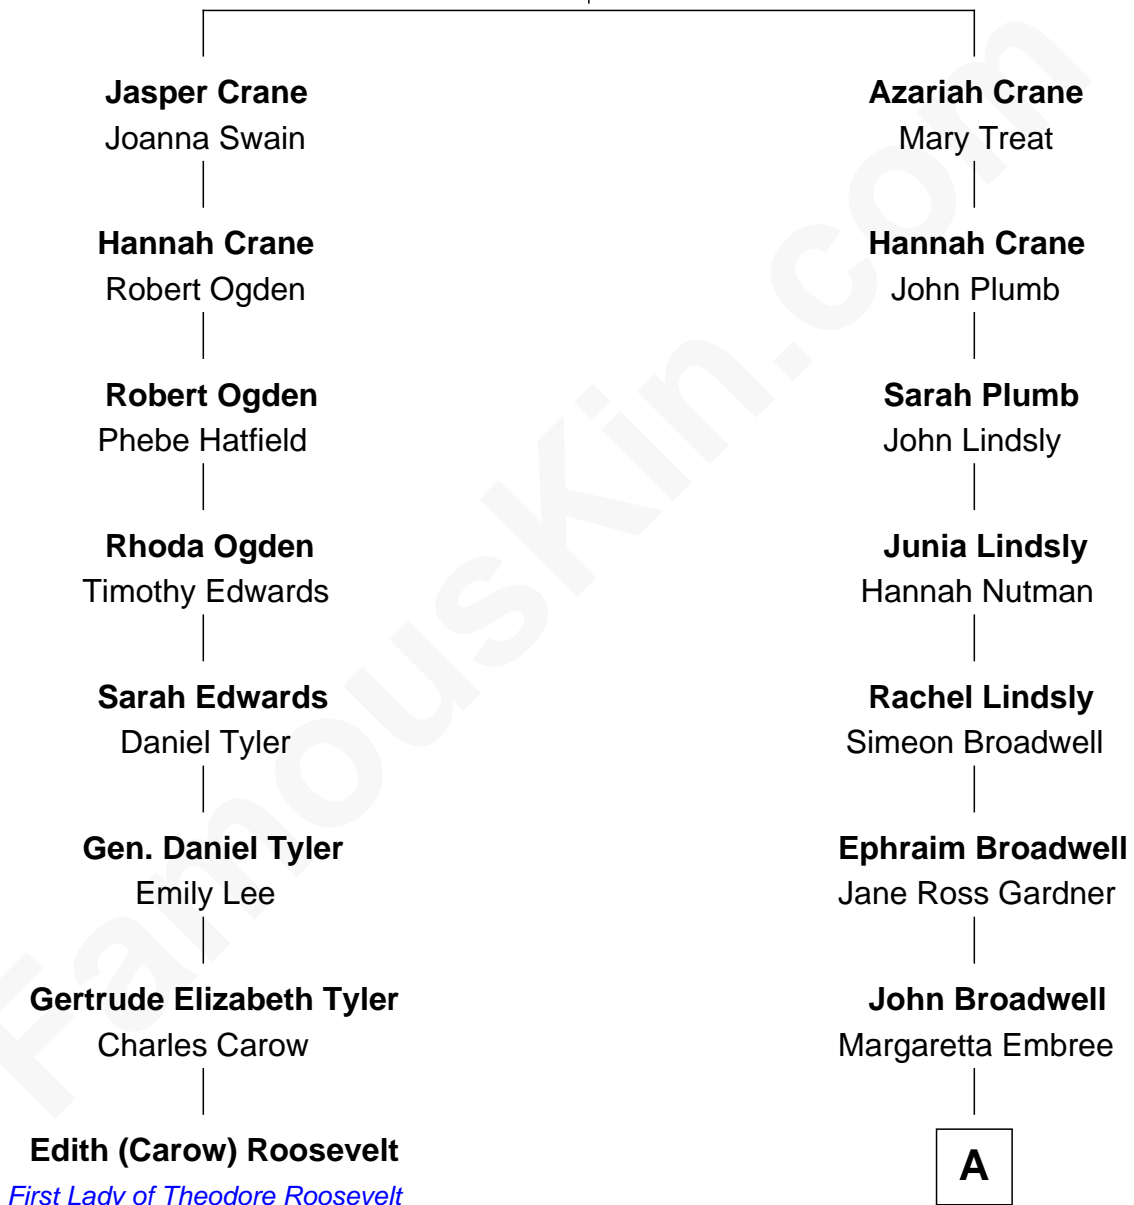

FamousKin.com

Relationship Chart of

Edith (Carow) Roosevelt

First Lady of President Theodore Roosevelt

7th cousin 2 times removed of

Thomas J. Watson, Jr.
President and CEO of I.B.M.

Jasper Crane

Alice - - - - -

A

|
Mary Jeannette Broadwell

Arthur Melville Kittredge

|
Mary Jeannette Kittredge

Thomas John Watson

|
Thomas J. Watson, Jr.

President and CEO of I.B.M.

FamousKin.com