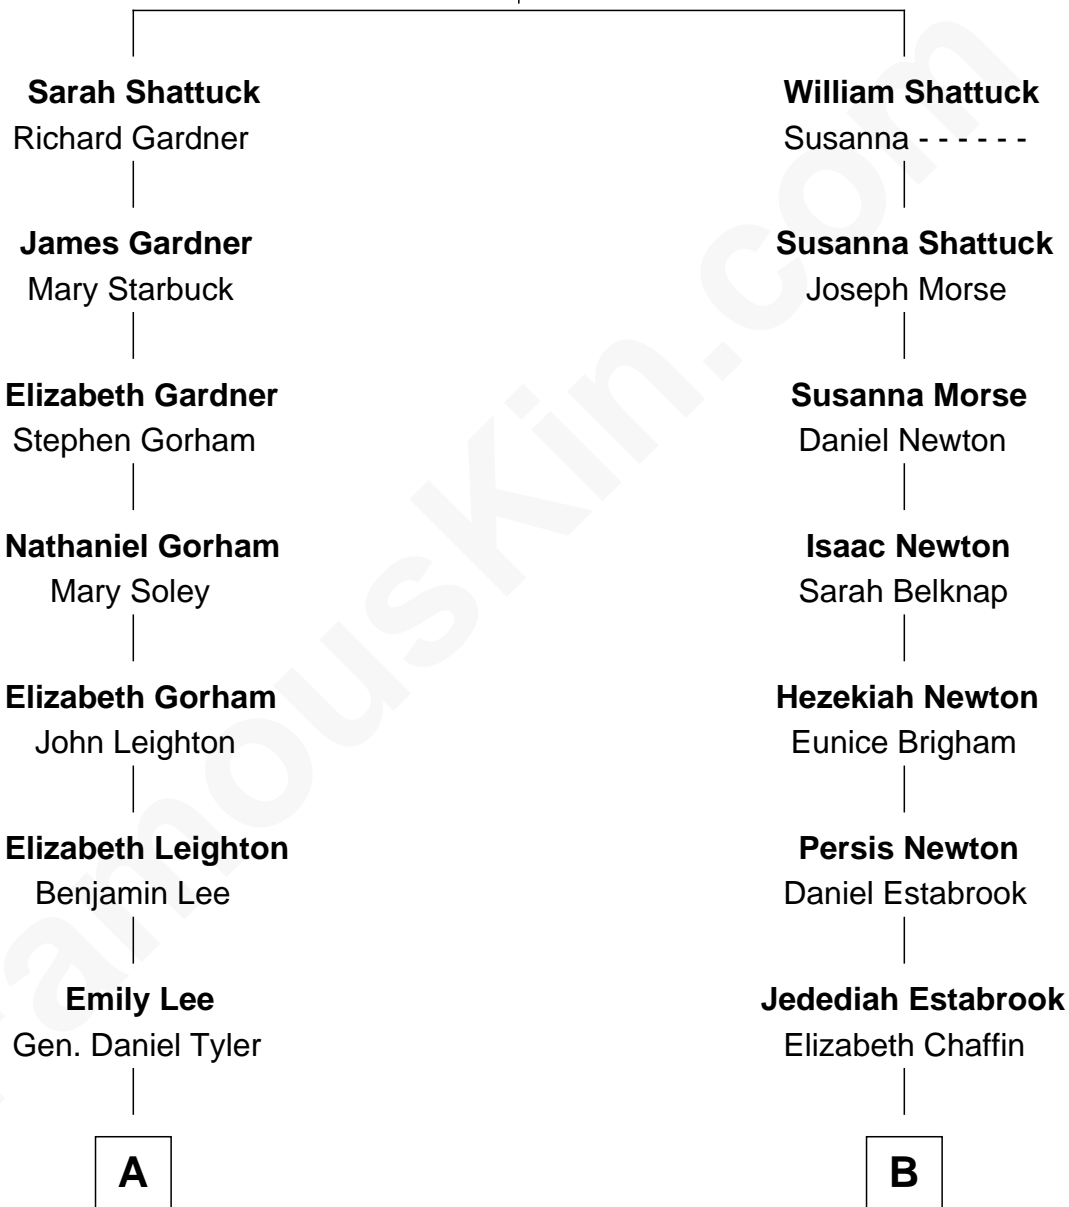

## Relationship Chart of

### Edith (Carow) Roosevelt

*First Lady of President Theodore Roosevelt*

8th cousin 3 times removed of

**Thomas J. Watson, Jr.**  
*President and CEO of I.B.M.*

----- Shattuck  
Damaris -----

**A**

**Gertrude Elizabeth Tyler**

Charles Carow

**Edith (Carow) Roosevelt**

*First Lady of Theodore Roosevelt*

**B**

**Artemus Estabrook**

Esther Marble

**Julia Ann Estabrook**

Oliver Kittredge

**Arthur Melville Kittredge**

Mary Jeannette Broadwell

**Mary Jeannette Kittredge**

Thomas John Watson

**Thomas J. Watson, Jr.**

*President and CEO of I.B.M.*