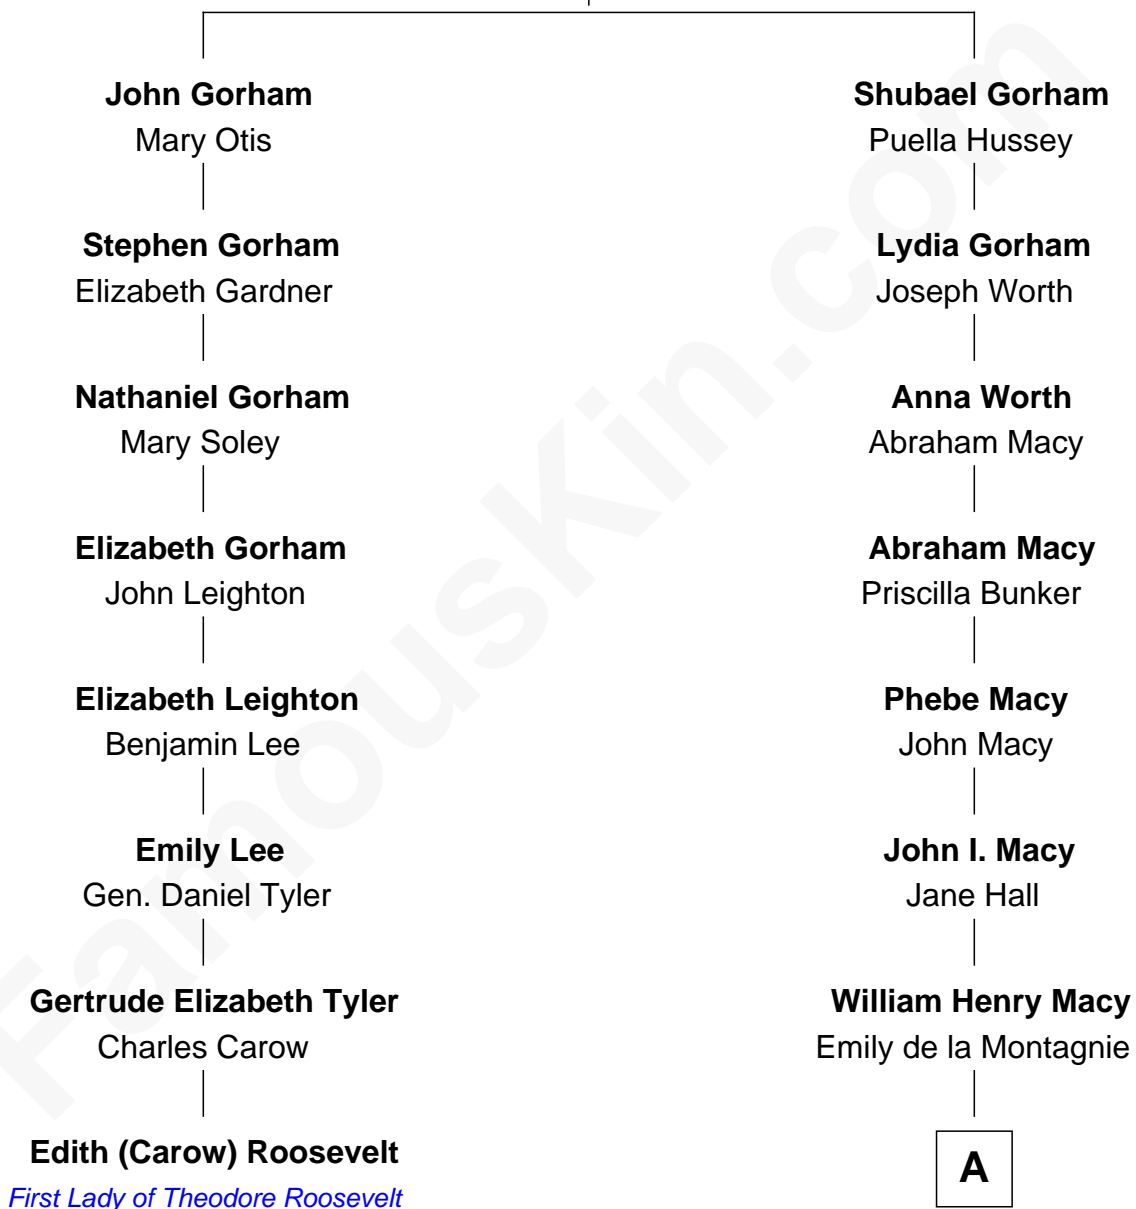

FamousKin.com

Relationship Chart of

Edith (Carow) Roosevelt

First Lady of President Theodore Roosevelt

7th cousin 2 times removed of

William H. Macy
TV and Movie Actor

John Gorham
Desire Howland

A

Albert Hall Macy
Elizabeth C. Somerville

William Hall Macy
Lois Elizabeth Overstreet

William H. Macy
TV and Movie Actor

FamousKin.com