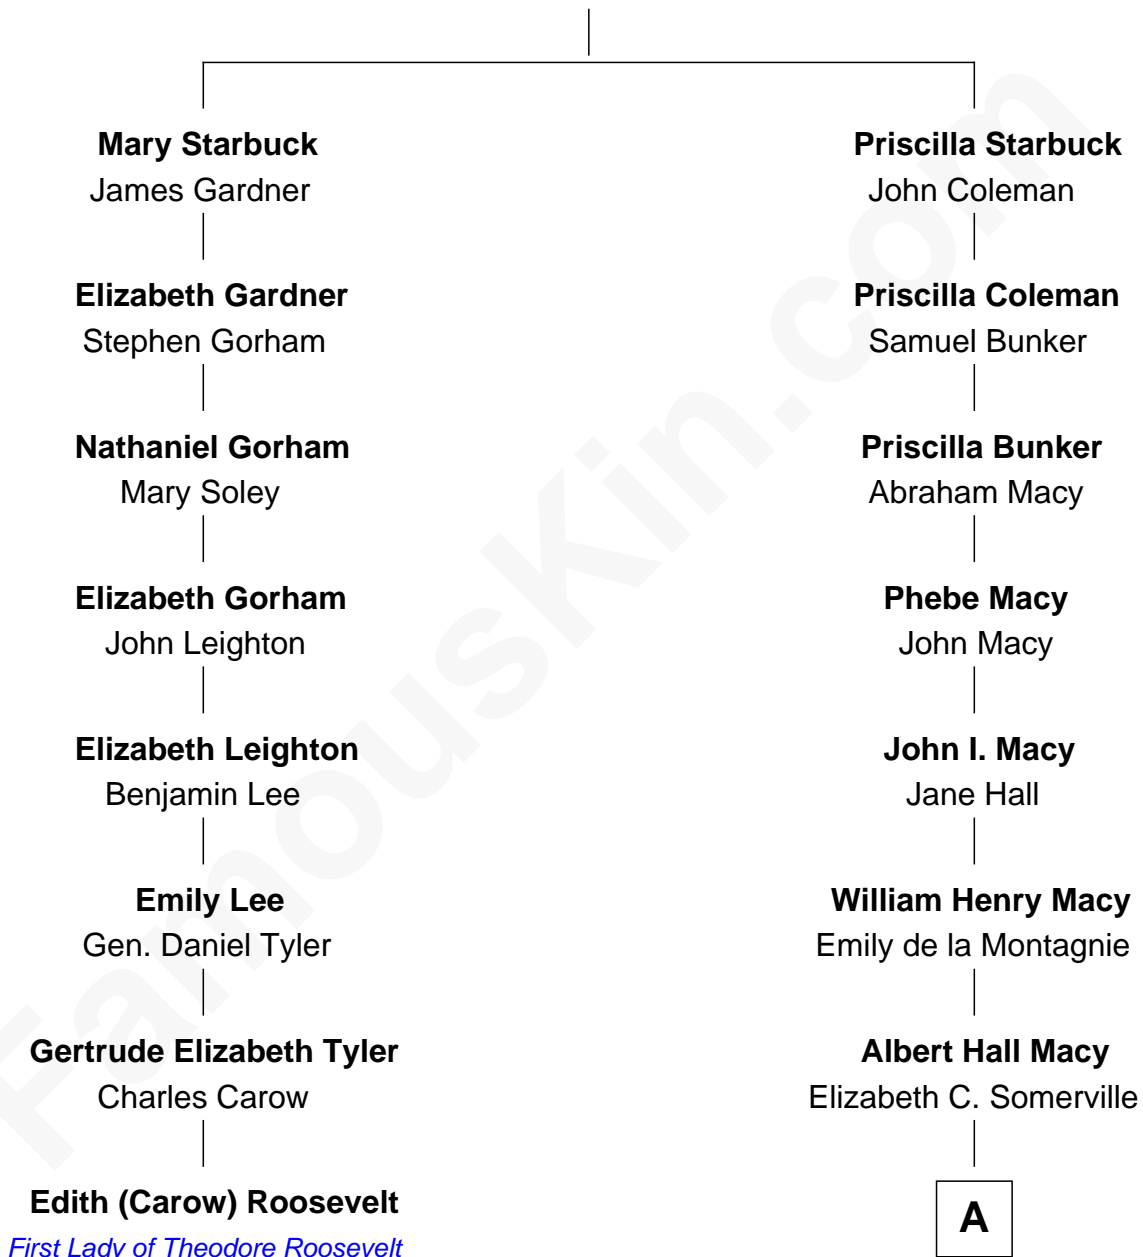

## Relationship Chart of

### Edith (Carow) Roosevelt

*First Lady of President Theodore Roosevelt*

7th cousin 1 time removed of

**William H. Macy**  
*TV and Movie Actor*

**Nathaniel Starbuck**  
Mary Coffin

A

William Hall Macy  
Lois Elizabeth Overstreet