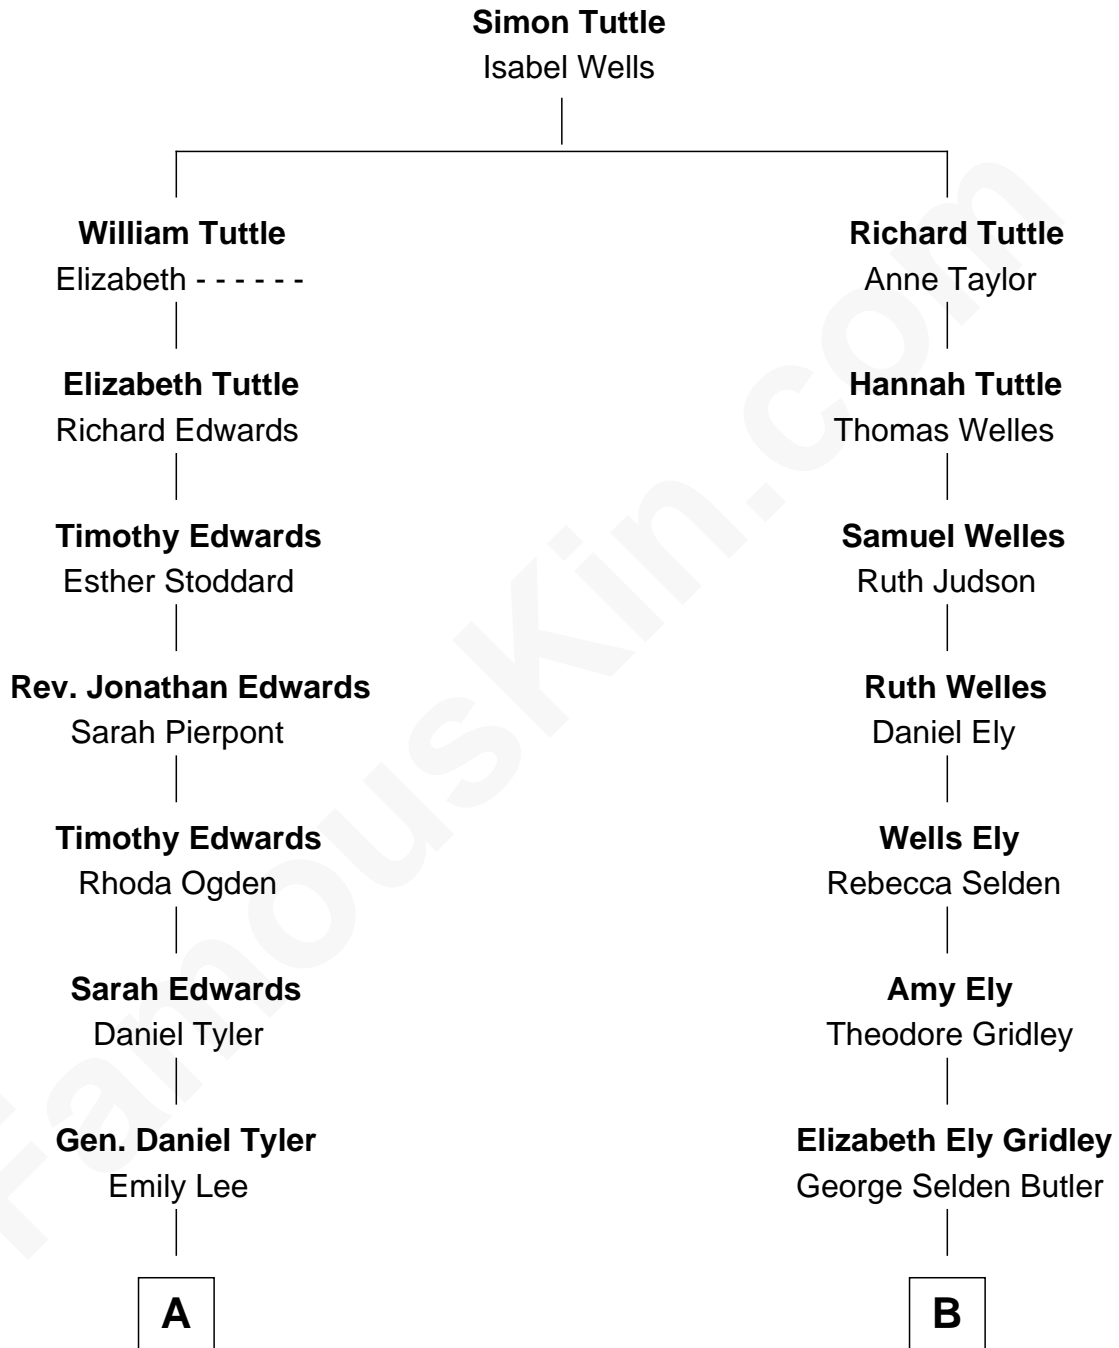

FamousKin.com

Relationship Chart of

Edith (Carow) Roosevelt

First Lady of President Theodore Roosevelt

8th cousin 2 times removed of

Gerald Ford

38th U.S. President

A

Gertrude Elizabeth Tyler

Charles Carow

Edith (Carow) Roosevelt

First Lady of Theodore Roosevelt

B

Amy Gridley Butler

George Manney Ayer

Adele Augusta Ayer

Levi Addison Gardner

Dorothy Ayer Gardner

Leslie Lynch King

Gerald Ford

38th U.S. President

FamousKin.com