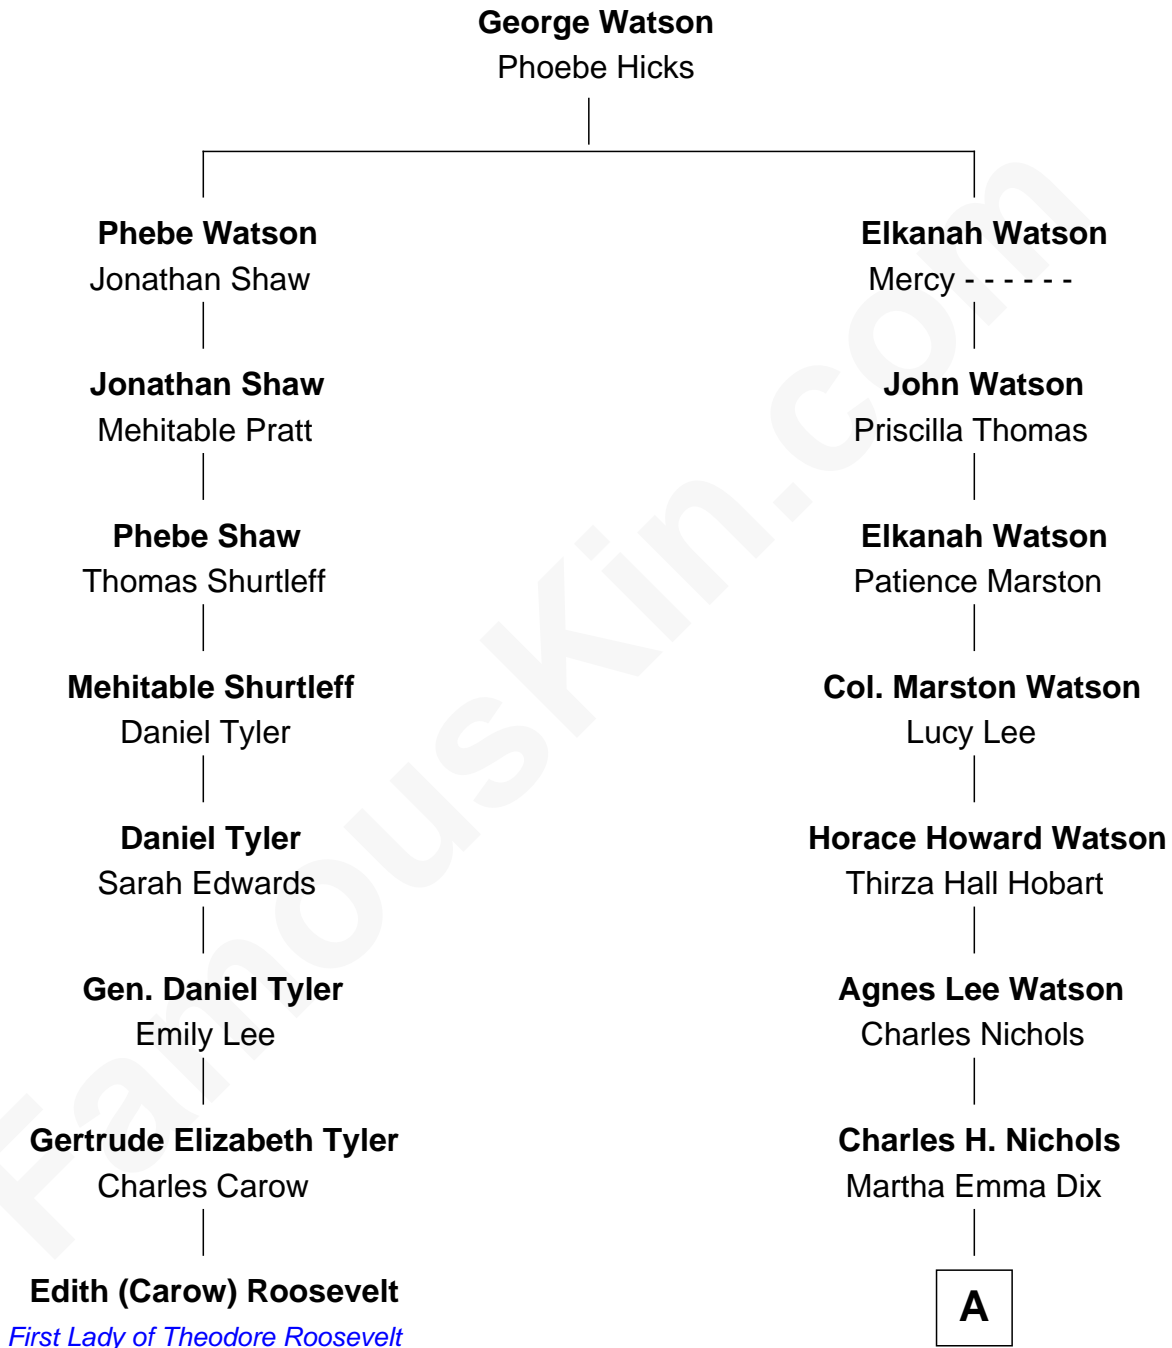

FamousKin.com

Relationship Chart of

Edith (Carow) Roosevelt

First Lady of President Theodore Roosevelt

7th cousin 3 times removed of

John Cena

Movie Actor and WWE Pro Wrestler

A

Charles Nichols
Julia Ellen Skelton

Natalie Nichols
Ulysses John Lupien

Carol Frances Lupien
John Joseph Cena

John Cena
Actor and Pro Wrestler

FamousKin.com