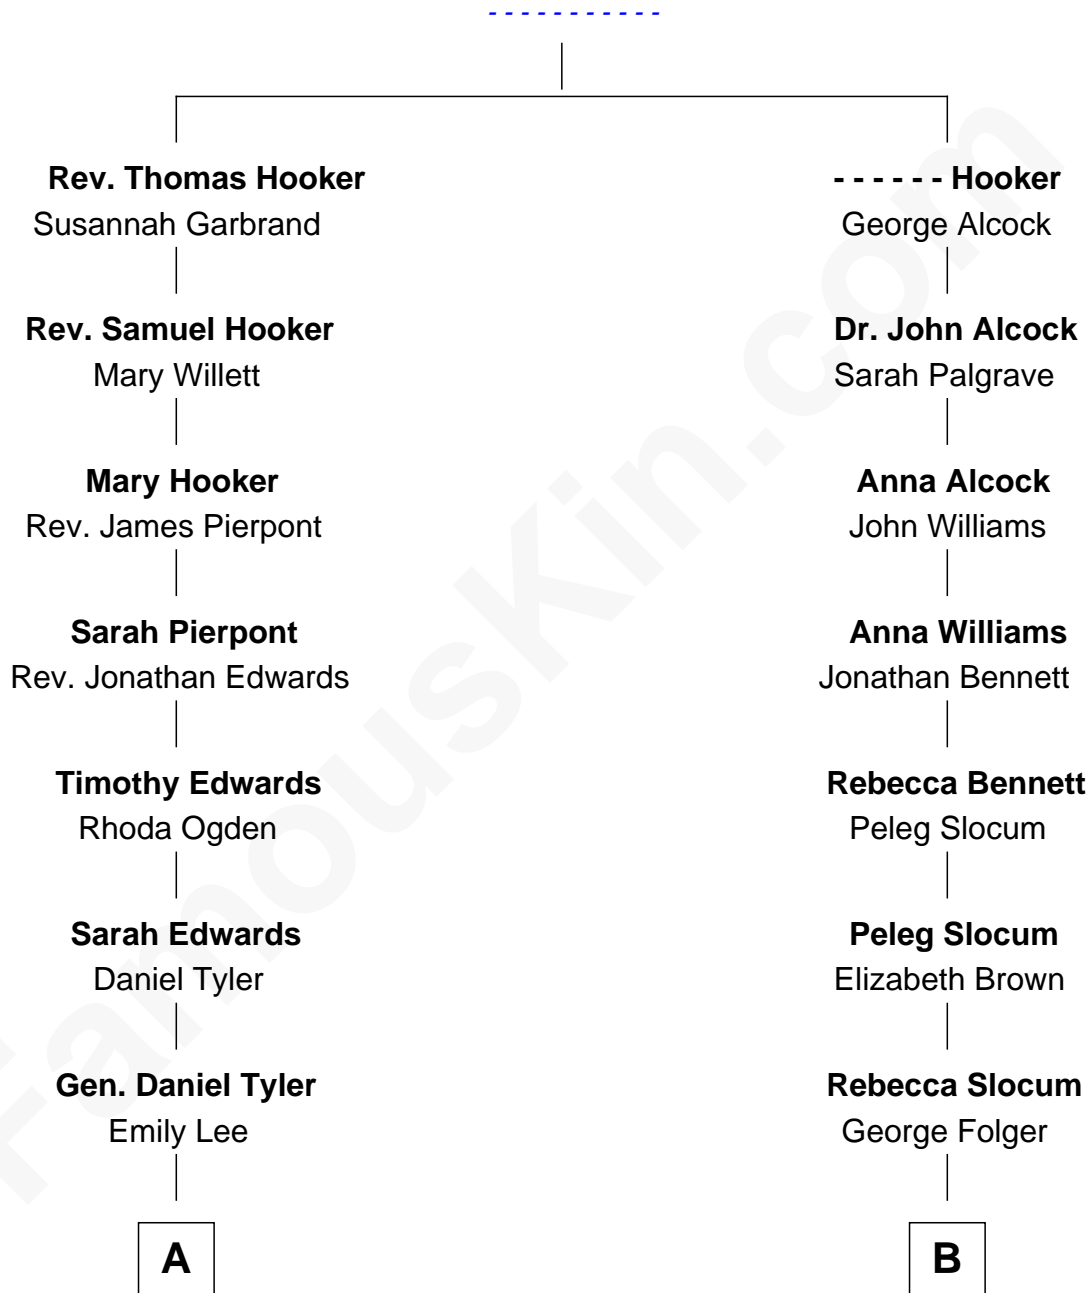

## Relationship Chart of

### Edith (Carow) Roosevelt

*First Lady of President Theodore Roosevelt*

8th cousin 1 time removed of

### Henry Clay Folger

*Founder of Folger Shakespeare Library and Chairman of Standard Oil*

**Thomas Hooker**

**A**

**Gertrude Elizabeth Tyler**

Charles Carow

**Edith (Carow) Roosevelt**

*First Lady of Theodore Roosevelt*

**B**

**Samuel Brown Folger**

Nancy F. Hiller

**Henry Clay Folger**

Eliza Jane Clark

**Henry Clay Folger**

*Chairman of Standard Oil*

FamousKin.com