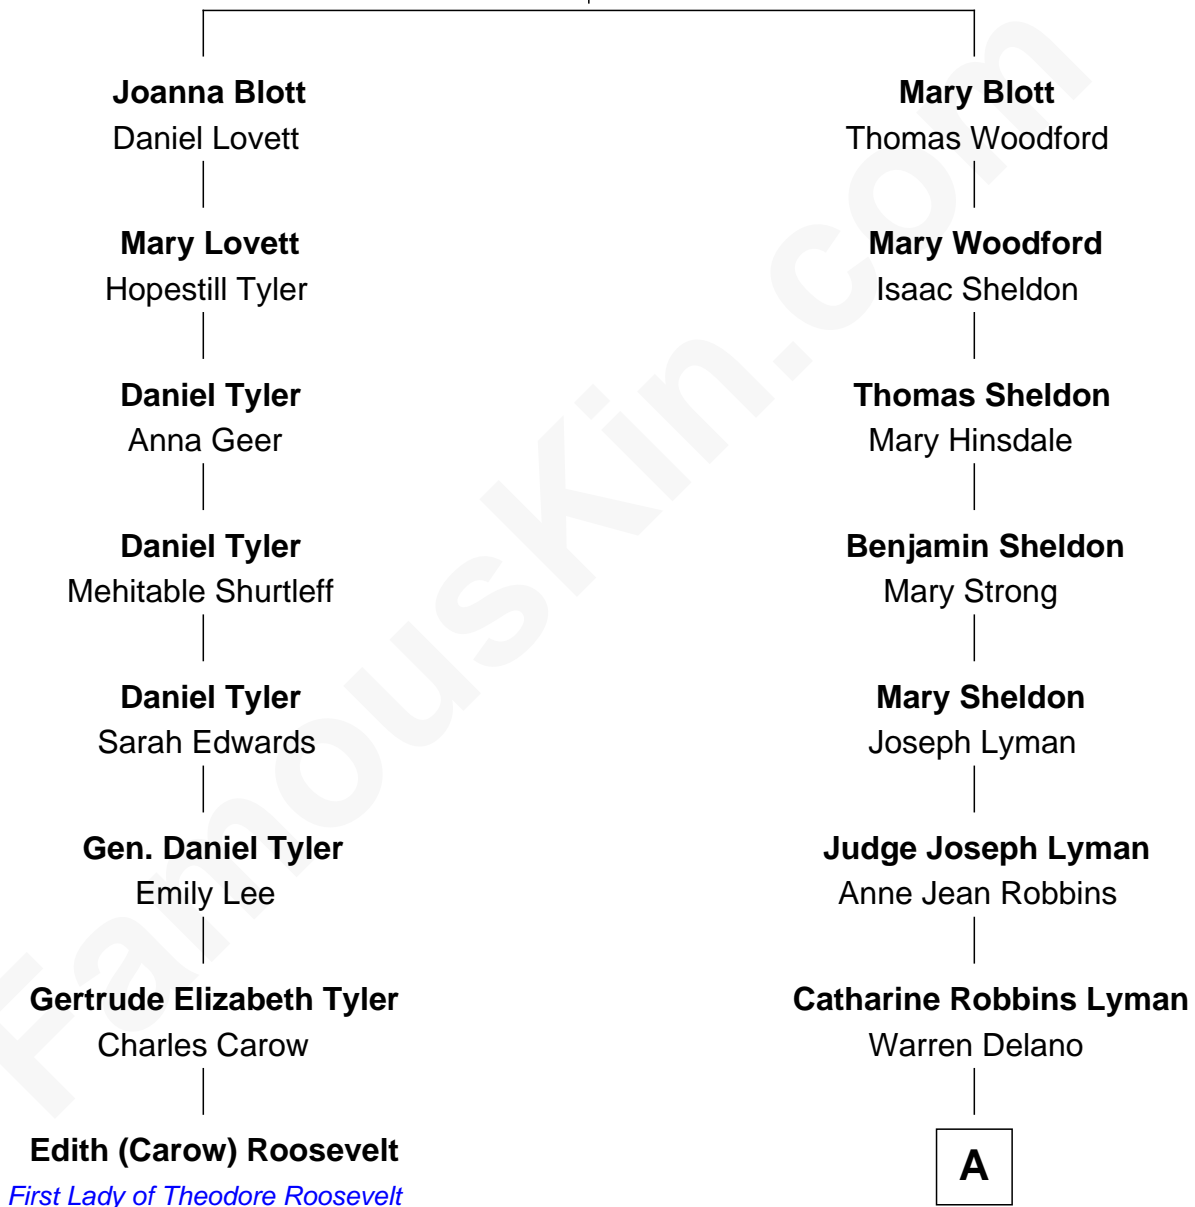

FamousKin.com

Relationship Chart of

Edith (Carow) Roosevelt

First Lady of President Theodore Roosevelt

7th cousin 1 time removed of

Franklin D. Roosevelt

32nd U.S. President

Robert Blott
Susanna Selbee

A

|
Sara Delano
James Roosevelt

|
Franklin D. Roosevelt
32nd U.S. President

FamousKin.com