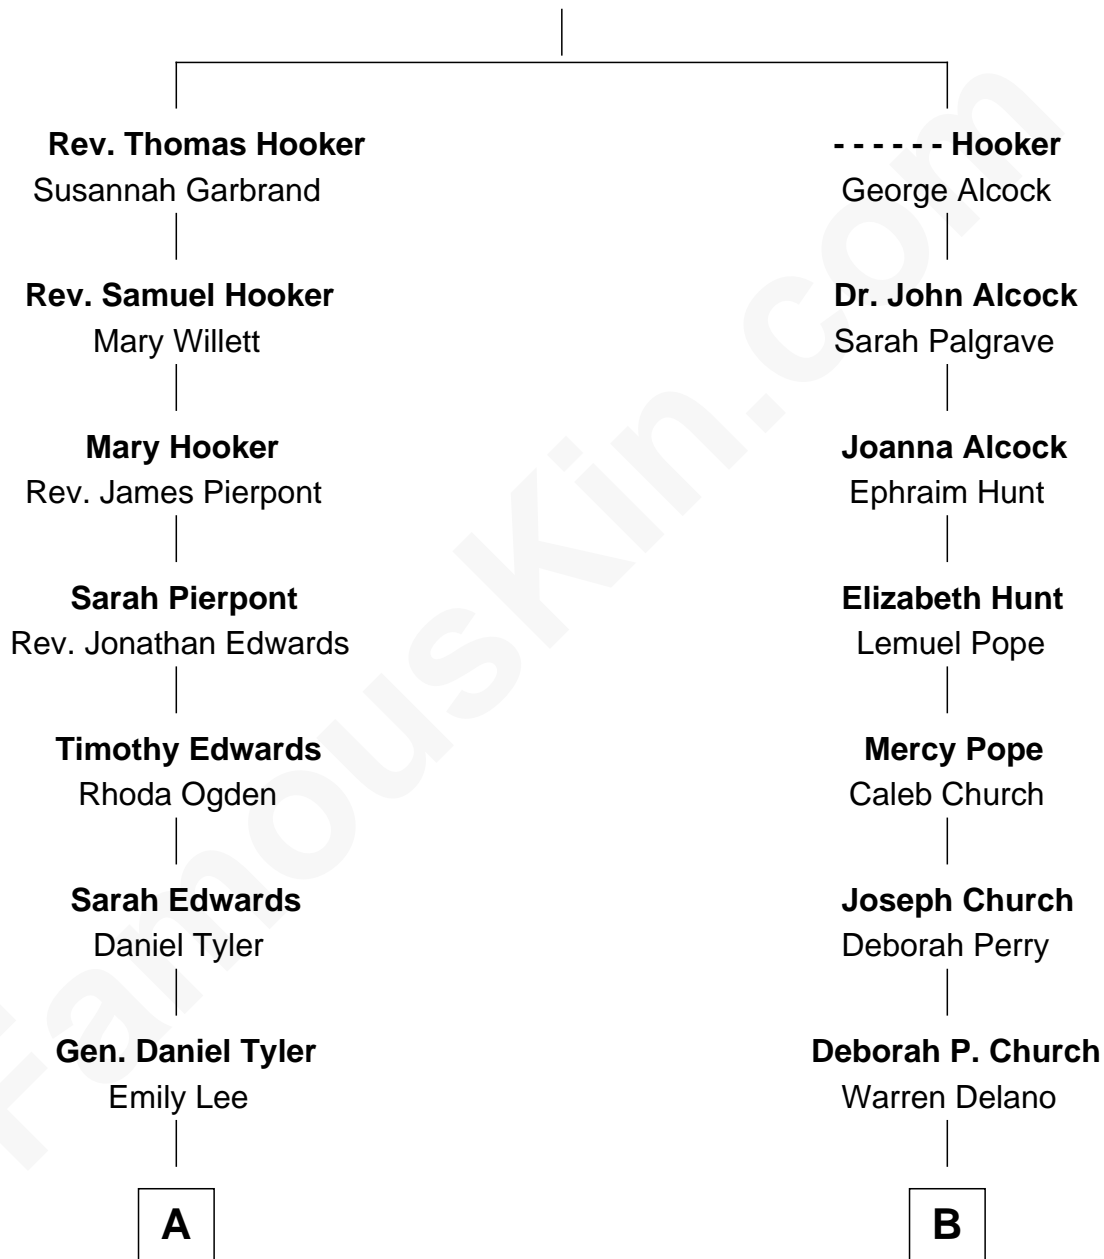

FamousKin.com

Relationship Chart of

Edith (Carow) Roosevelt

First Lady of President Theodore Roosevelt

8th cousin 1 time removed of

Franklin D. Roosevelt

32nd U.S. President

Thomas Hooker

A

Gertrude Elizabeth Tyler

Charles Carow

Edith (Carow) Roosevelt

First Lady of Theodore Roosevelt

B

Warren Delano

Catharine Robbins Lyman

Sara Delano

James Roosevelt

Franklin D. Roosevelt

32nd U.S. President

FamousKin.com