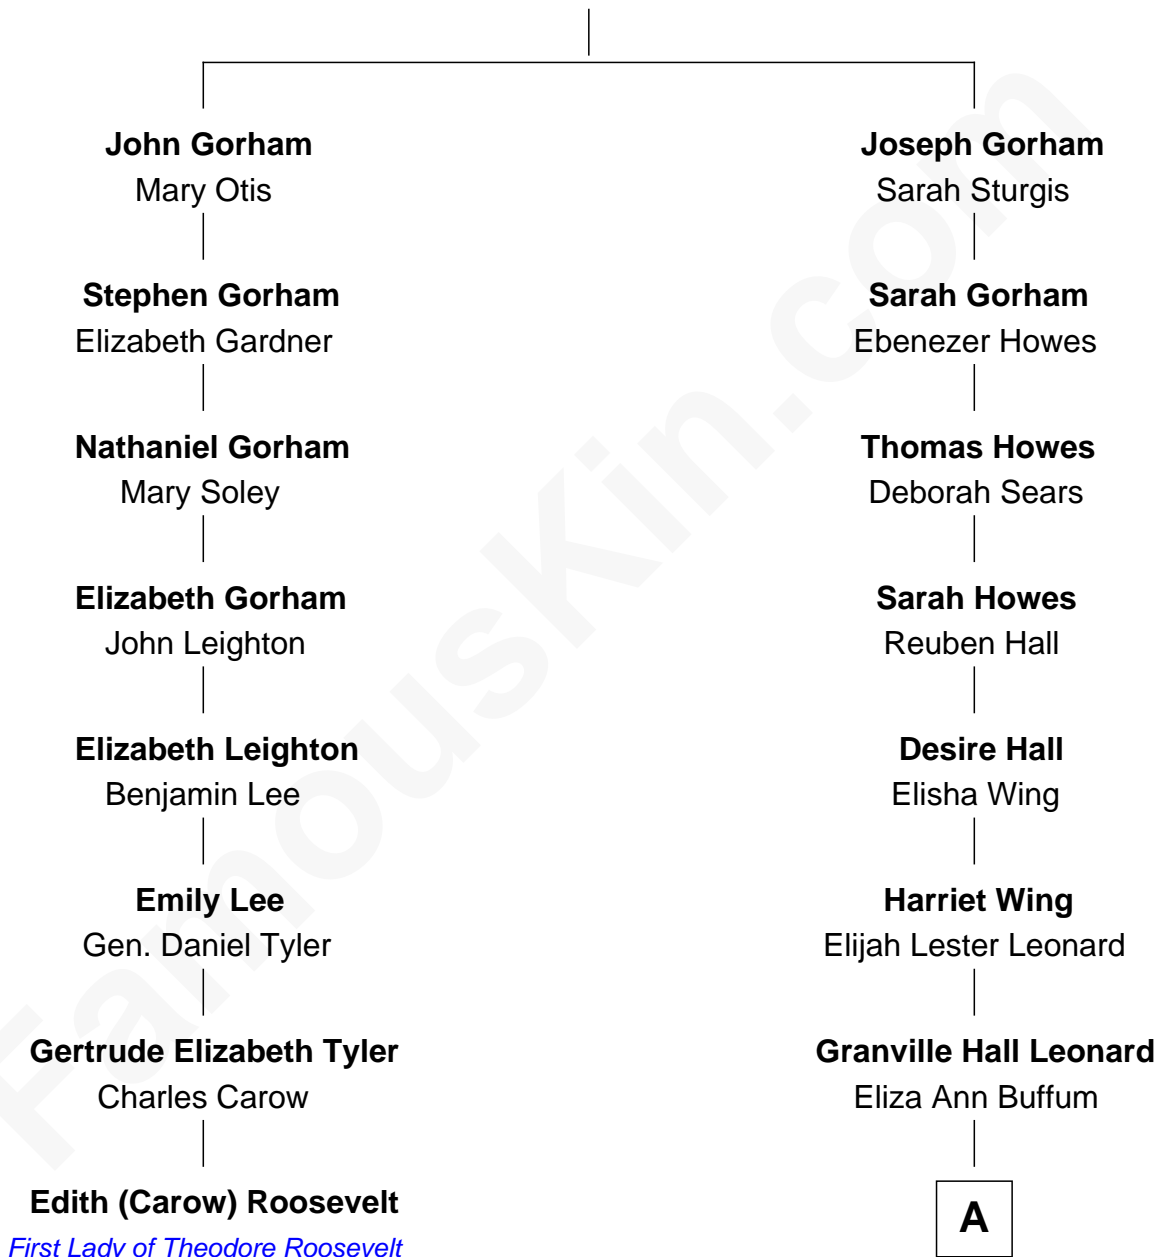

FamousKin.com

Relationship Chart of

Edith (Carow) Roosevelt

First Lady of President Theodore Roosevelt

7th cousin 3 times removed of

James Taylor
Singer-Songwriter

John Gorham
Desire Howland

A

—
Emily Roxanna Leonard

Stanford Lyman Haynes

—
Theodosia Haynes

Alexander Taylor

—
Dr. Isaac Montrose Taylor

Gertrude Arline Woodard

—
James Taylor

Singer-Songwriter

FamousKin.com