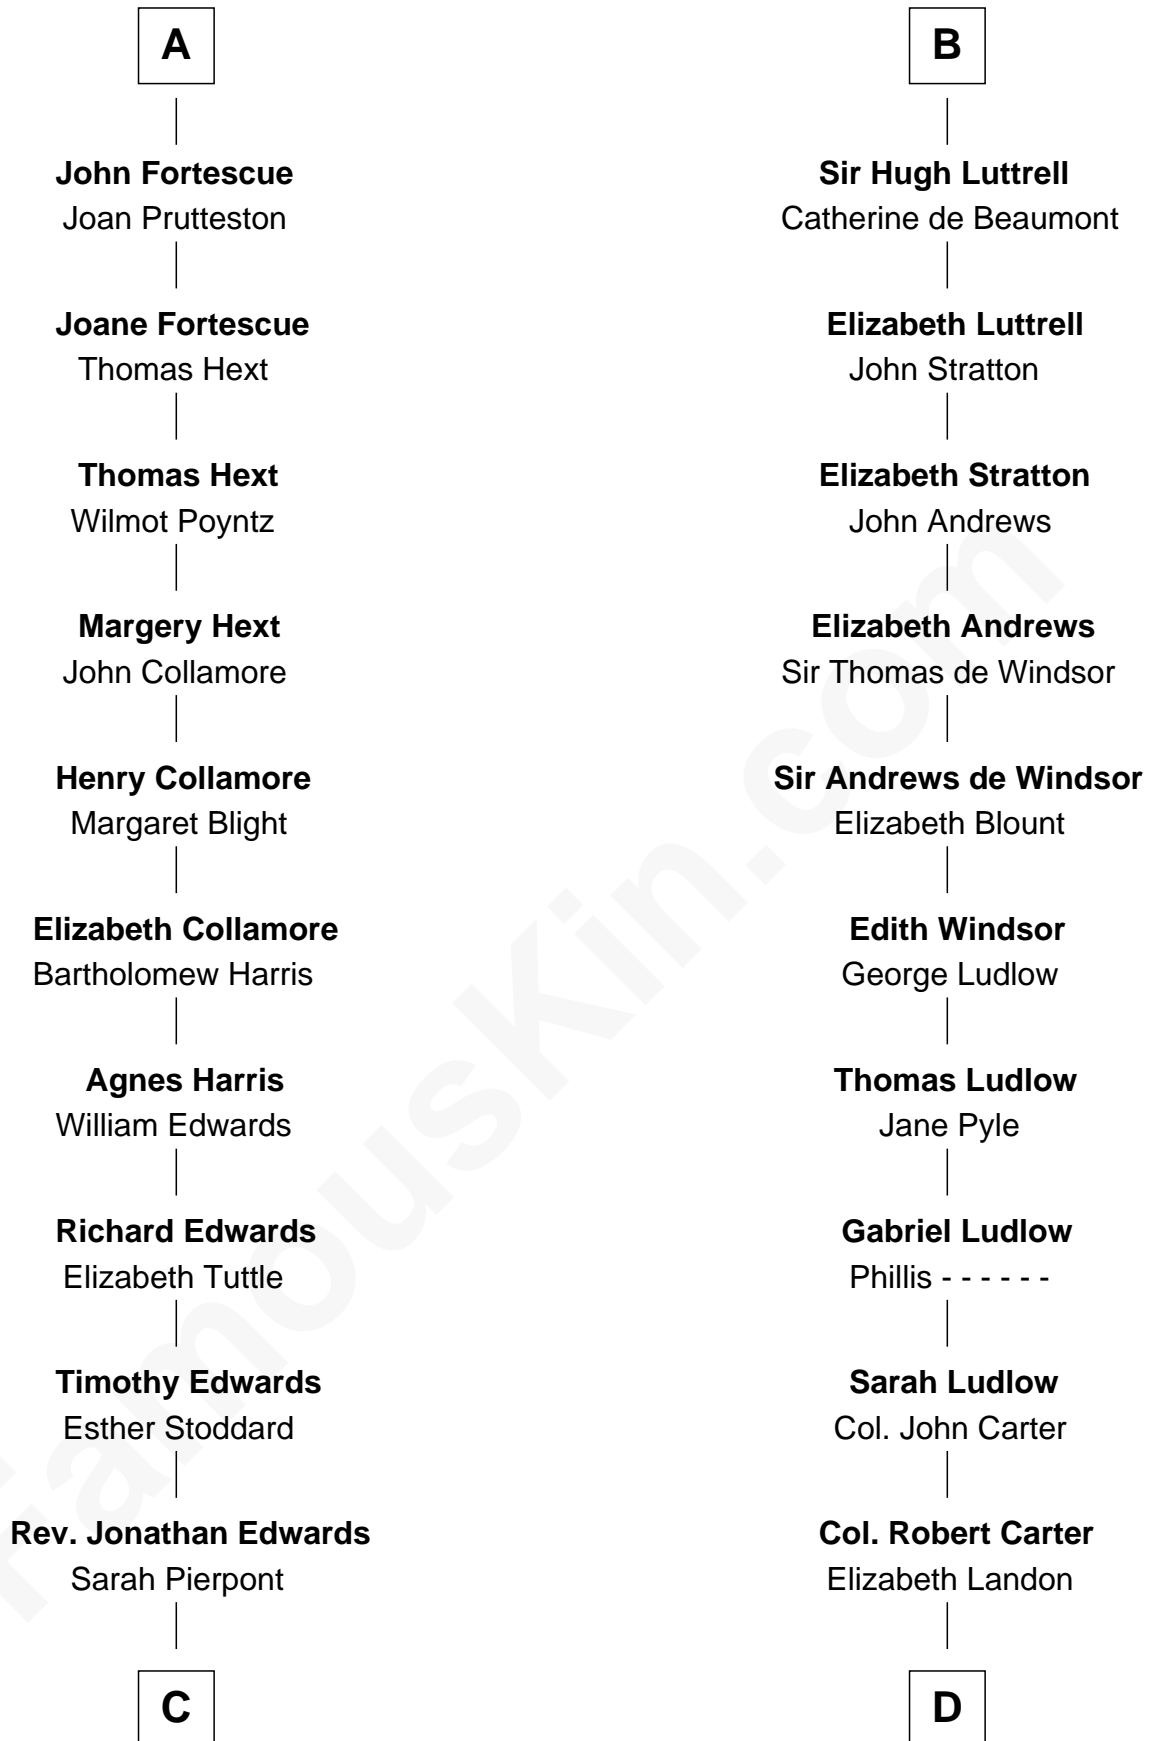

FamousKin.com

Relationship Chart of

Edith (Carow) Roosevelt

First Lady of President Theodore Roosevelt

18th cousin 3 times removed of

Carter Braxton

Signer of the Declaration of Independence

C

Timothy Edwards

Rhoda Ogden

Sarah Edwards

Daniel Tyler

Gen. Daniel Tyler

Emily Lee

Gertrude Elizabeth Tyler

Charles Carow

Edith (Carow) Roosevelt

First Lady of Theodore Roosevelt

D

Mary Carter

George Braxton

Carter Braxton

Signer of Declaration of Independence

FamousKin.com