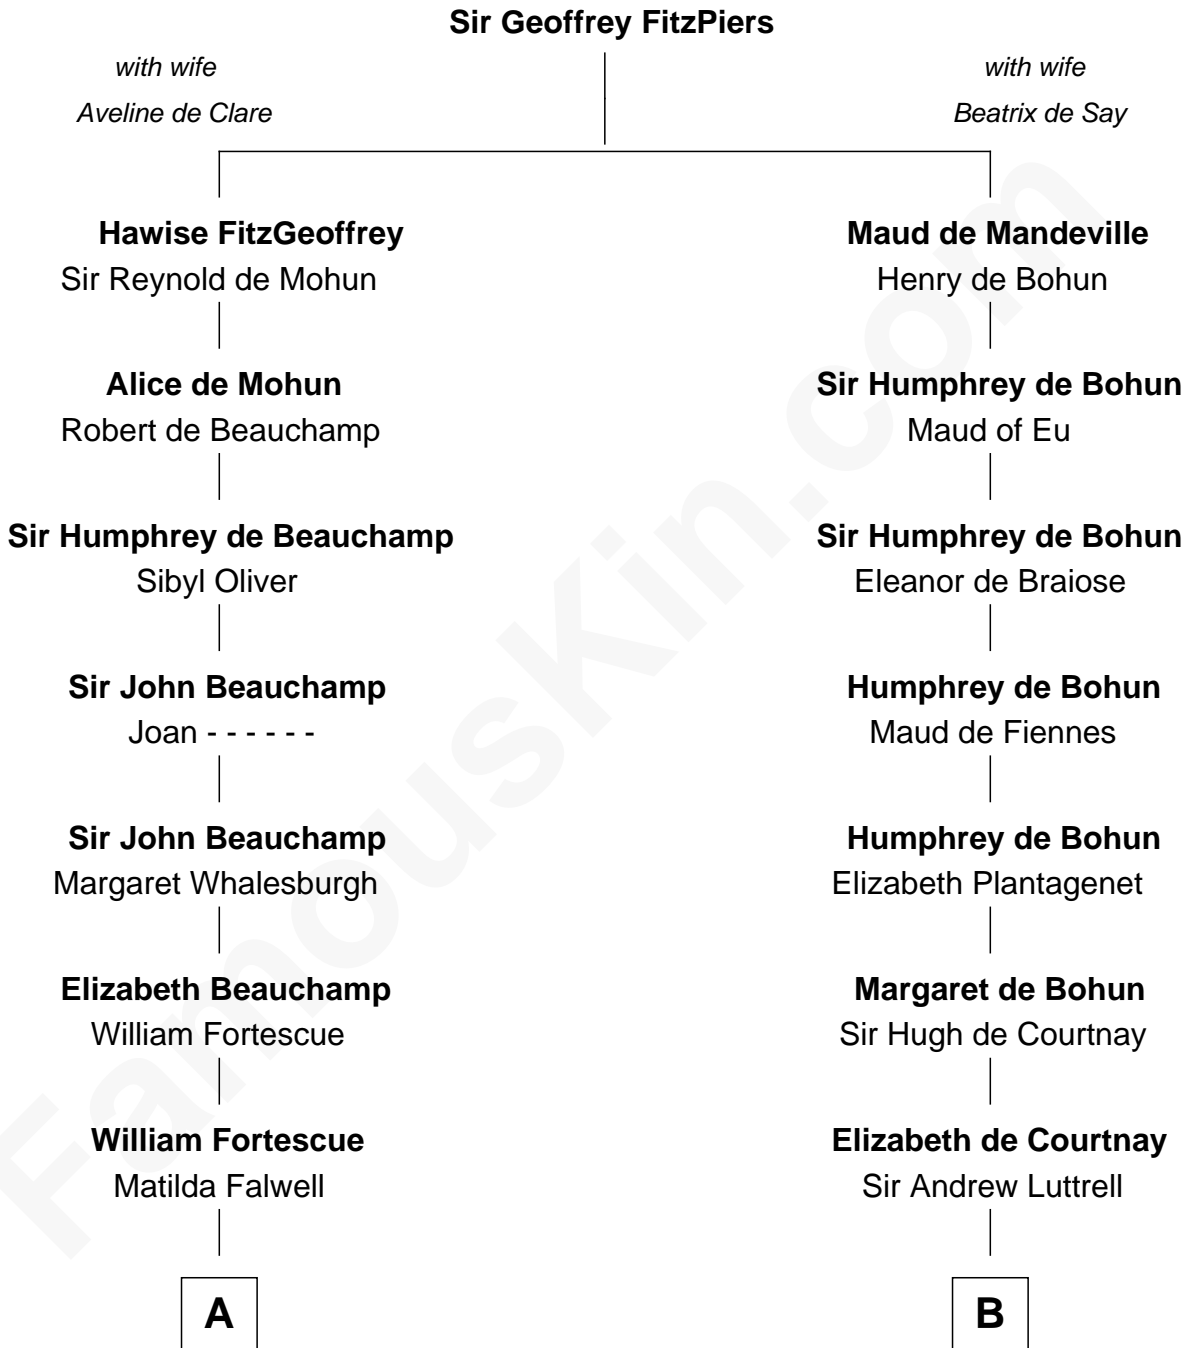

FamousKin.com

Relationship Chart of

Edith (Carow) Roosevelt

First Lady of President Theodore Roosevelt

18th cousin 3 times removed of

Carter Braxton

Signer of the Declaration of Independence

C

Timothy Edwards

Rhoda Ogden

Sarah Edwards

Daniel Tyler

Gen. Daniel Tyler

Emily Lee

Gertrude Elizabeth Tyler

Charles Carow

Edith (Carow) Roosevelt

First Lady of Theodore Roosevelt

D

Mary Carter

George Braxton

Carter Braxton

Signer of Declaration of Independence

FamousKin.com