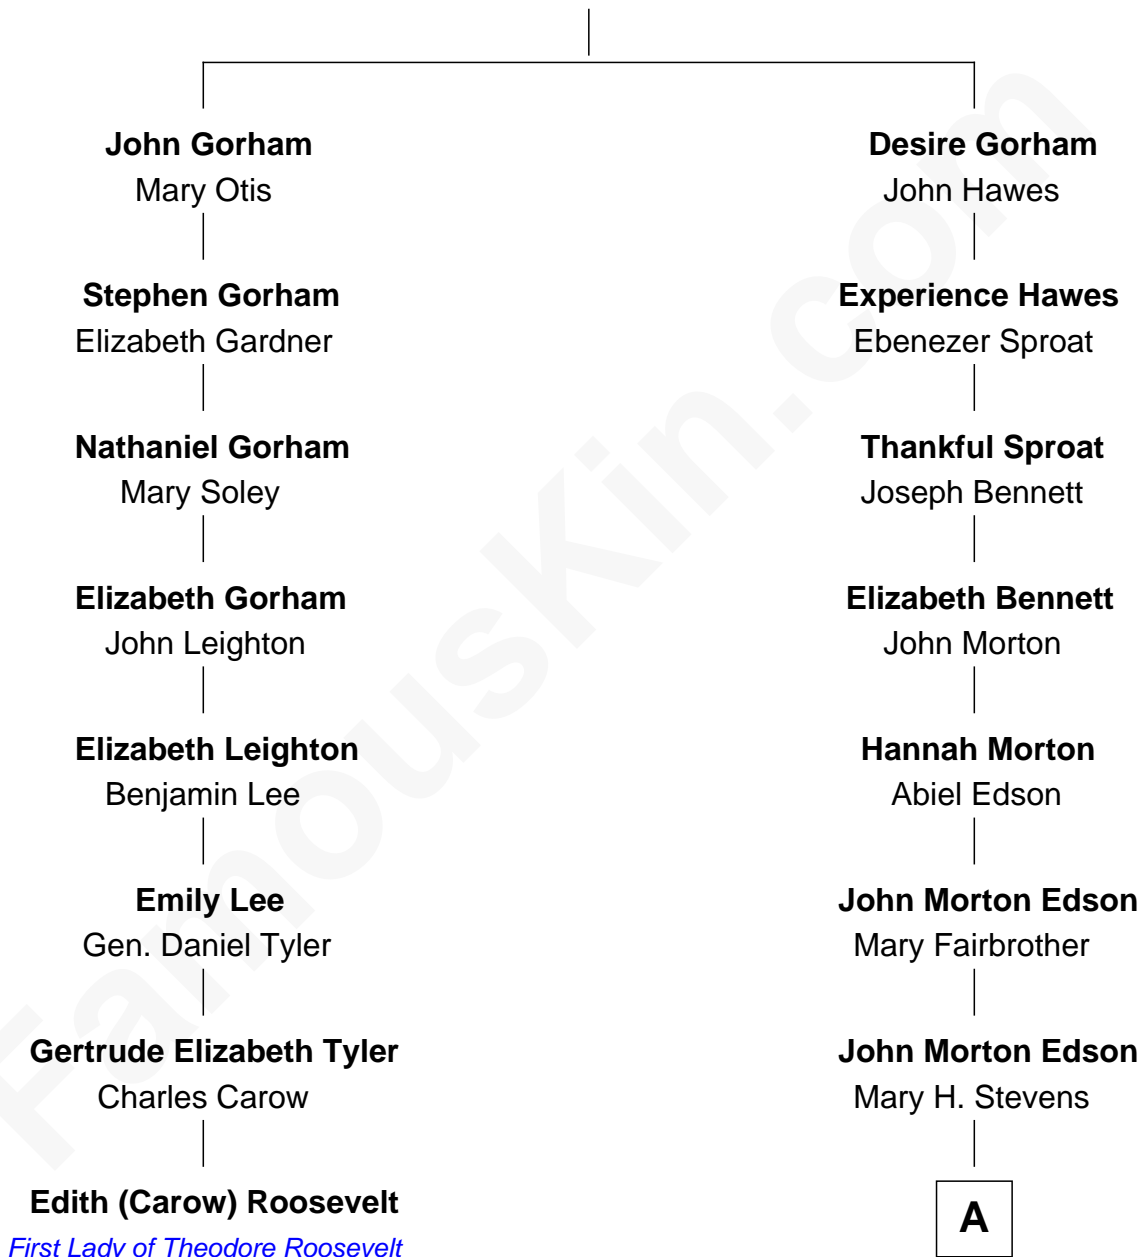

## Relationship Chart of

### Edith (Carow) Roosevelt

*First Lady of President Theodore Roosevelt*

7th cousin 4 times removed of

**Marie-Chantal Miller**  
*Crown Princess of Greece*

**John Gorham**  
Desire Howland

A

**Mary Helen Edson**

George H. Appleton

**Blanche Louise Appleton**

Ellis John Springer Miller

**Ellis Warren Appleton Miller**

Sophia June Squarebriggs

**Robert Warren Miller**

Marie Clara Pesantes

**Marie-Chantal Miller**