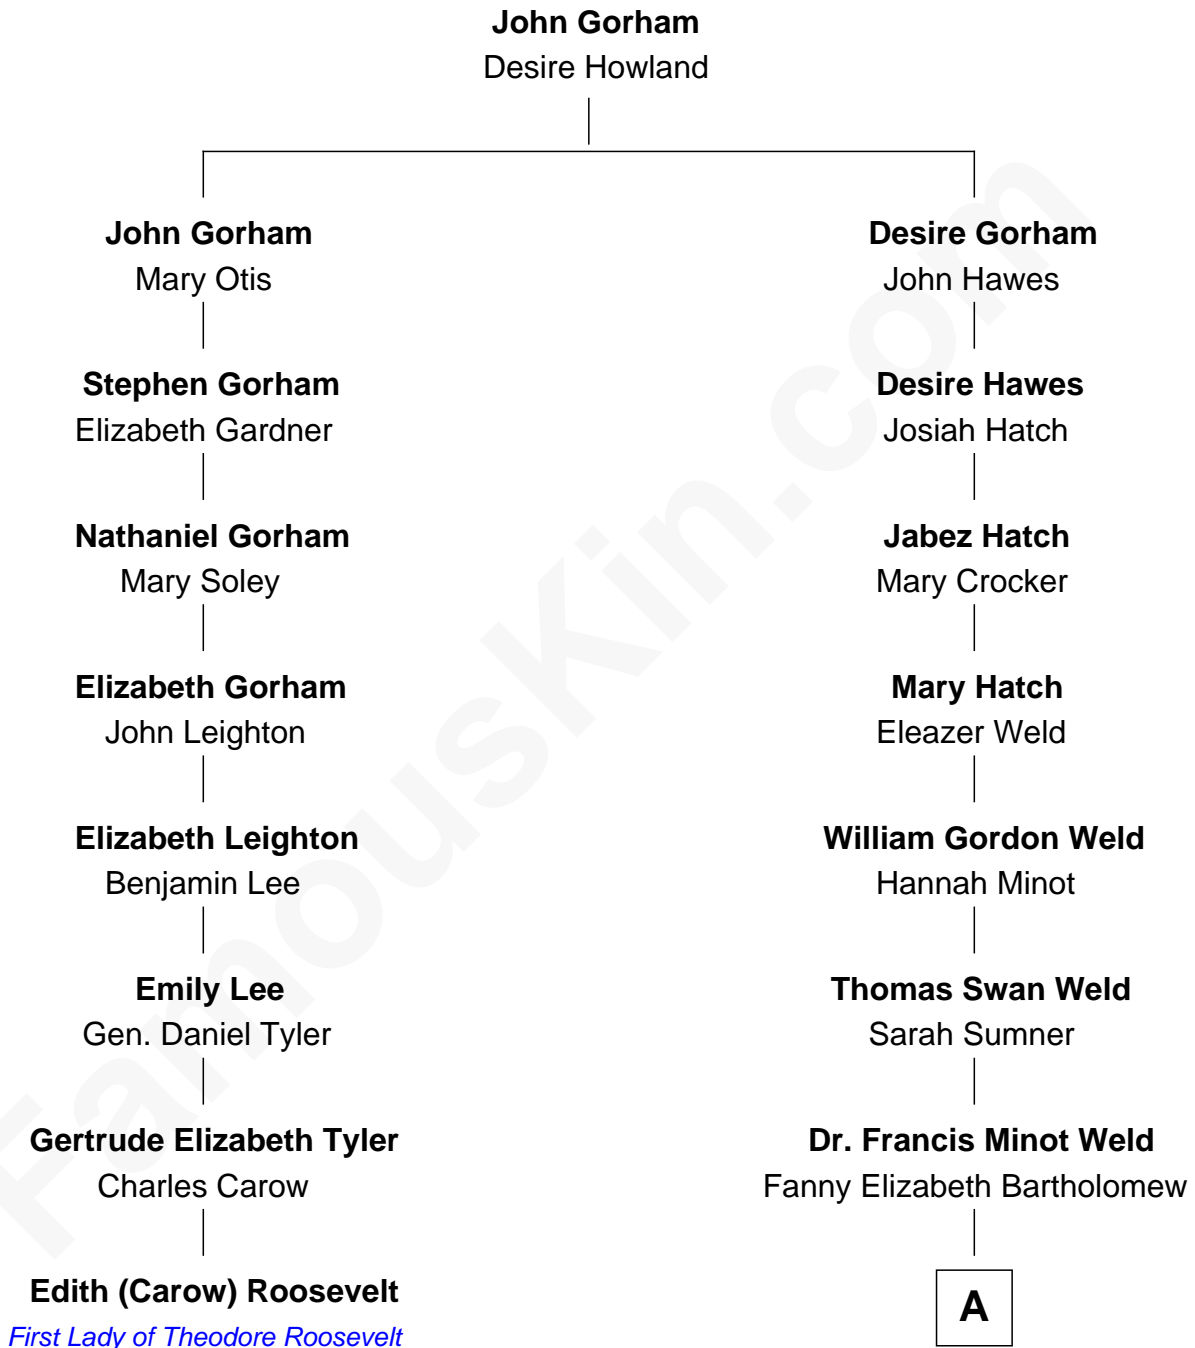

## Relationship Chart of

### Edith (Carow) Roosevelt

*First Lady of President Theodore Roosevelt*

7th cousin 2 times removed of

**Bill Weld**

*68th Governor of Massachusetts*

A

Francis Minot Weld

Margaret Low White