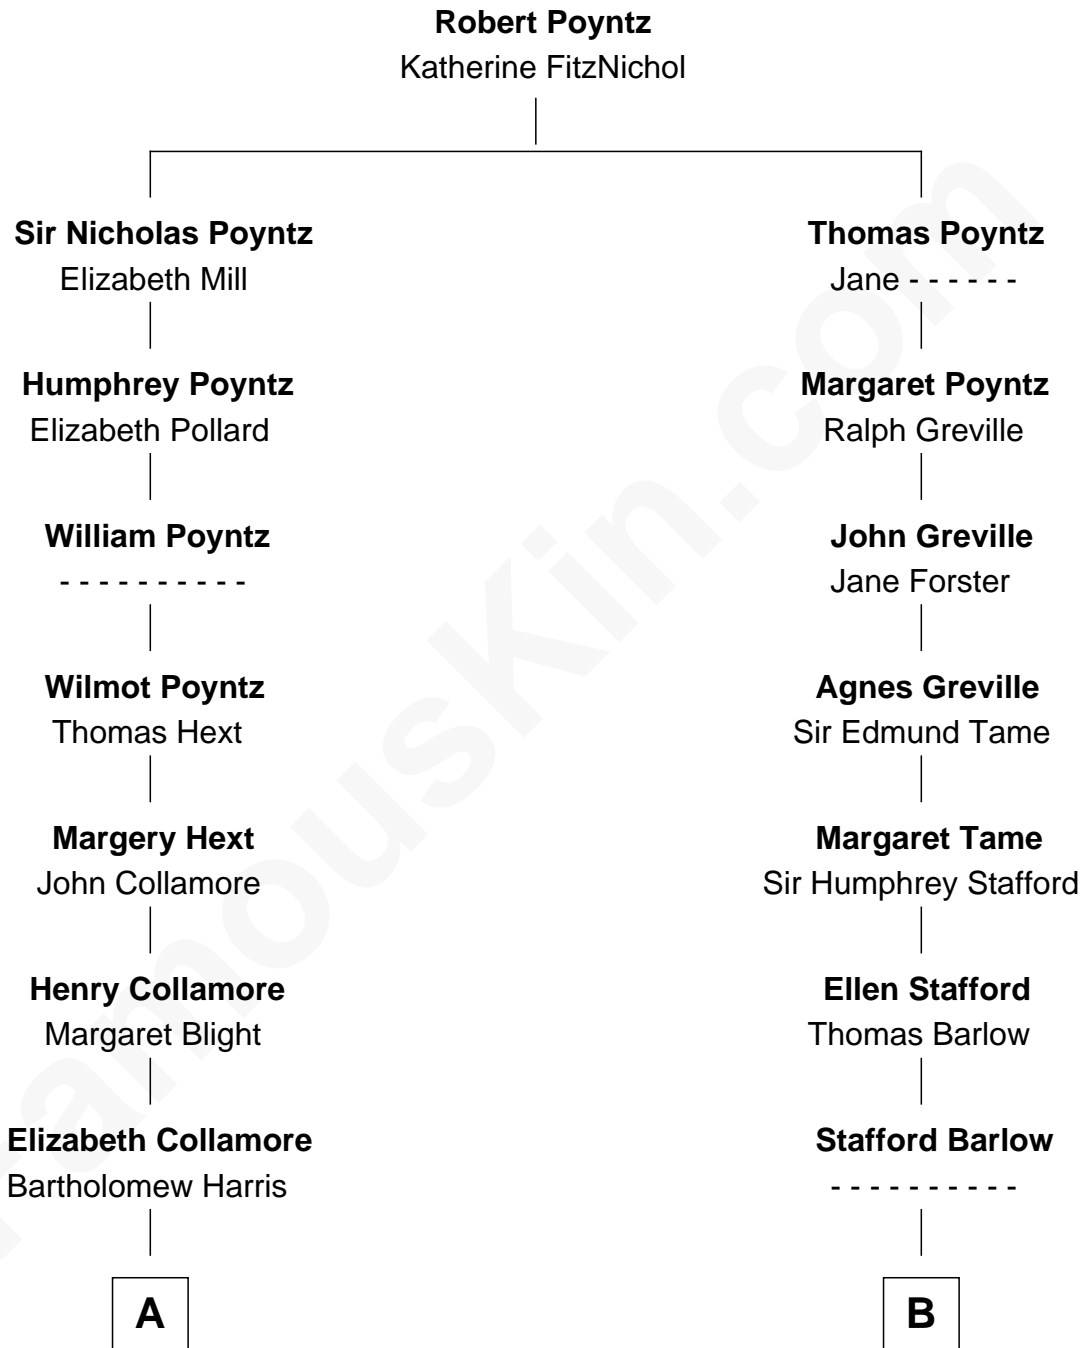

## Relationship Chart of

### Edith (Carow) Roosevelt

*First Lady of President Theodore Roosevelt*

15th cousin 4 times removed of

**Bill Weld**

*68th Governor of Massachusetts*

C

**Margaret Low White**

Francis Minot Weld

**David Weld**

Mary Blake Nichols

**Bill Weld**

*68th Governor of Massachusetts*

FamousKin.com