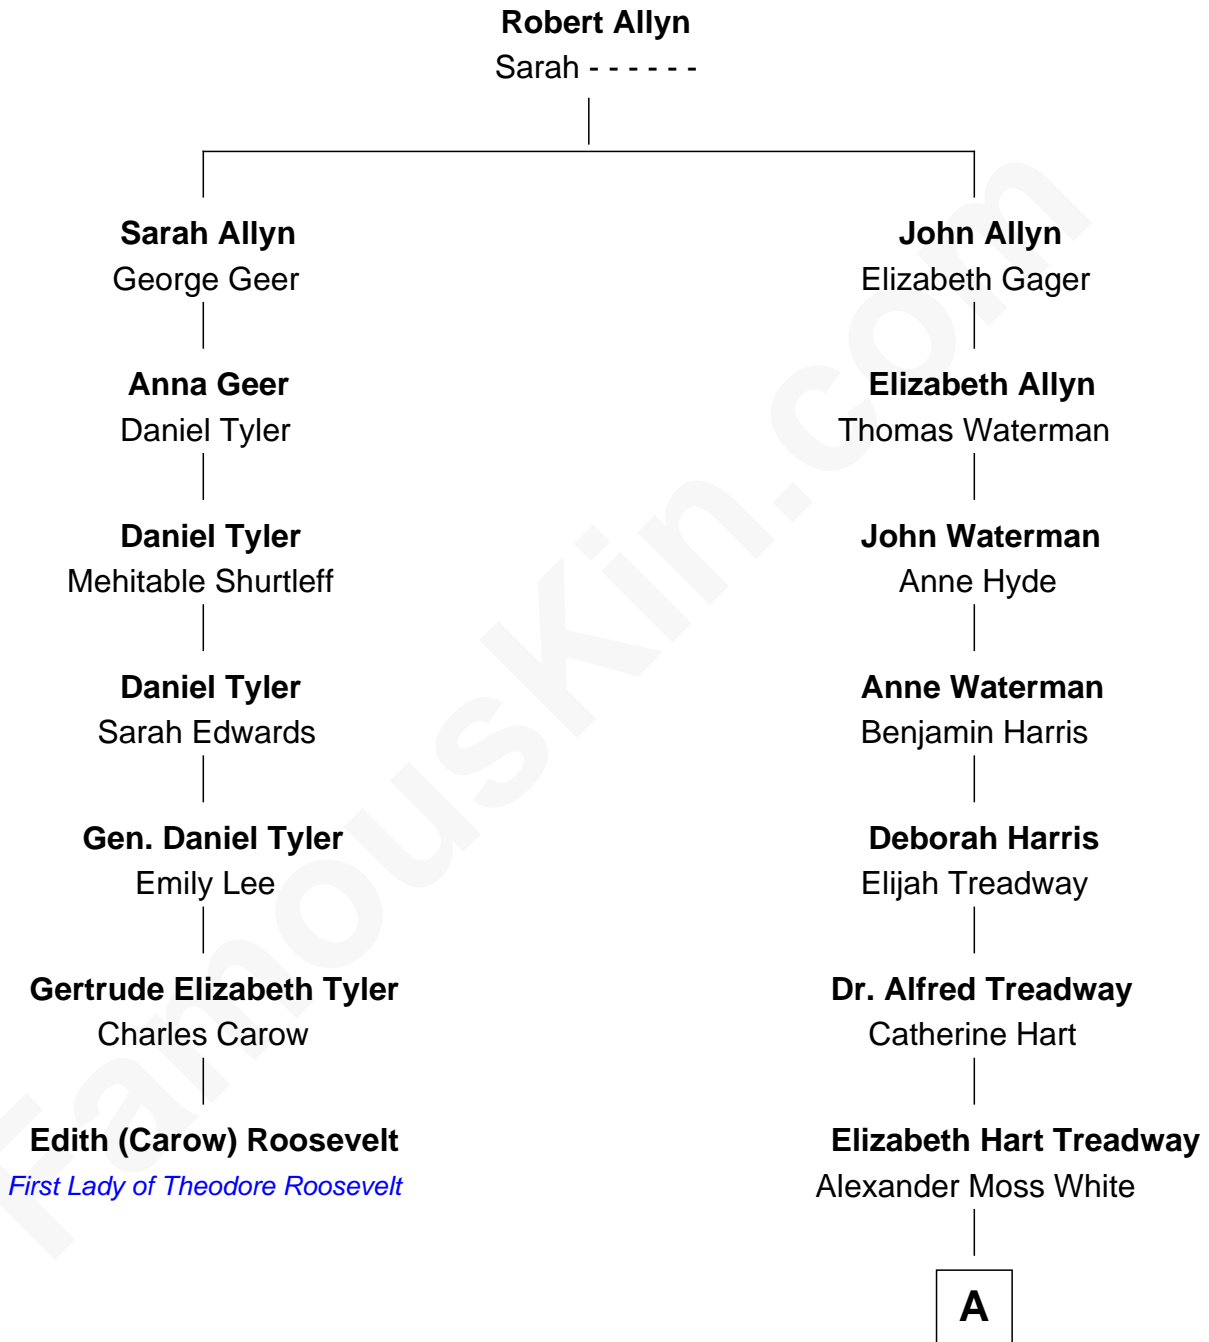

## Relationship Chart of

### Edith (Carow) Roosevelt

*First Lady of President Theodore Roosevelt*

6th cousin 4 times removed of

**Bill Weld**

*68th Governor of Massachusetts*

A

**William Augustus White**

Harriet Hillard

**Margaret Low White**

Francis Minot Weld

**David Weld**

Mary Blake Nichols

**Bill Weld**

*68th Governor of Massachusetts*