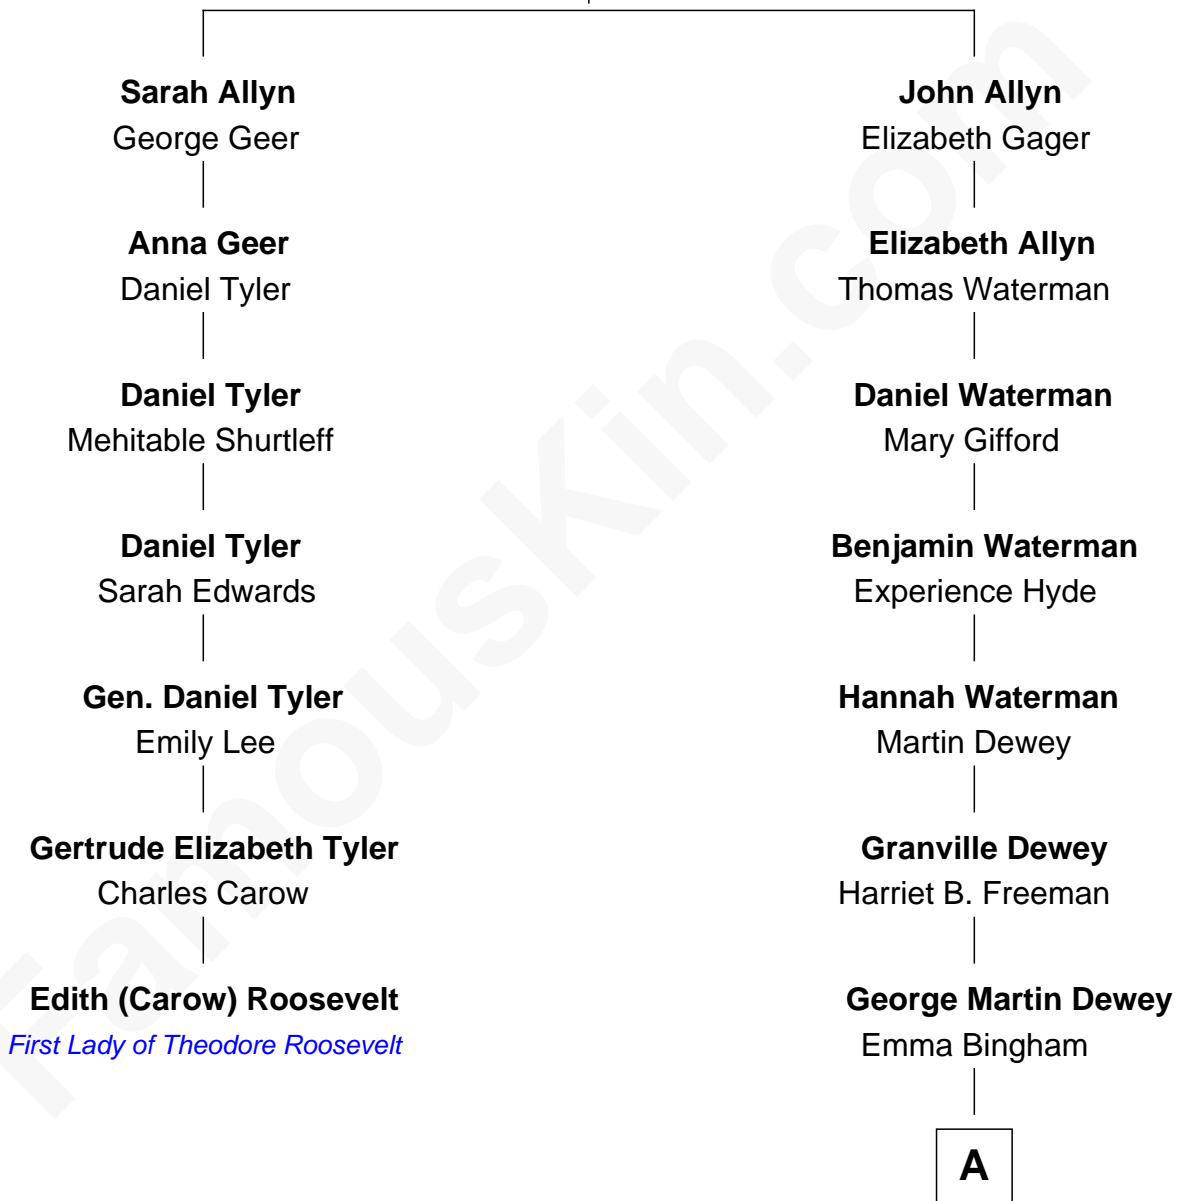

FamousKin.com

Relationship Chart of

Edith (Carow) Roosevelt

First Lady of President Theodore Roosevelt

6th cousin 2 times removed of

Thomas Edmund Dewey

47th Governor of New York

Robert Allyn
Sarah - - - - -

A

George Martin Dewey

Annie L. Thomas

Thomas Edmund Dewey

47th Governor of New York

FamousKin.com