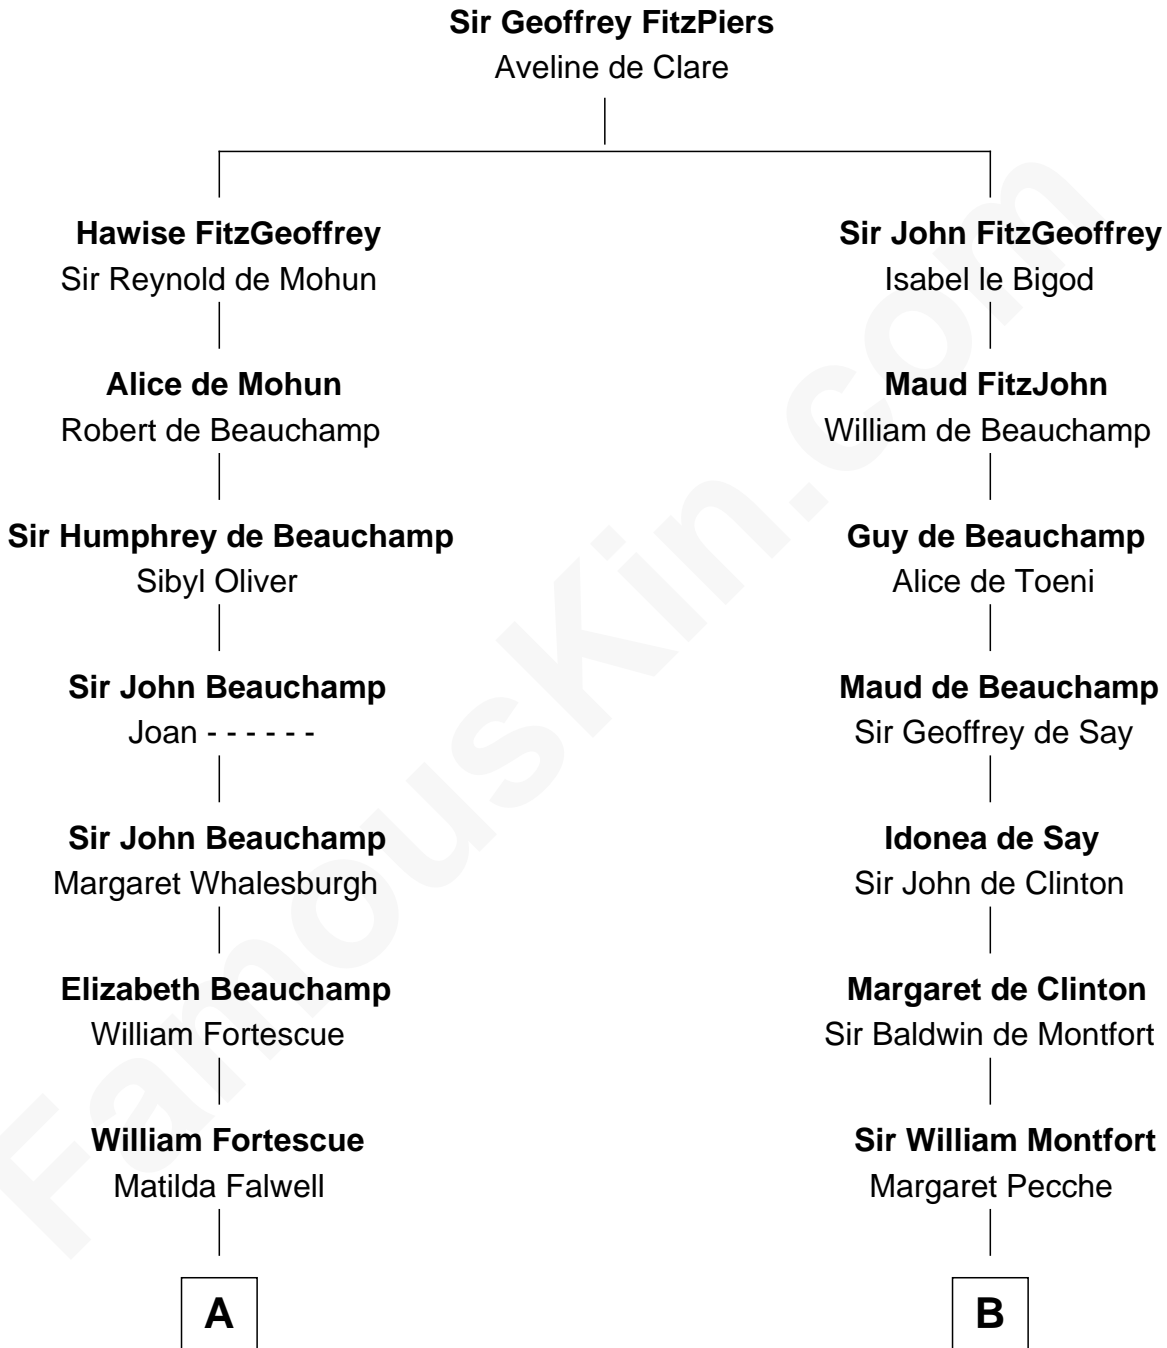

## Relationship Chart of

### Edith (Carow) Roosevelt

*First Lady of President Theodore Roosevelt*

19th cousin 2 times removed of

### Abraham Baldwin

*Signer of the U.S. Constitution*

**C**

**Timothy Edwards**

Rhoda Ogden

**Sarah Edwards**

Daniel Tyler

**Gen. Daniel Tyler**

Emily Lee

**Gertrude Elizabeth Tyler**

Charles Carow

**Edith (Carow) Roosevelt**

*First Lady of Theodore Roosevelt*

**D**

**Timothy Baldwin**

Bathsheba Stone