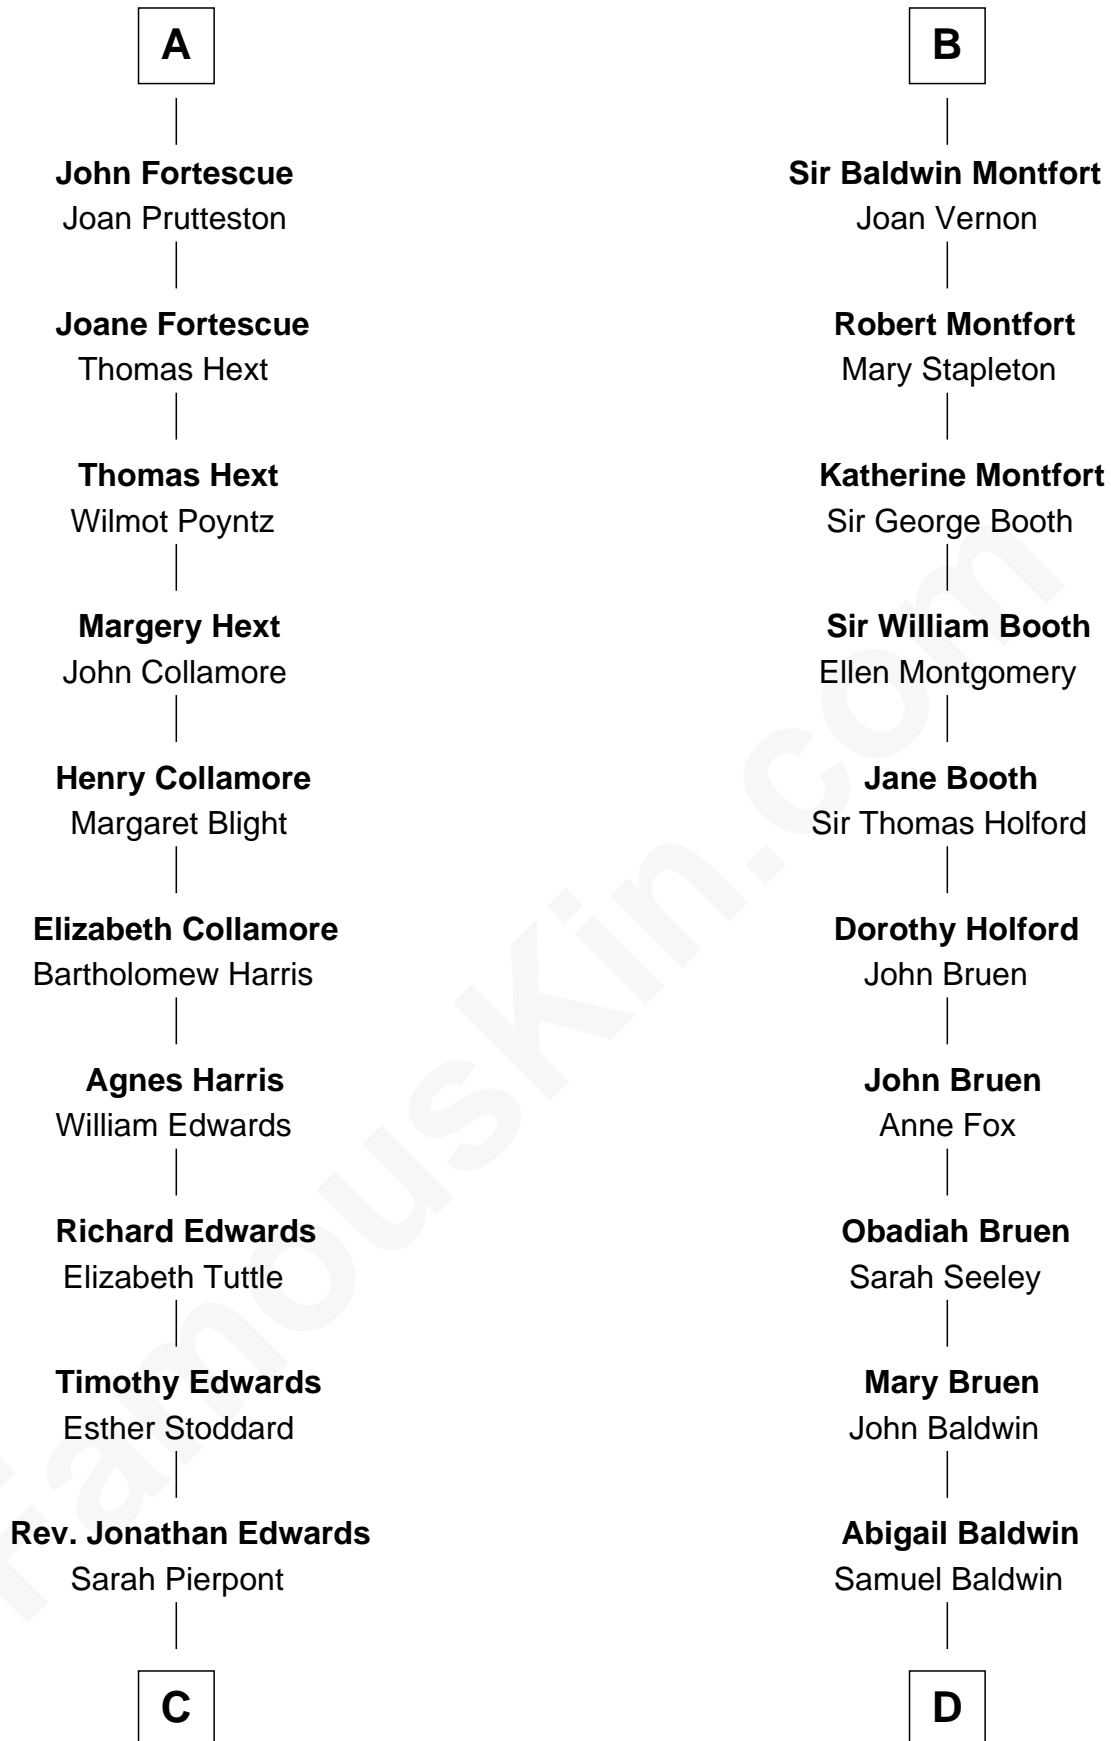

## Relationship Chart of

### Edith (Carow) Roosevelt

*First Lady of President Theodore Roosevelt*

19th cousin 2 times removed of

### Abraham Baldwin

*Signer of the U.S. Constitution*

**C**

**Timothy Edwards**

Rhoda Ogden

**Sarah Edwards**

Daniel Tyler

**Gen. Daniel Tyler**

Emily Lee

**Gertrude Elizabeth Tyler**

Charles Carow

**Edith (Carow) Roosevelt**

*First Lady of Theodore Roosevelt*

**D**

**Timothy Baldwin**

Bathsheba Stone