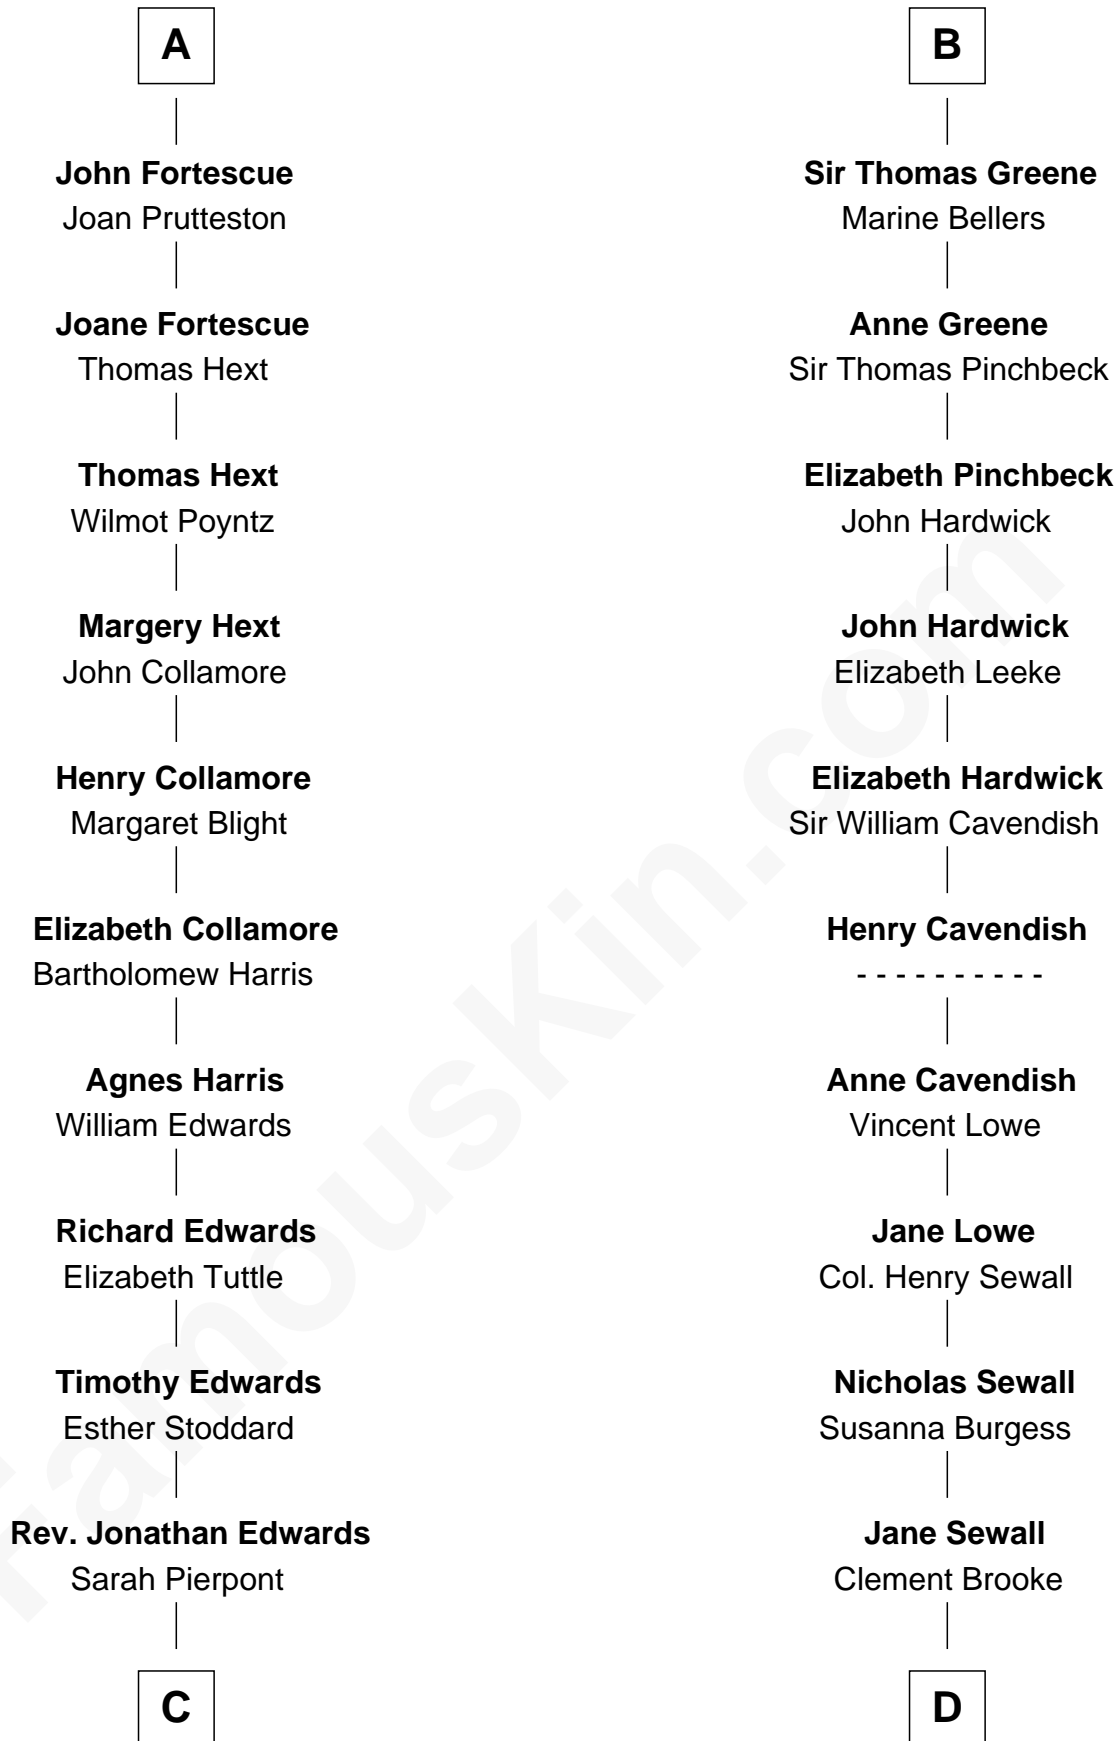

## Relationship Chart of

### Edith (Carow) Roosevelt

*First Lady of President Theodore Roosevelt*

18th cousin 3 times removed of

### Charles Carroll

*Signer of the Declaration of Independence*

**C**

**Timothy Edwards**

Rhoda Ogden

**Sarah Edwards**

Daniel Tyler

**Gen. Daniel Tyler**

Emily Lee

**Gertrude Elizabeth Tyler**

Charles Carow

**Edith (Carow) Roosevelt**

*First Lady of Theodore Roosevelt*

**D**

**Elizabeth Brooke**

Charles Carroll