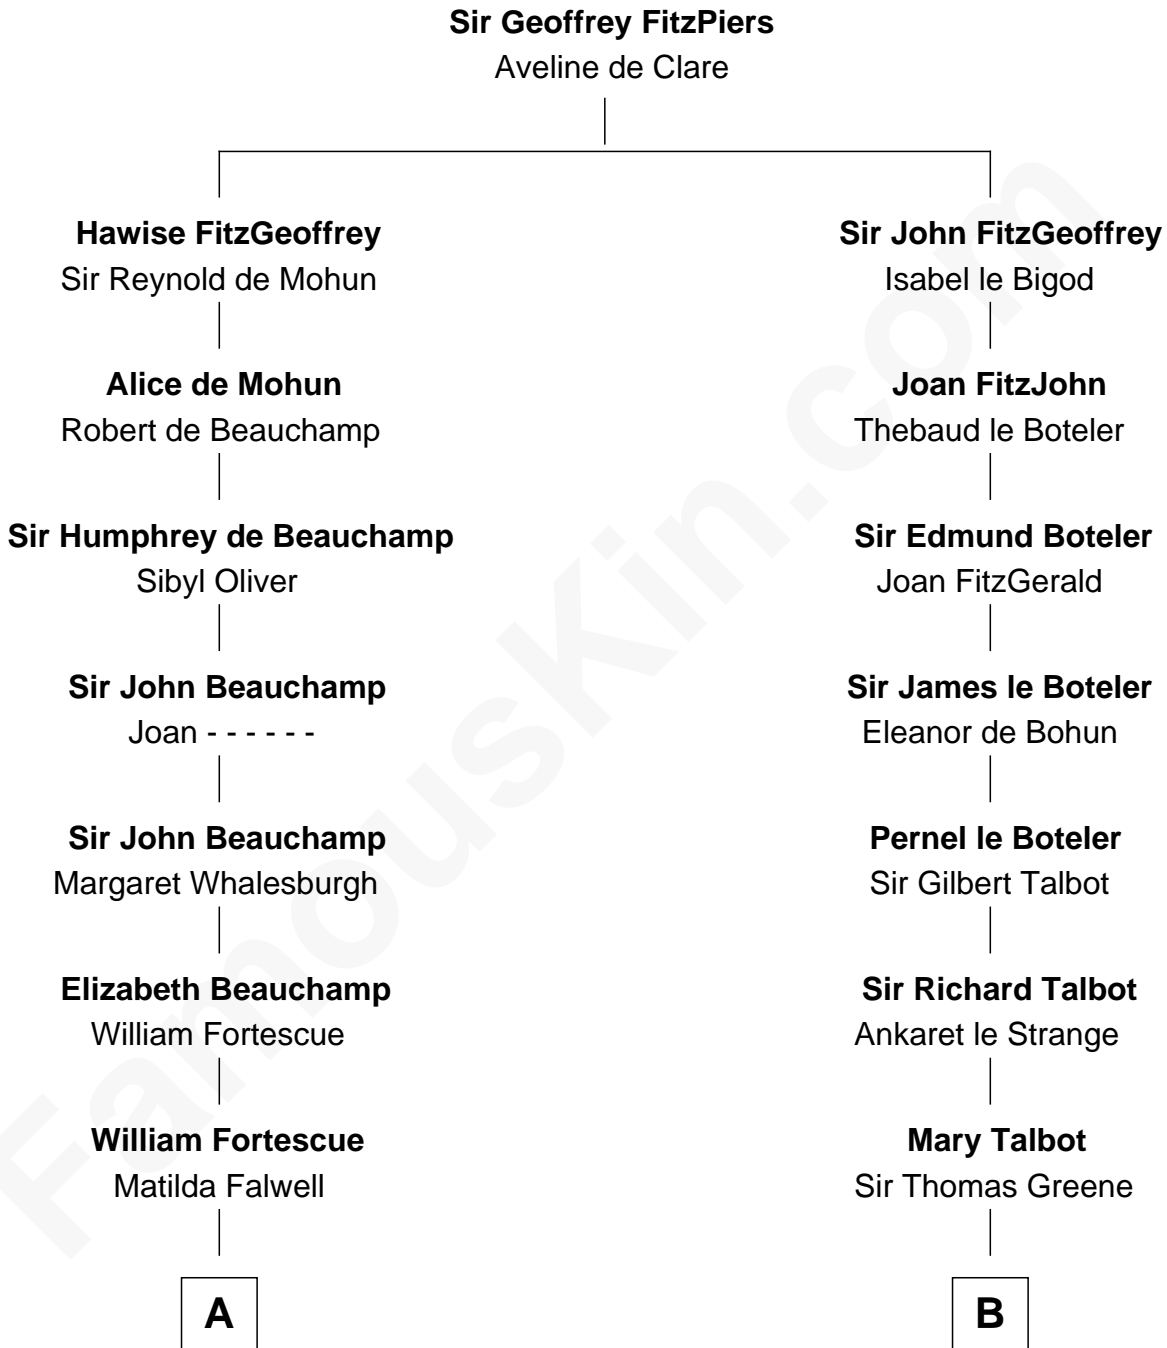

FamousKin.com

Relationship Chart of

Edith (Carow) Roosevelt

First Lady of President Theodore Roosevelt

18th cousin 3 times removed of

Charles Carroll

Signer of the Declaration of Independence