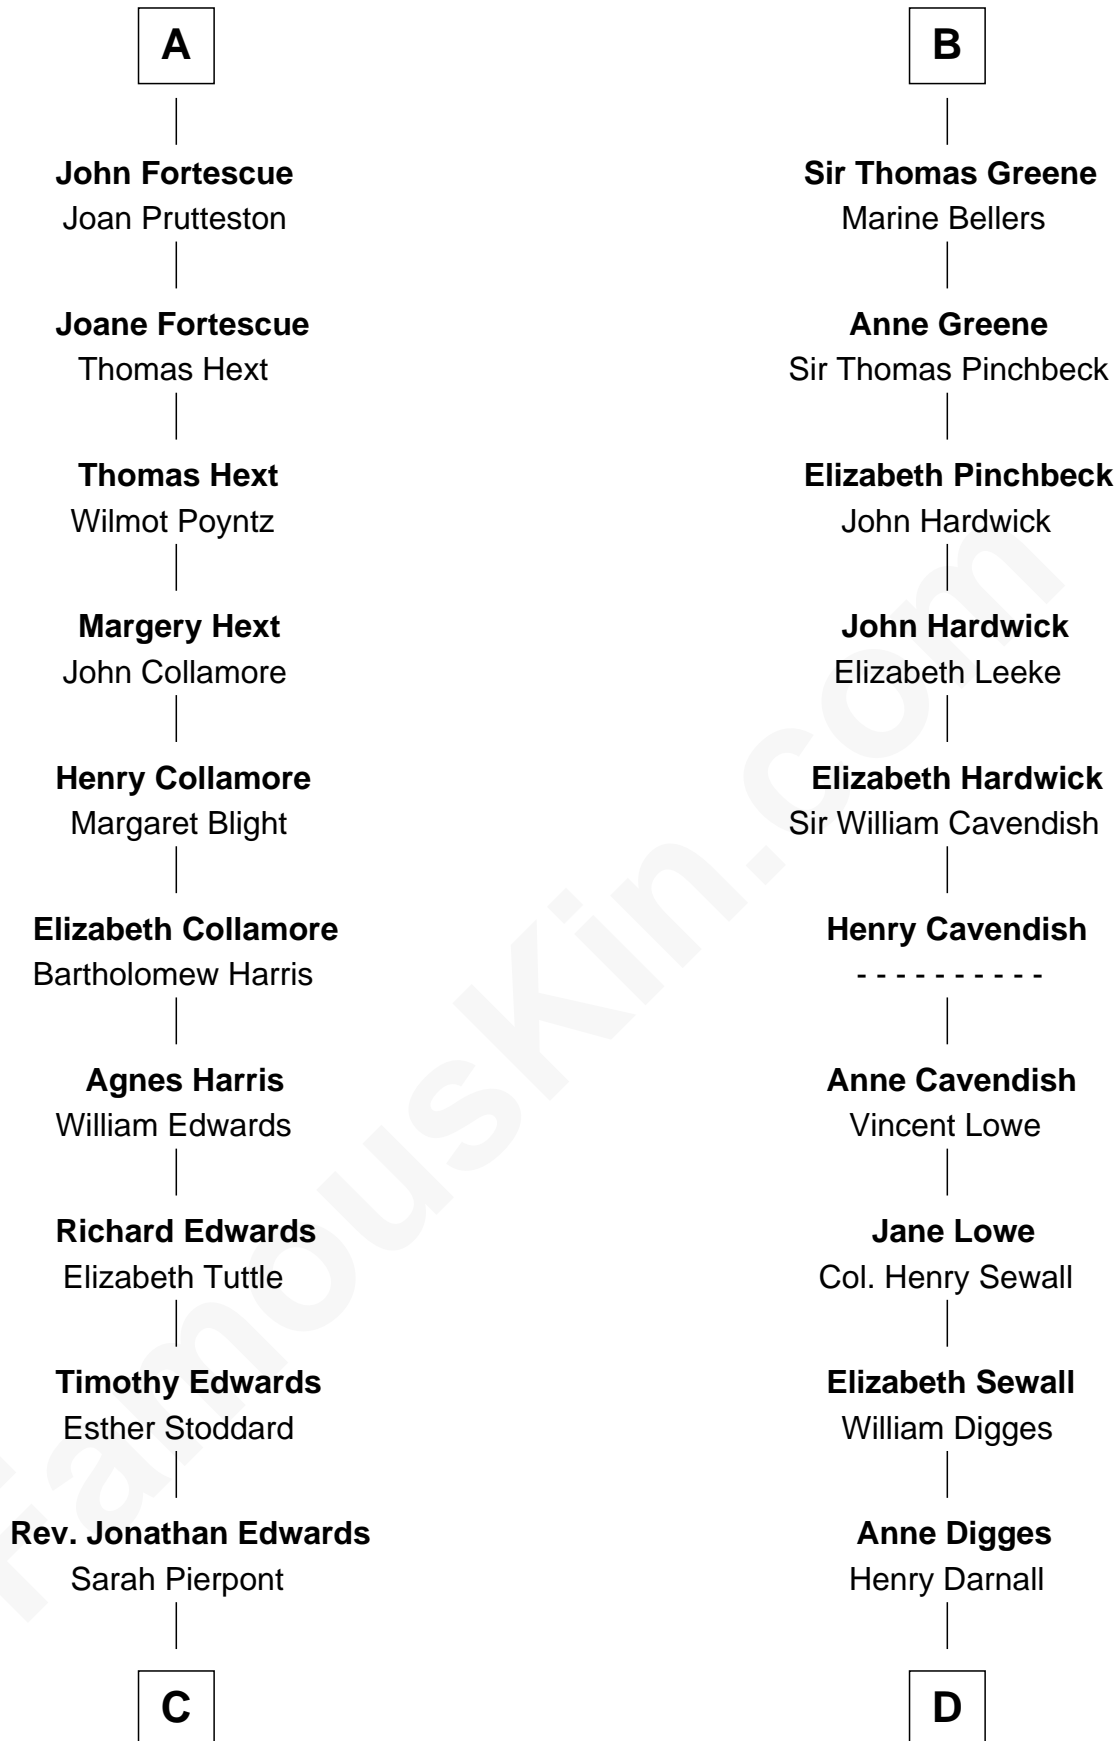

## Relationship Chart of

### Edith (Carow) Roosevelt

*First Lady of President Theodore Roosevelt*

18th cousin 3 times removed of

**Daniel Carroll**

*Signer of the U.S. Constitution*

**C**

**Timothy Edwards**

Rhoda Ogden

**Sarah Edwards**

Daniel Tyler

**Gen. Daniel Tyler**

Emily Lee

**Gertrude Elizabeth Tyler**

Charles Carow

**Edith (Carow) Roosevelt**

*First Lady of Theodore Roosevelt*