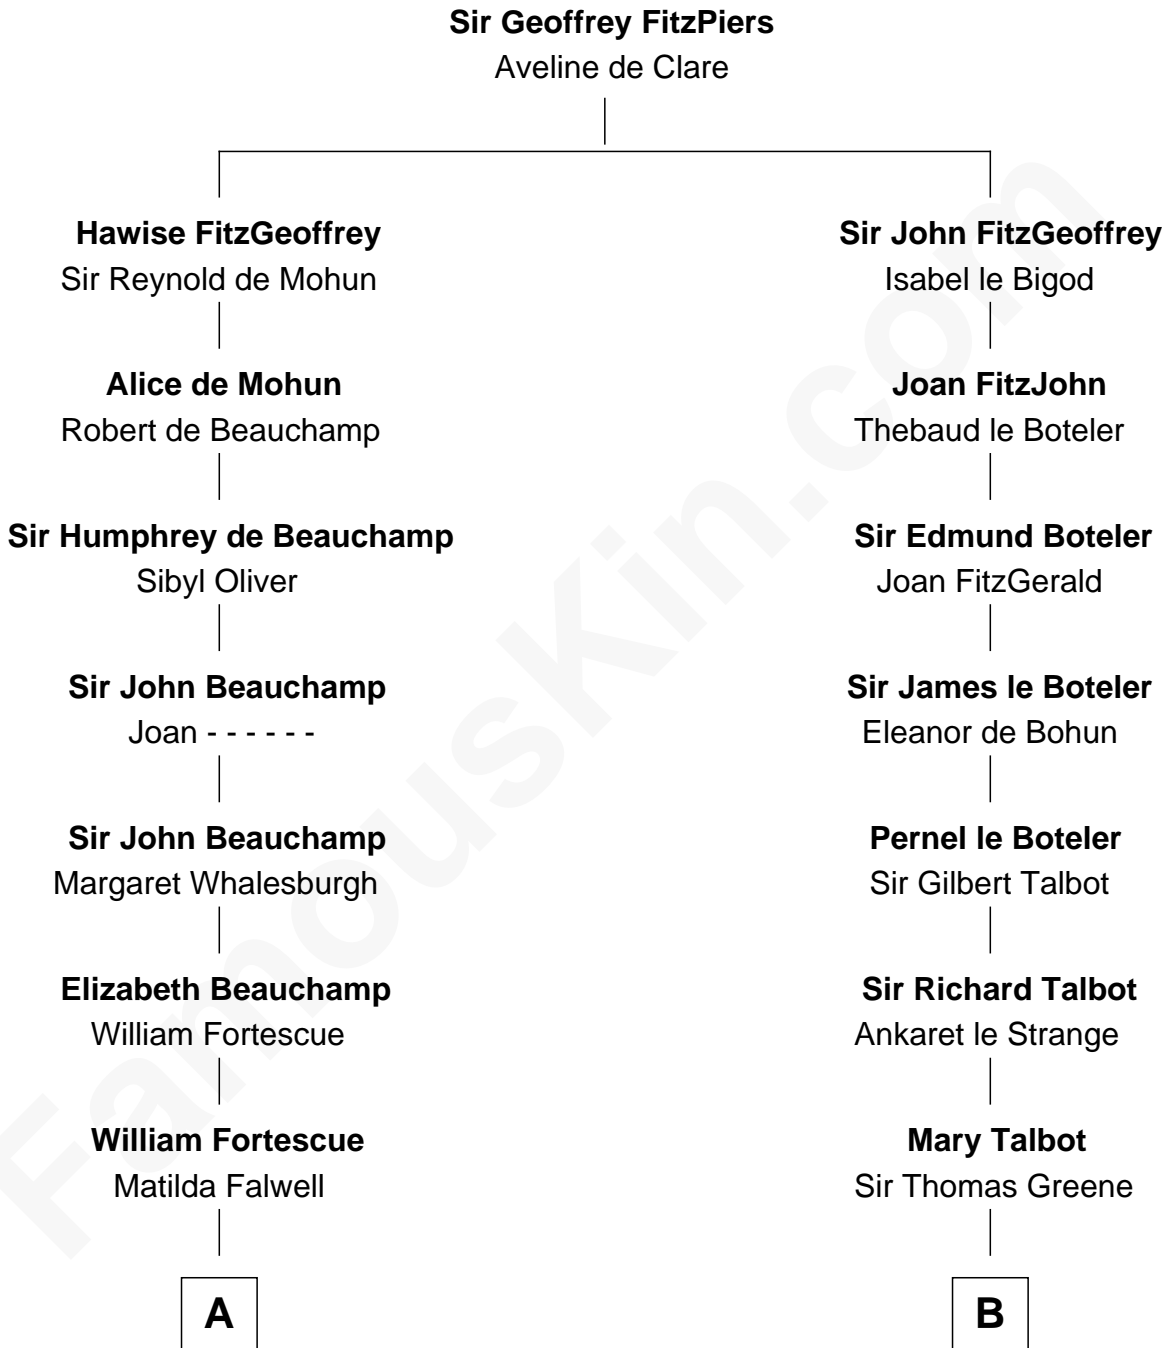

## Relationship Chart of

### Edith (Carow) Roosevelt

*First Lady of President Theodore Roosevelt*

18th cousin 3 times removed of

**Daniel Carroll**

*Signer of the U.S. Constitution*

**C**

**Timothy Edwards**

Rhoda Ogden

**Sarah Edwards**

Daniel Tyler

**Gen. Daniel Tyler**

Emily Lee

**Gertrude Elizabeth Tyler**

Charles Carow

**Edith (Carow) Roosevelt**

*First Lady of Theodore Roosevelt*