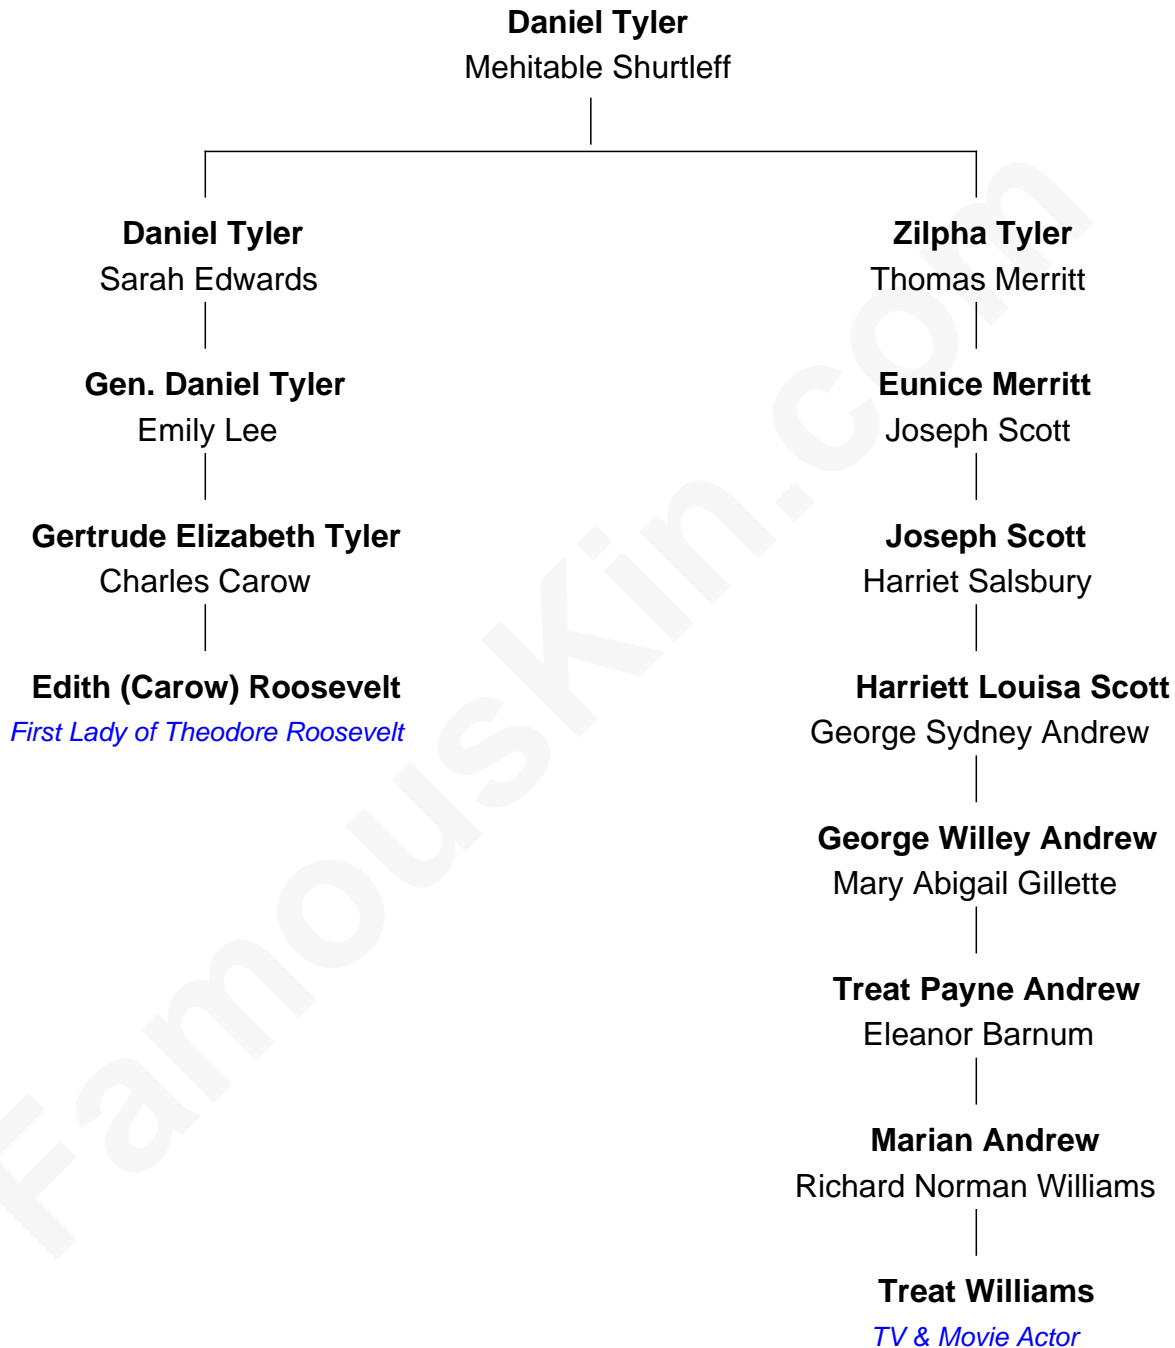

FamousKin.com

Relationship Chart of

Edith (Carow) Roosevelt

First Lady of President Theodore Roosevelt

3rd cousin 4 times removed of

Treat Williams

TV & Movie Actor

Treat Williams photo by [Philipp Wüst](#) (CC BY SA 3.0 DE)