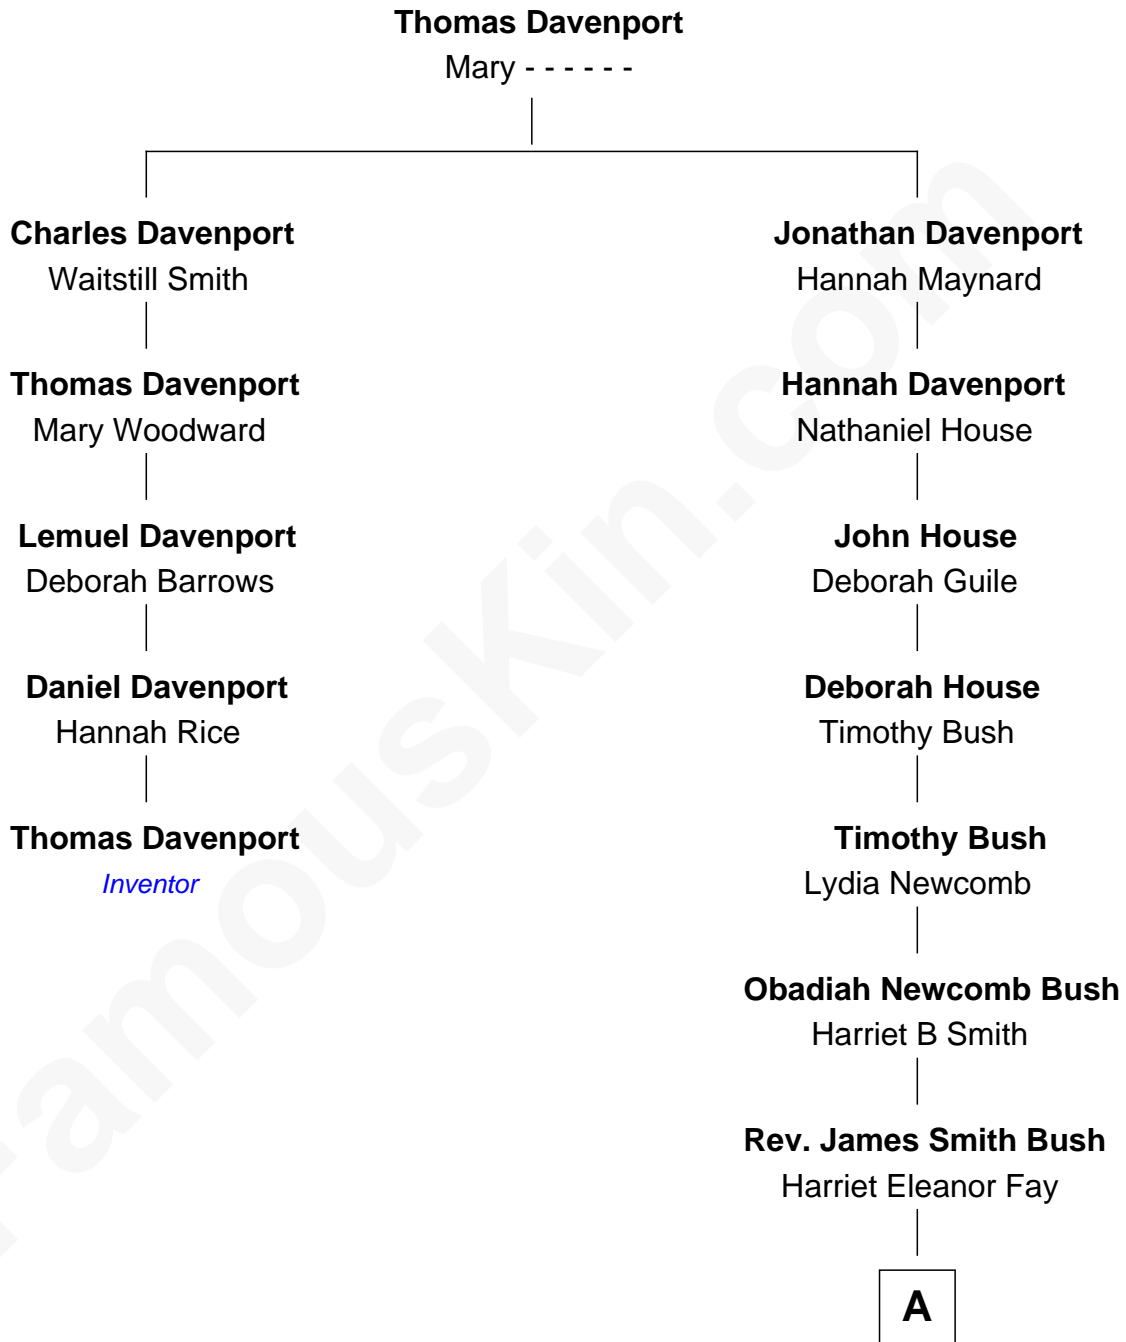

FamousKin.com

Relationship Chart of

Thomas Davenport

Inventor of 1st U.S. DC Electric Motor

4th cousin 6 times removed of

Jonathan Bush

Co-founder and CEO of athenahealth

A

Samuel Prescott Bush

Flora Sheldon

Prescott Sheldon Bush

Dorothy Wear Walker

Jonathan James Bush

Josephine Colwell Bradley

Jonathan Bush

Co-founder and CEO of athenahealth

FamousKin.com