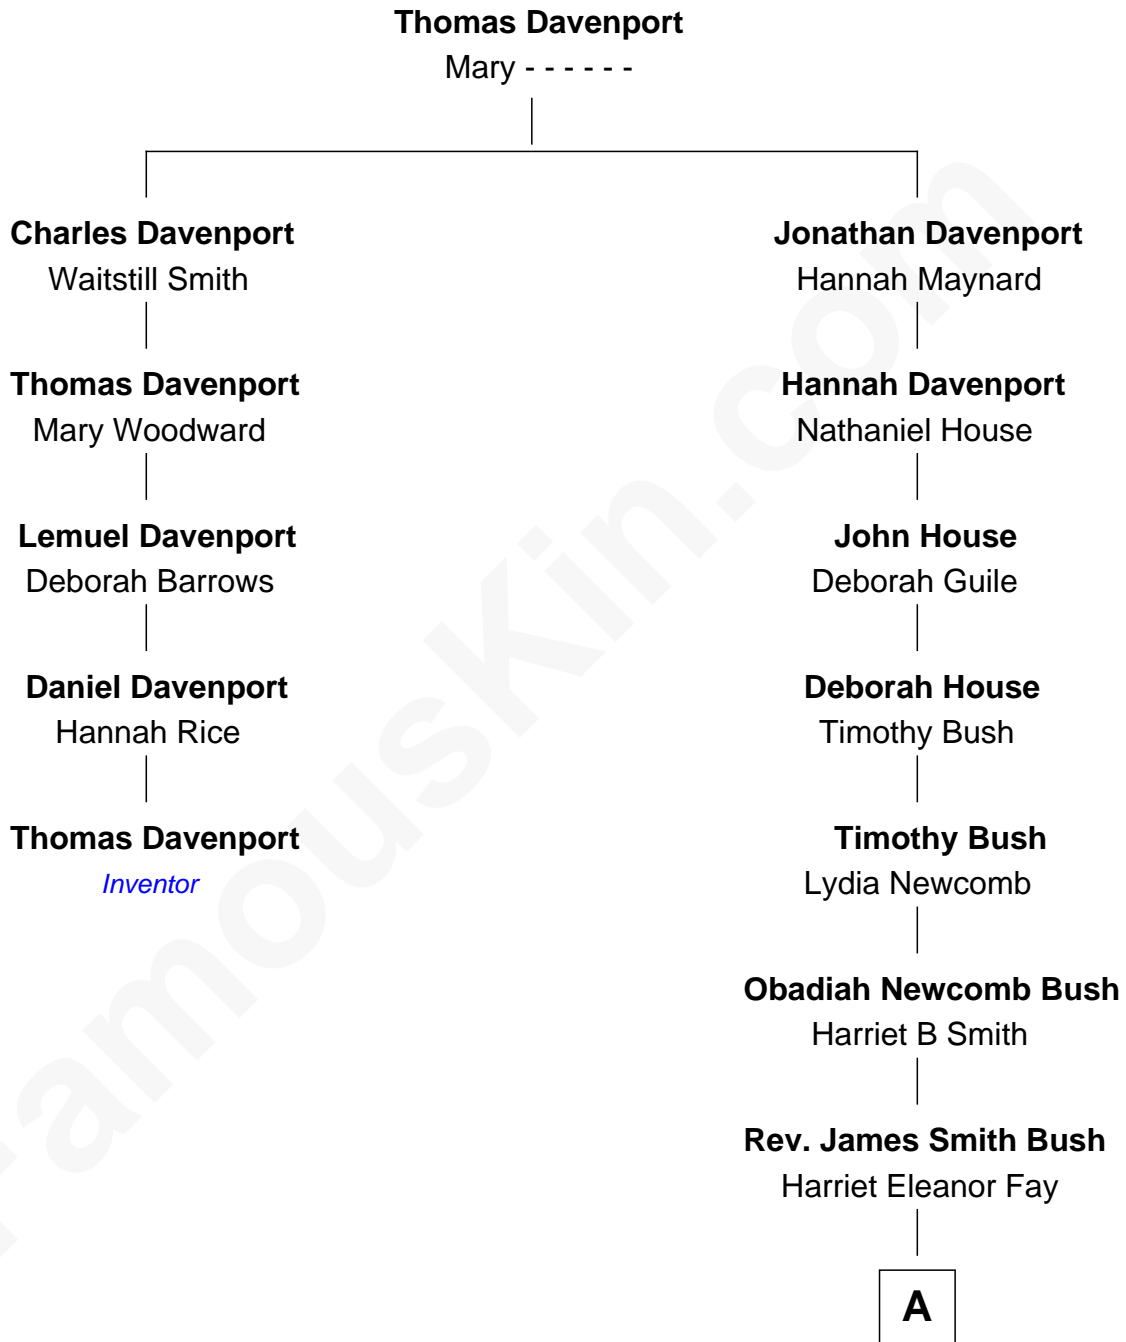

# FamousKin.com

## Relationship Chart of

### Thomas Davenport

*Inventor of 1st U.S. DC Electric Motor*

4th cousin 6 times removed of

### Billy Bush

*TV Personality and Host*

**A**

—  
**Samuel Prescott Bush**

Flora Sheldon

—  
**Prescott Sheldon Bush**

Dorothy Wear Walker

—  
**Jonathan James Bush**