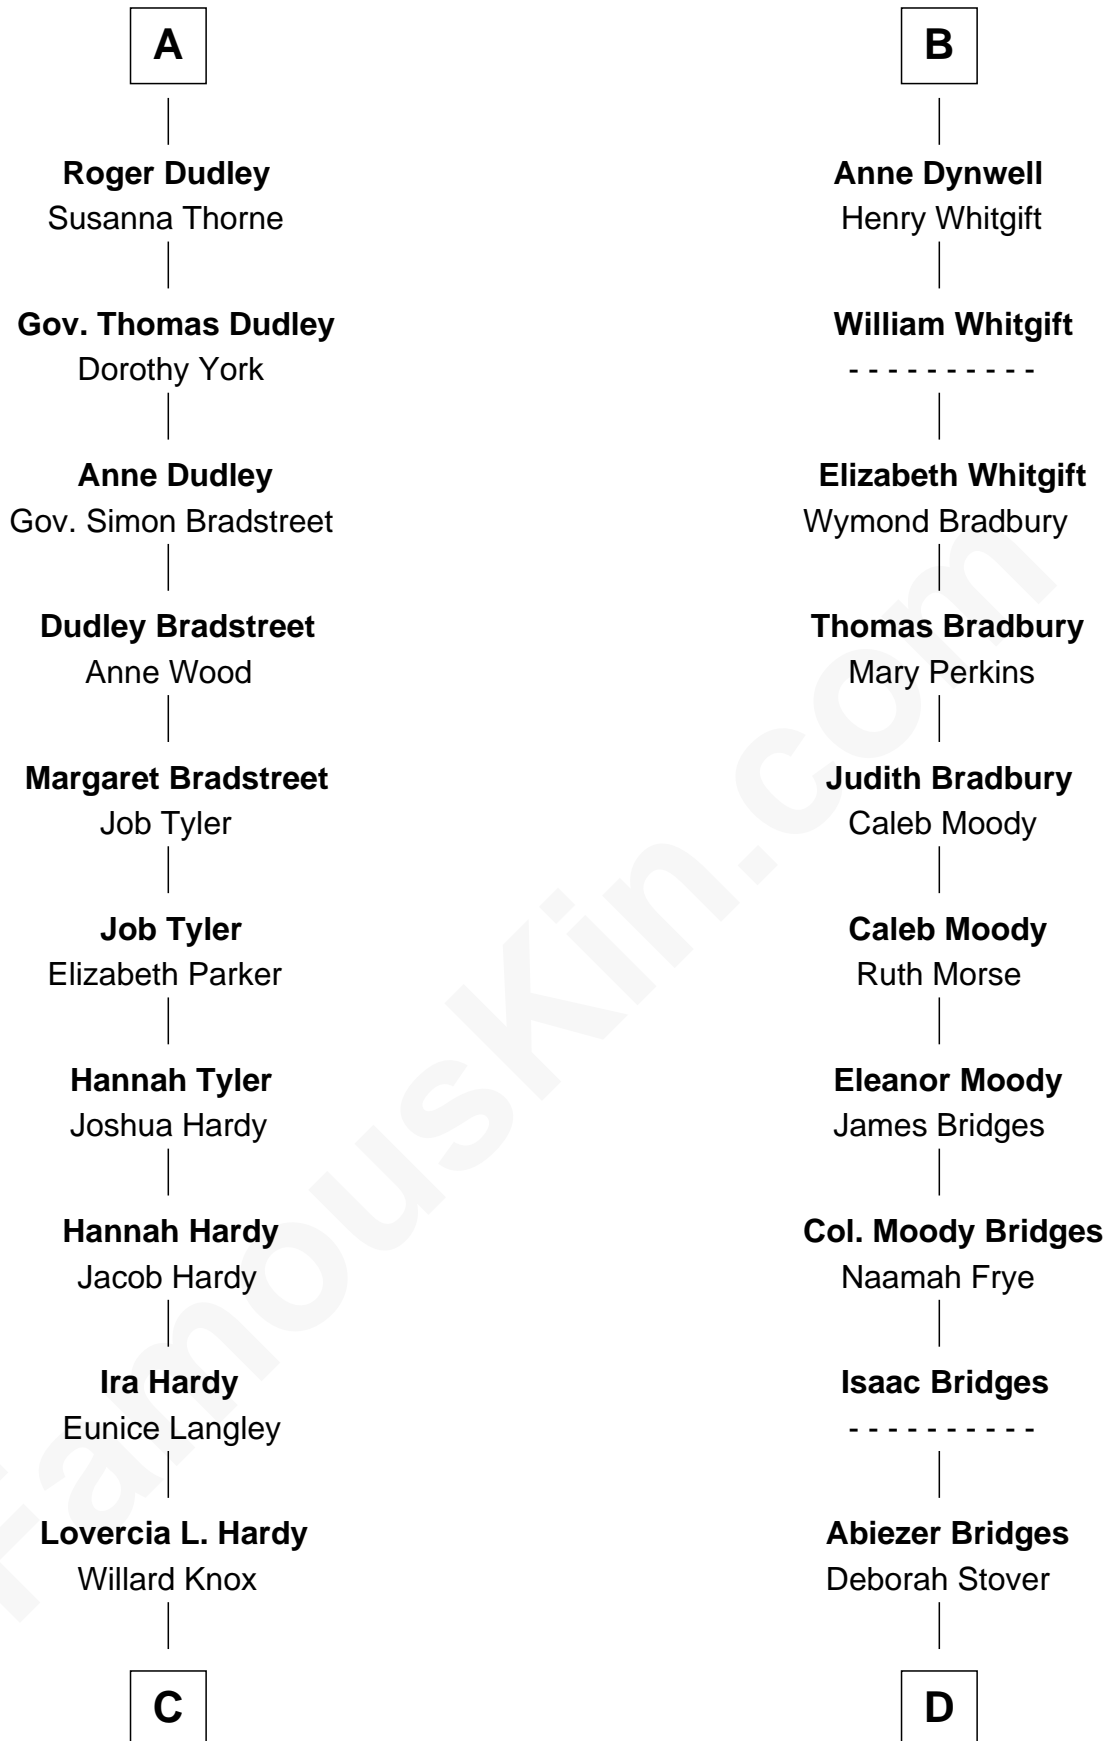

FamousKin.com Relationship Chart of

James Taylor
Singer-Songwriter

20th cousin of

Owen Brewster
54th Governor of Maine

C

Fred Charles Knox
Ruth Elizabeth Collins

Ella Angelique Knox
Henry Herman Woodard

Gertrude Arline Woodard
Dr. Isaac Montrose Taylor

James Taylor
Singer-Songwriter

D

Rev. Otis Bridges
Margaret Owen

Owen W. Bridges
Lydia A. - - - - -

Carrie S. Bridges
William Edmund Brewster

Owen Brewster
54th Governor of Maine

FamousKin.com