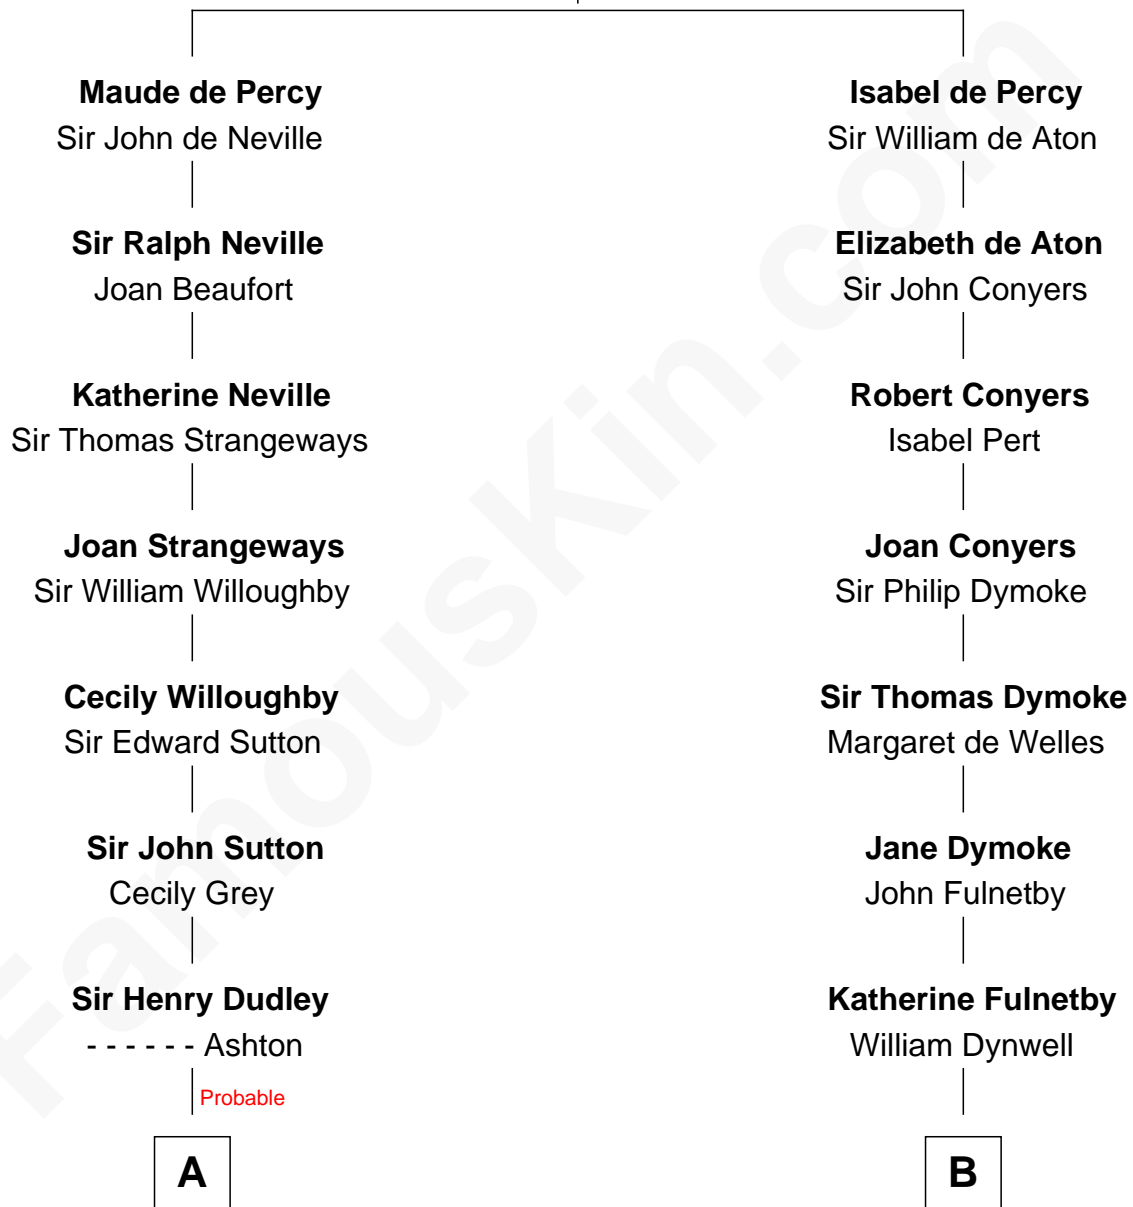

FamousKin.com Relationship Chart of

James Taylor
Singer-Songwriter

20th cousin of

Owen Brewster
54th Governor of Maine

Sir Henry de Percy
Idoine de Clifford

C

Fred Charles Knox
Ruth Elizabeth Collins

Ella Angelique Knox
Henry Herman Woodard

Gertrude Arline Woodard
Dr. Isaac Montrose Taylor

James Taylor
Singer-Songwriter

D

Rev. Otis Bridges
Margaret Owen

Owen W. Bridges
Lydia A. - - - - -

Carrie S. Bridges
William Edmund Brewster

Owen Brewster
54th Governor of Maine