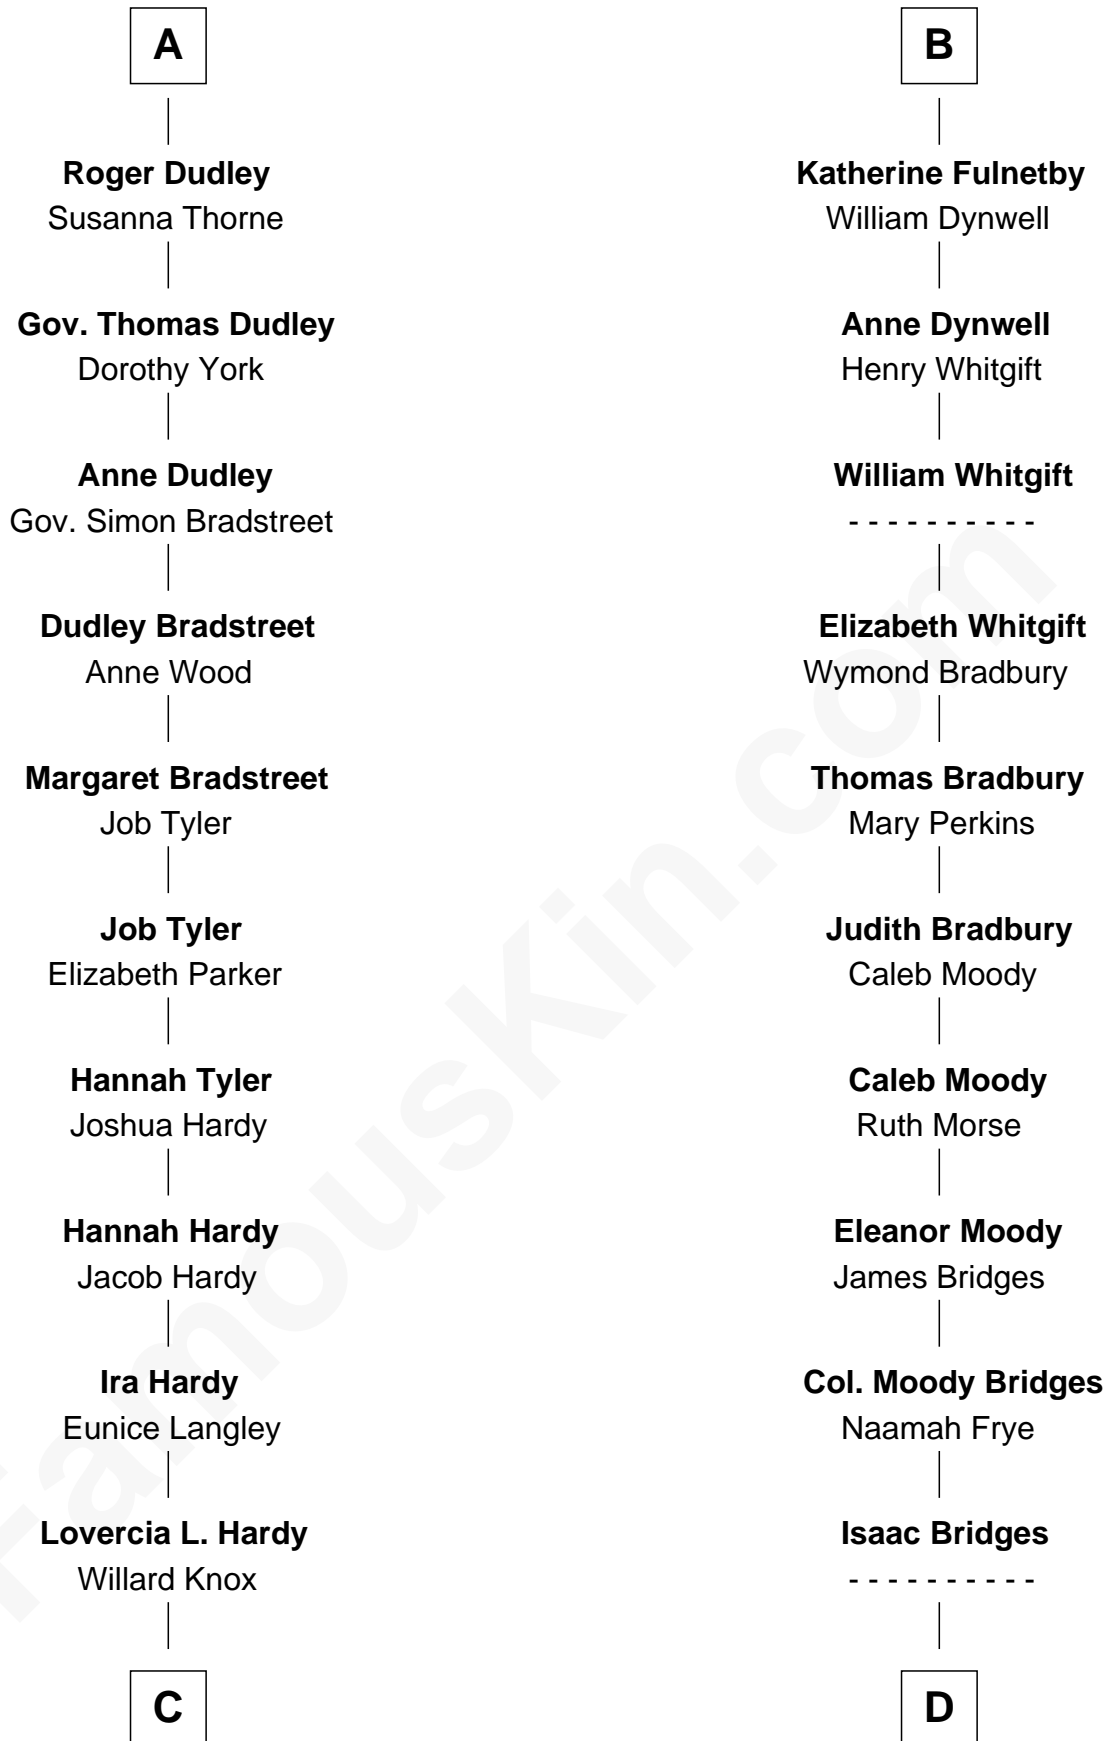

FamousKin.com Relationship Chart of

James Taylor

Singer-Songwriter

20th cousin 1 time removed of

Owen Brewster

54th Governor of Maine

Sir Maurice de Berkeley

Eve la Zouche

Thomas de Berkeley
Katherine de Clyvedon

Sir John Berkeley
Elizabeth Betteshorne

Elizabeth Berkeley
Sir John Sutton

Sir Edmund Sutton
Joyce Tiptoft

Sir Edward Sutton
Cecily Willoughby

Sir John Sutton
Cecily Grey

Sir Henry Dudley
----- Ashton

Probable

A

Isabel de Berkeley
Sir Robert de Clifford

Sir Roger de Clifford
Maud de Beauchamp

Katherine de Clifford
Sir Ralph de Greystoke

Maud de Greystoke
Eudo de Welles

Sir Lionel de Welles
Joan de Waterton

Margaret de Welles
Sir Thomas Dymoke

Jane Dymoke
John Fulnetby

B

C

Fred Charles Knox
Ruth Elizabeth Collins

Ella Angelique Knox
Henry Herman Woodard

Gertrude Arline Woodard
Dr. Isaac Montrose Taylor

James Taylor
Singer-Songwriter