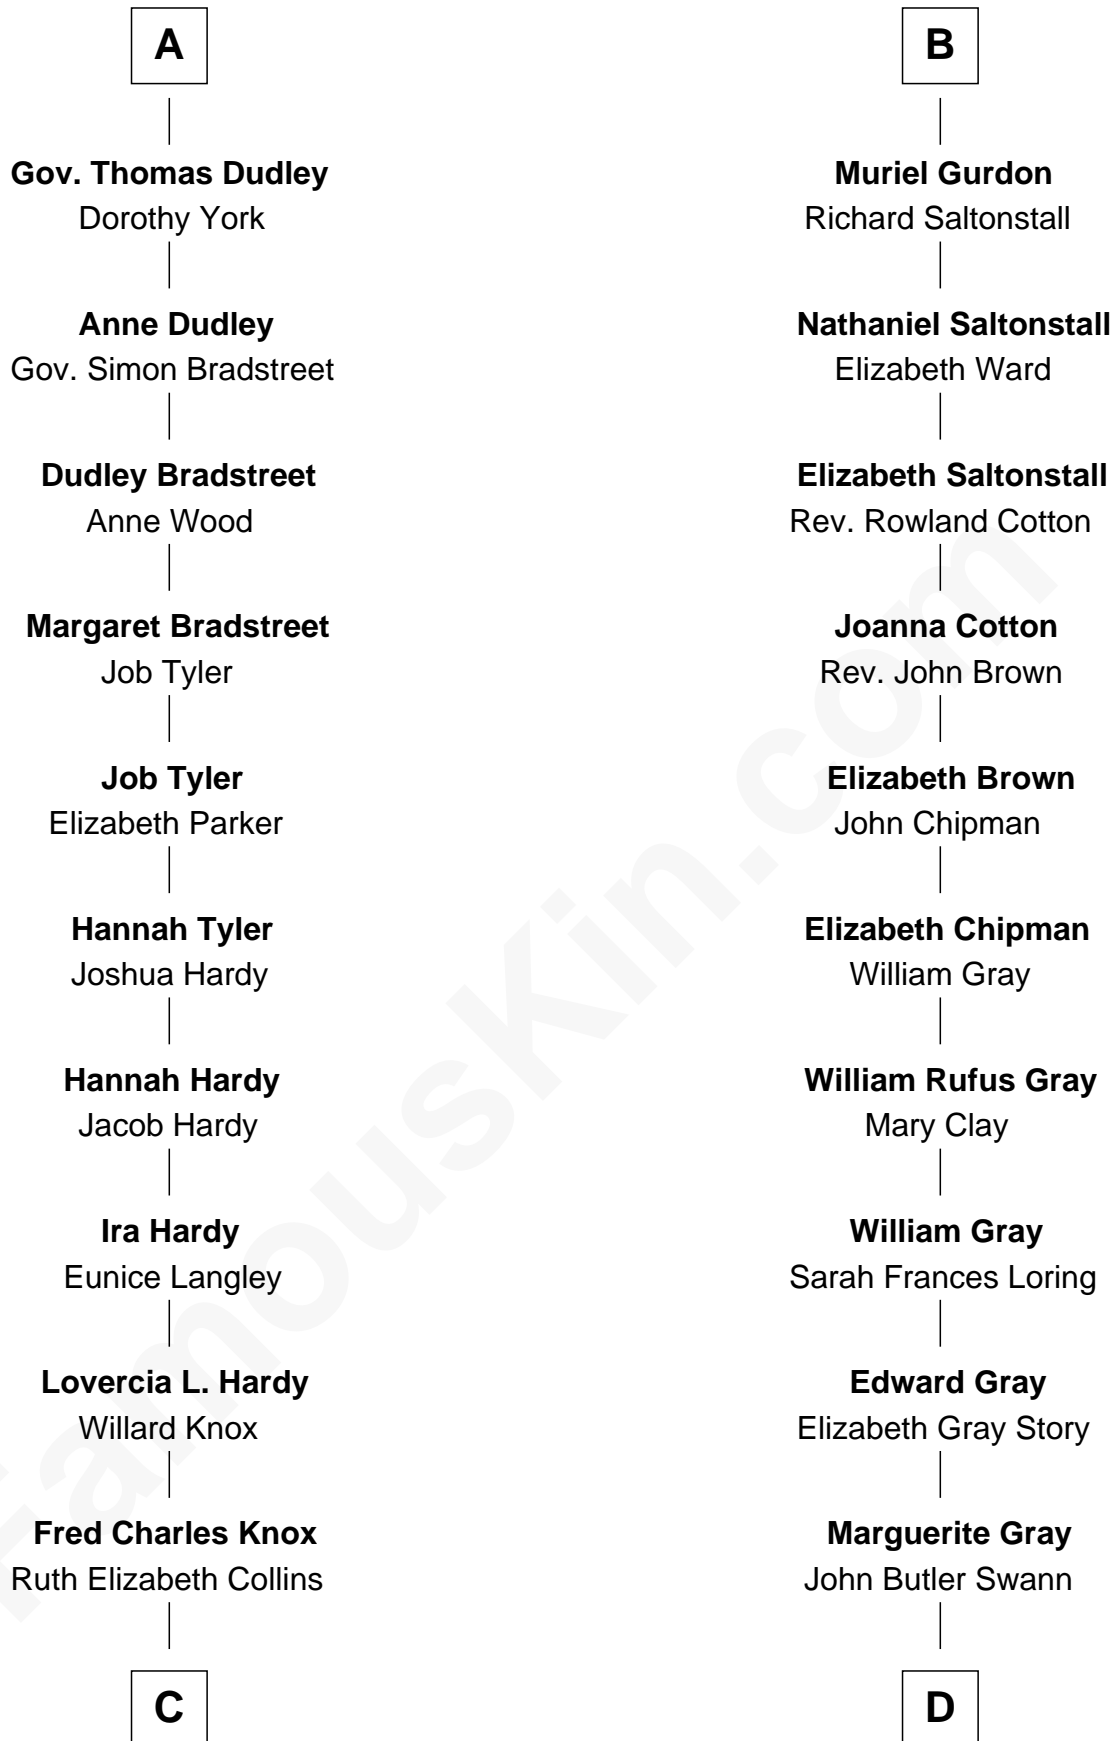

# FamousKin.com Relationship Chart of

**James Taylor**

*Singer-Songwriter*

18th cousin 1 time removed of

**Story Musgrave**

*NASA Astronaut*

**Sir Reynold Grey**

Margaret de Ros

**C**

**Ella Angelique Knox**  
Henry Herman Woodard

**Gertrude Arline Woodard**  
Dr. Isaac Montrose Taylor

**James Taylor**  
*Singer-Songwriter*

**D**

**Marguerite Swann**  
Percy Musgrave

**Story Musgrave**  
*NASA Astronaut*