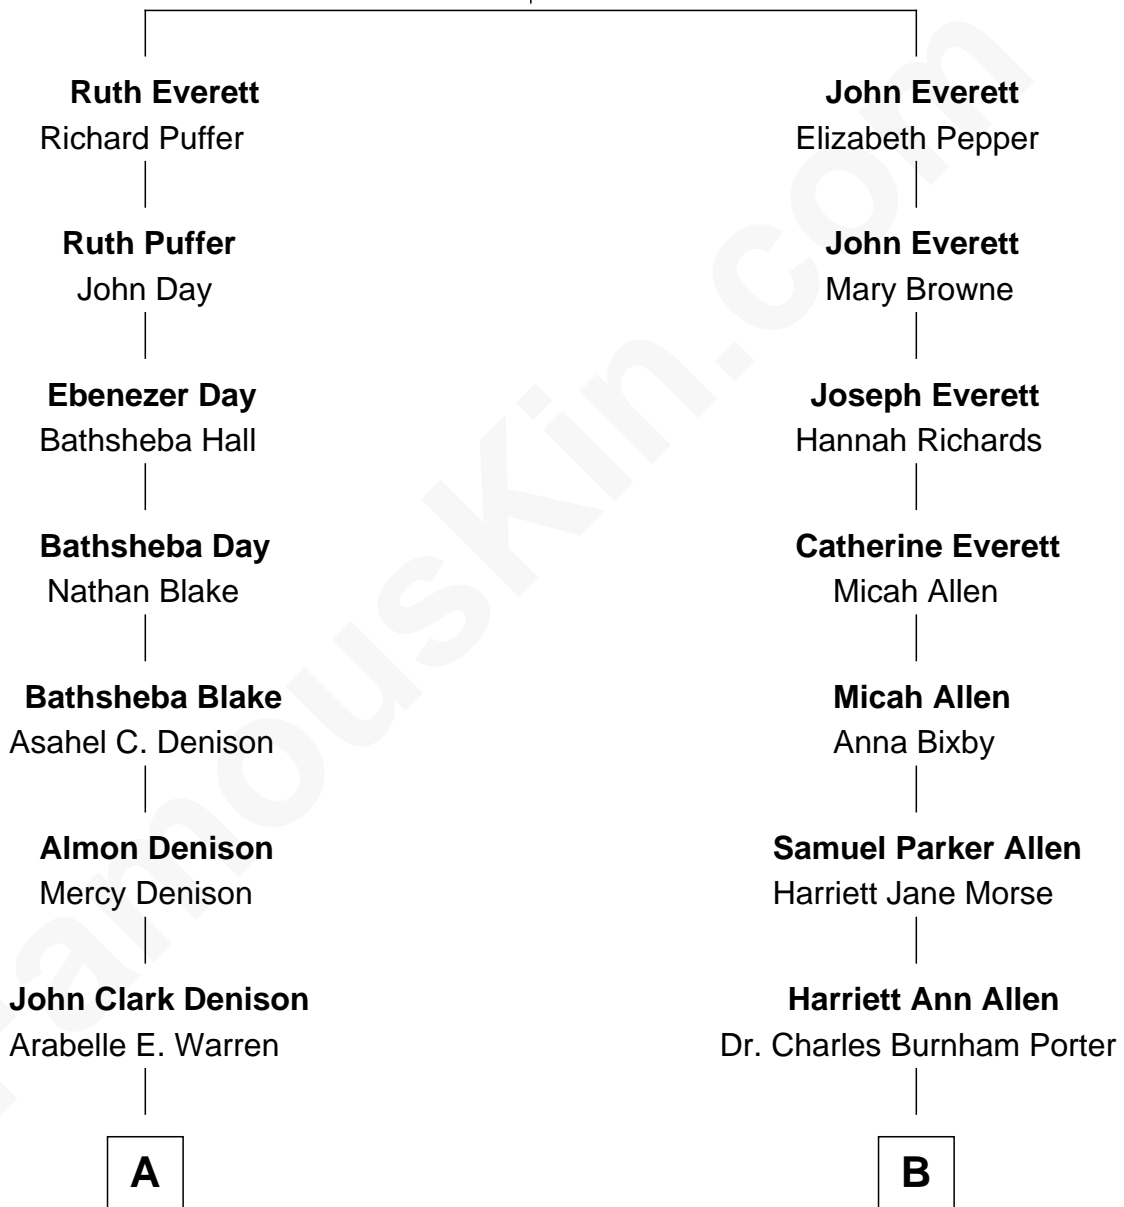

FamousKin.com Relationship Chart of

James Taylor

Singer-Songwriter

9th cousin 1 time removed of

Story Musgrave

NASA Astronaut

Richard Everett

*with wife
Mary Winch*

*with wife
Sarah Dalton*

A

Etta M. Denison

Henry Woodard

Henry Herman Woodard

Ella Angelique Knox

Gertrude Arline Woodard

Dr. Isaac Montrose Taylor

James Taylor

Singer-Songwriter

B

Edith Elise Porter

Dr. Percy B. Musgrave

Percy Musgrave

Marguerite Swann

Story Musgrave