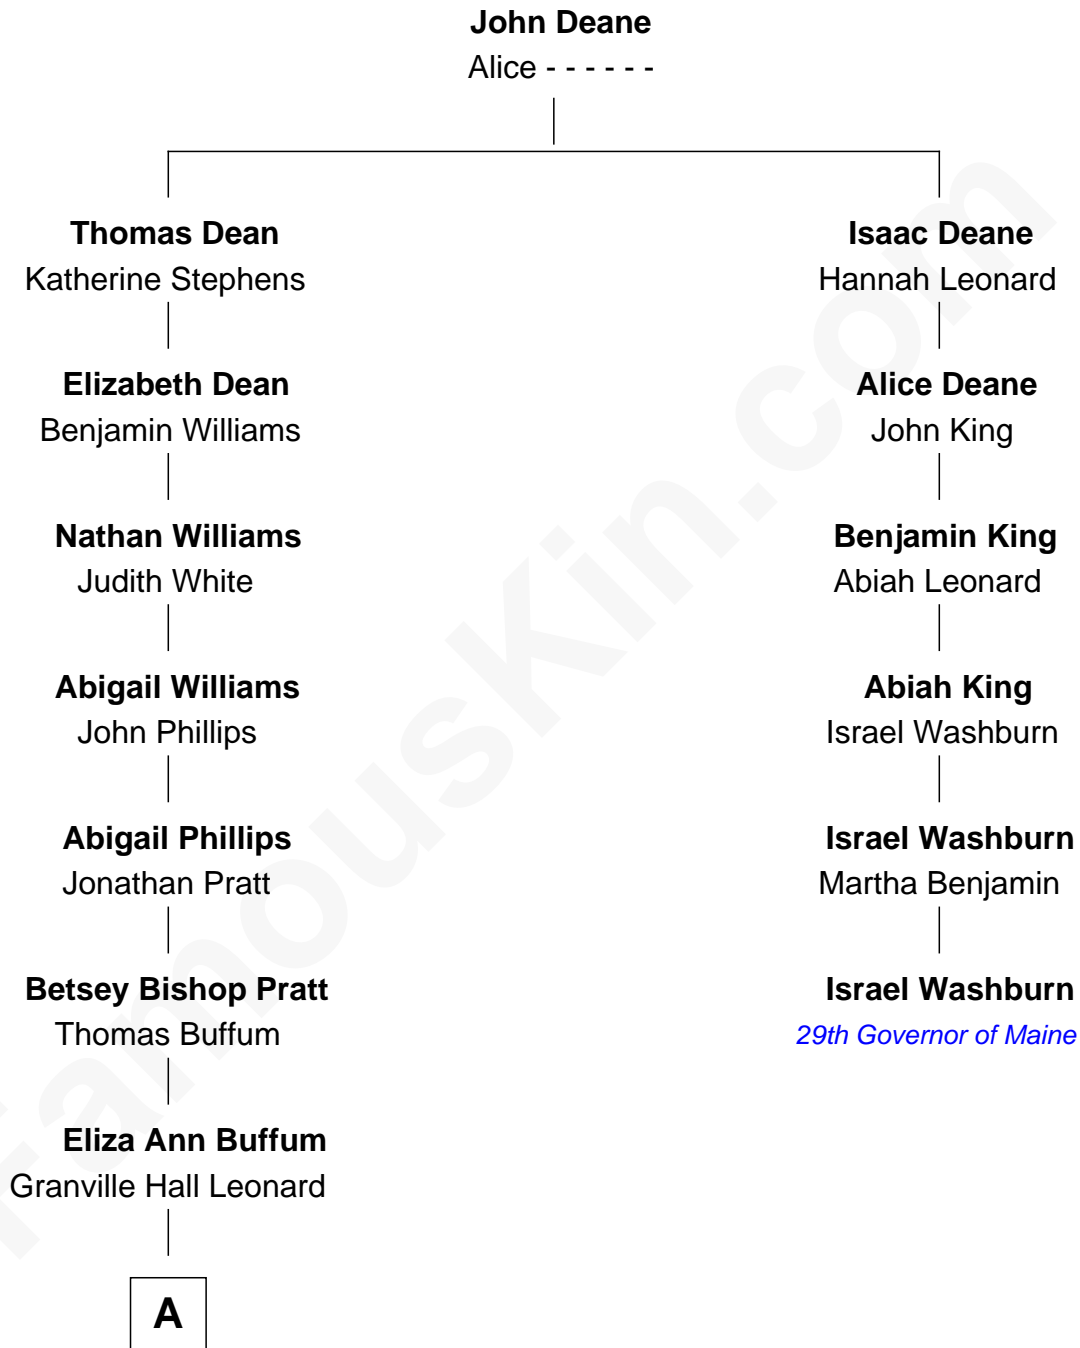

# FamousKin.com Relationship Chart of

**James Taylor**

*Singer-Songwriter*

5th cousin 5 times removed of

**Israel Washburn**

*29th Governor of Maine*

**A**

—  
**Emily Roxanna Leonard**  
Stanford Lyman Haynes

—  
**Theodosia Haynes**  
Alexander Taylor

—  
**Dr. Isaac Montrose Taylor**  
Gertrude Arline Woodard

—  
**James Taylor**  
*Singer-Songwriter*

FamousKin.com