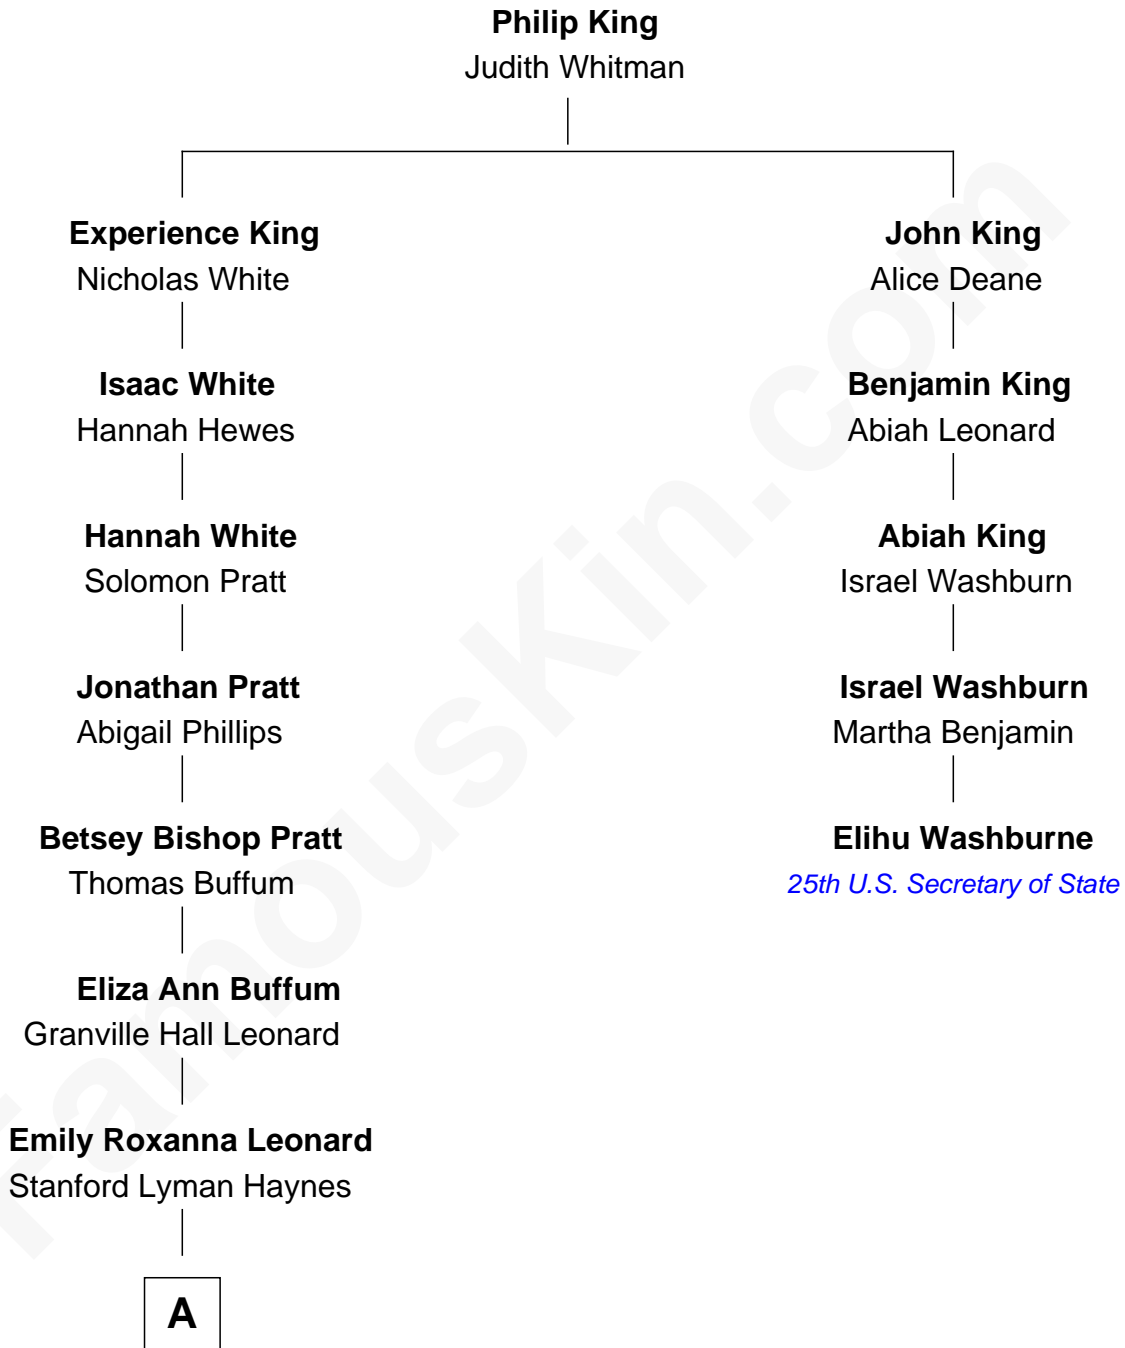

FamousKin.com Relationship Chart of

James Taylor

Singer-Songwriter

4th cousin 5 times removed of

Elihu Washburne

25th U.S. Secretary of State

A

—
Theodosia Haynes

Alexander Taylor

—
Dr. Isaac Montrose Taylor

Gertrude Arline Woodard

—
James Taylor

Singer-Songwriter

FamousKin.com