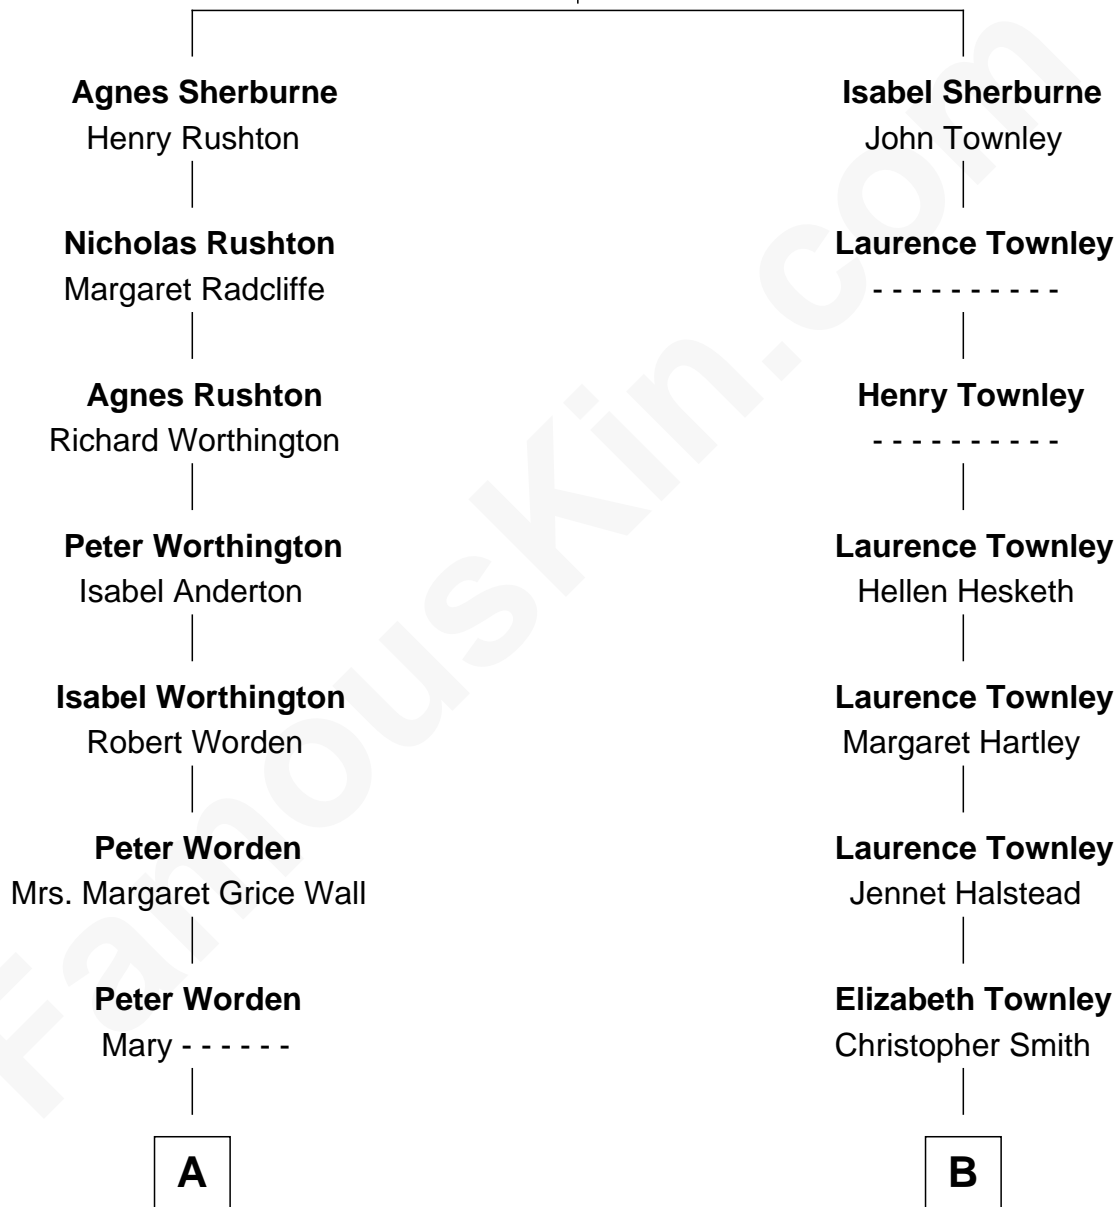

FamousKin.com Relationship Chart of

James Taylor

Singer-Songwriter

16th cousin 2 times removed of

General George S. Patton

U.S. Army - World War II

Richard Sherburne

Alice Hamerton

C

—
Dr. Isaac Montrose Taylor

Gertrude Arline Woodard

—
James Taylor

Singer-Songwriter

FamousKin.com