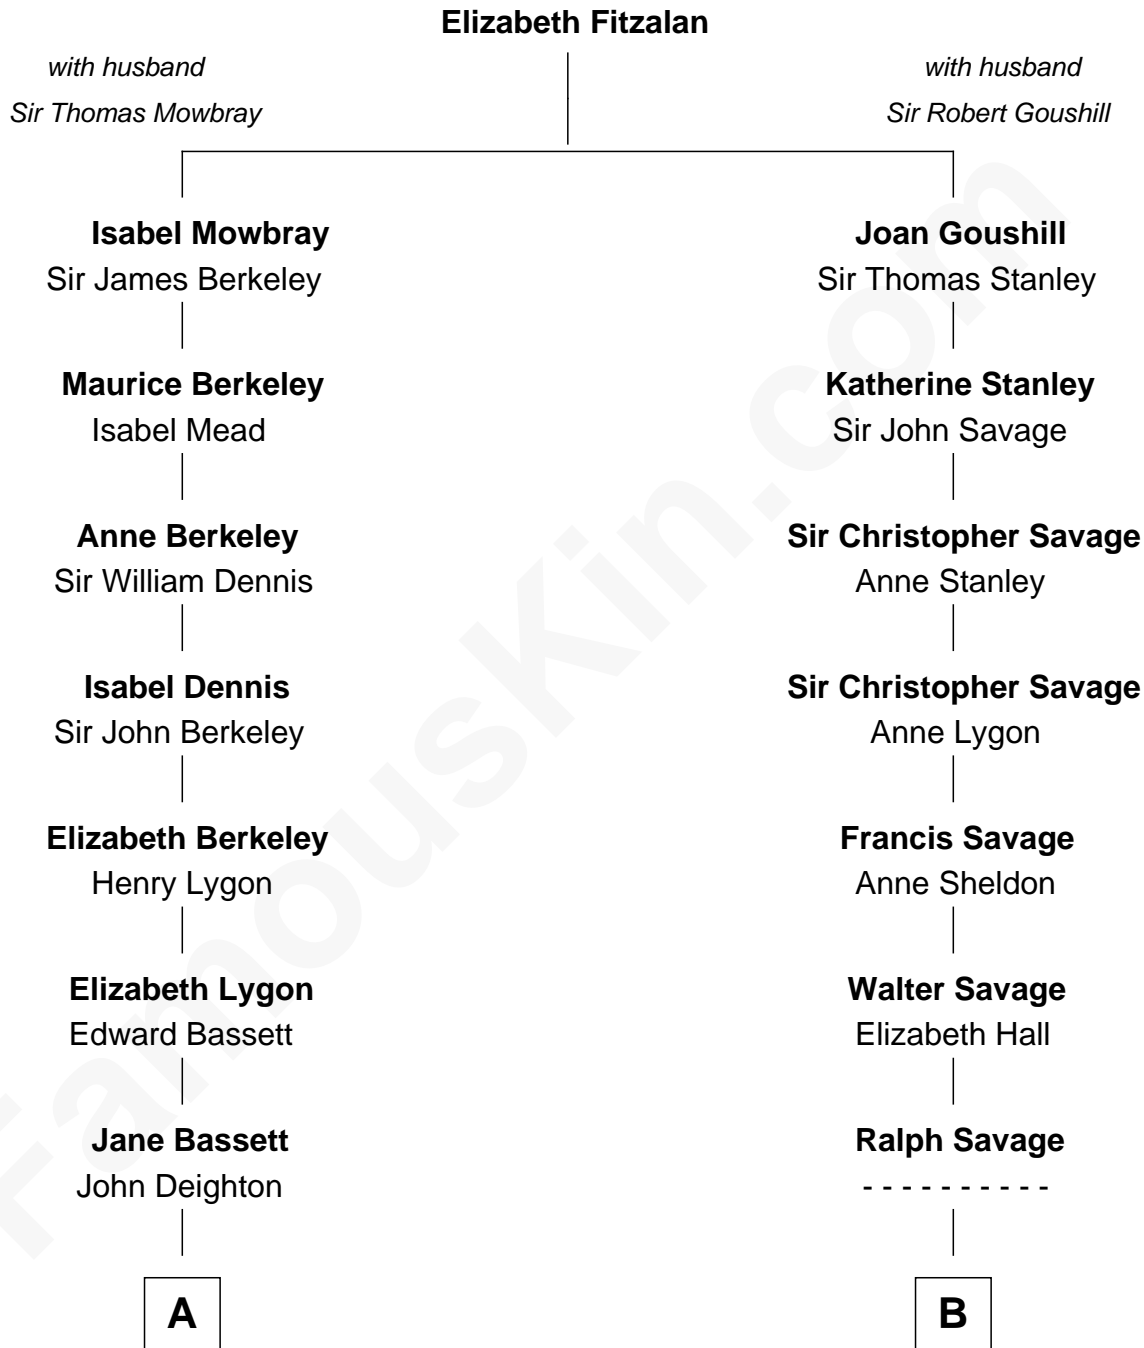

FamousKin.com Relationship Chart of

James Taylor

Singer-Songwriter

16th cousin 2 times removed of

General George S. Patton

U.S. Army - World War II

A

Frances Deighton

Richard Williams

Joseph Williams

Elizabeth Watson

Benjamin Williams

Elizabeth Dean

Nathan Williams

Judith White

Abigail Williams