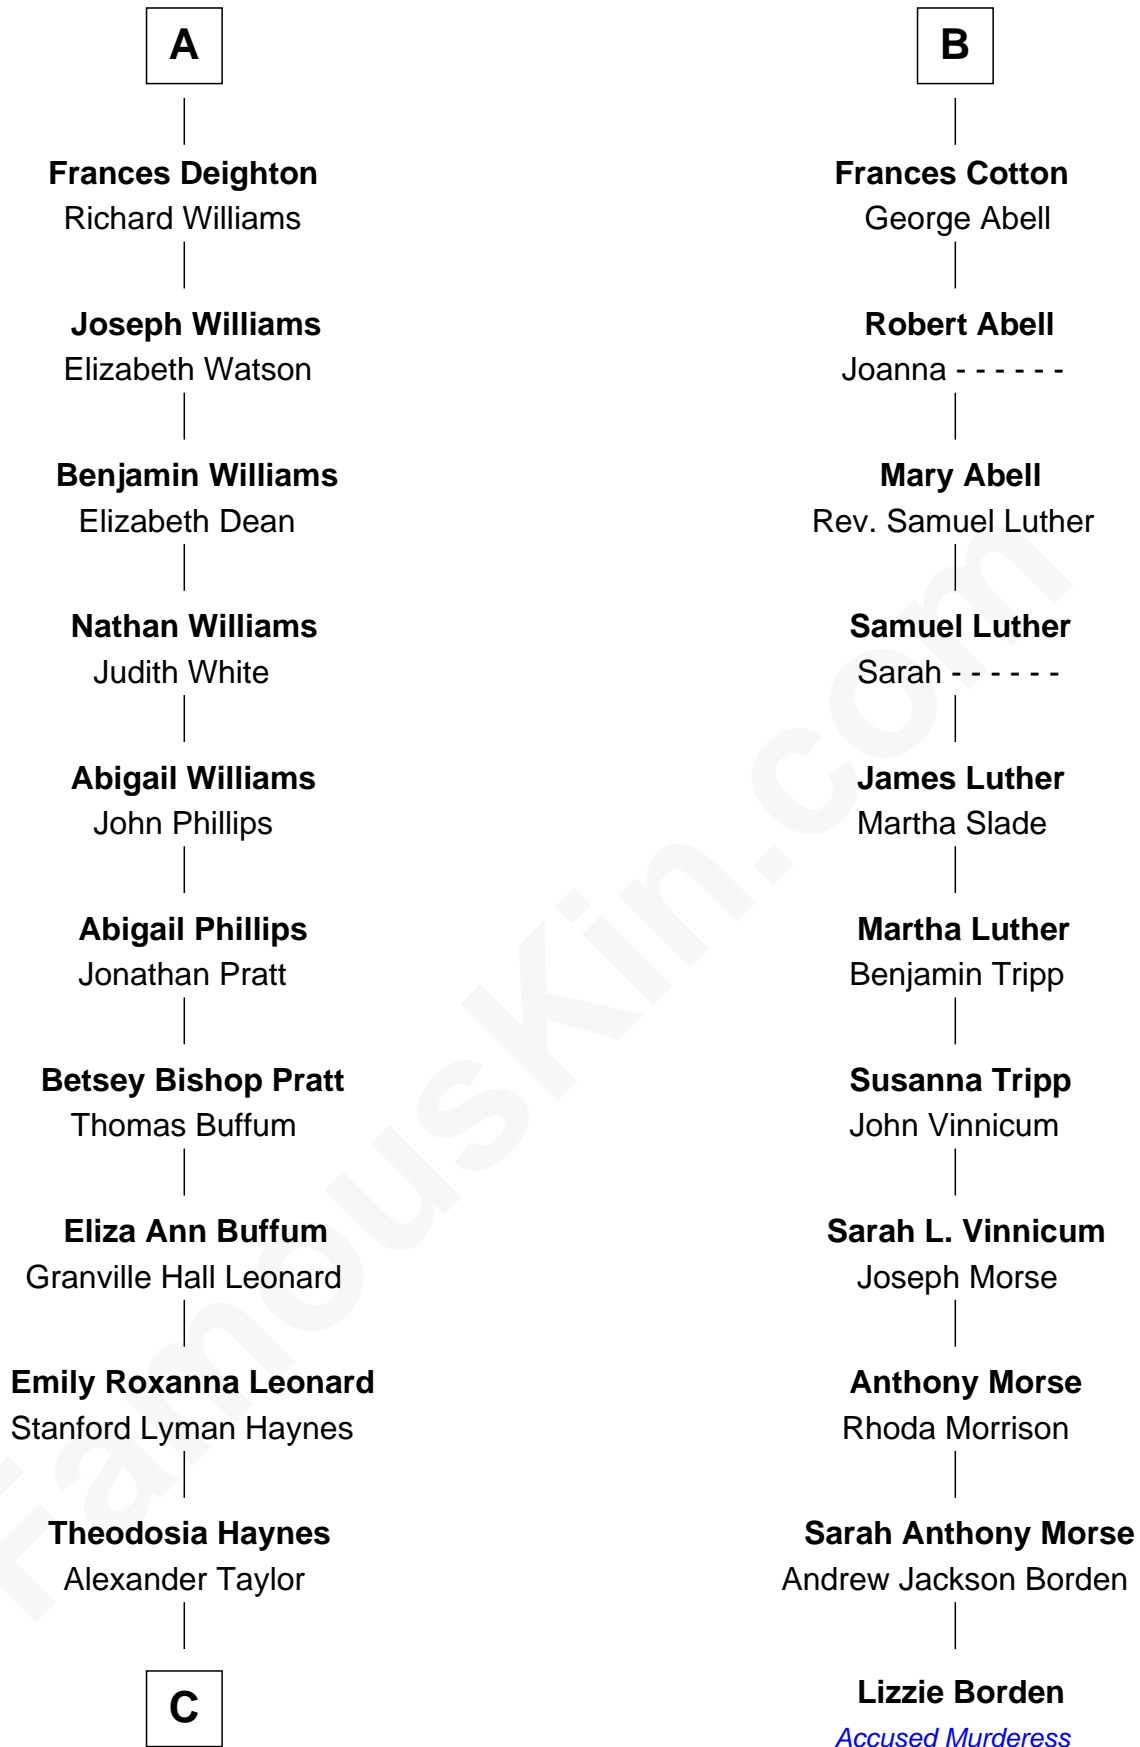

FamousKin.com Relationship Chart of

James Taylor

Singer-Songwriter

17th cousin 1 time removed of

Lizzie Borden

Accused Murderess

Sir Edmund Ferrers

Ellen Roche

C

—
Dr. Isaac Montrose Taylor

Gertrude Arline Woodard

—
James Taylor

Singer-Songwriter

FamousKin.com