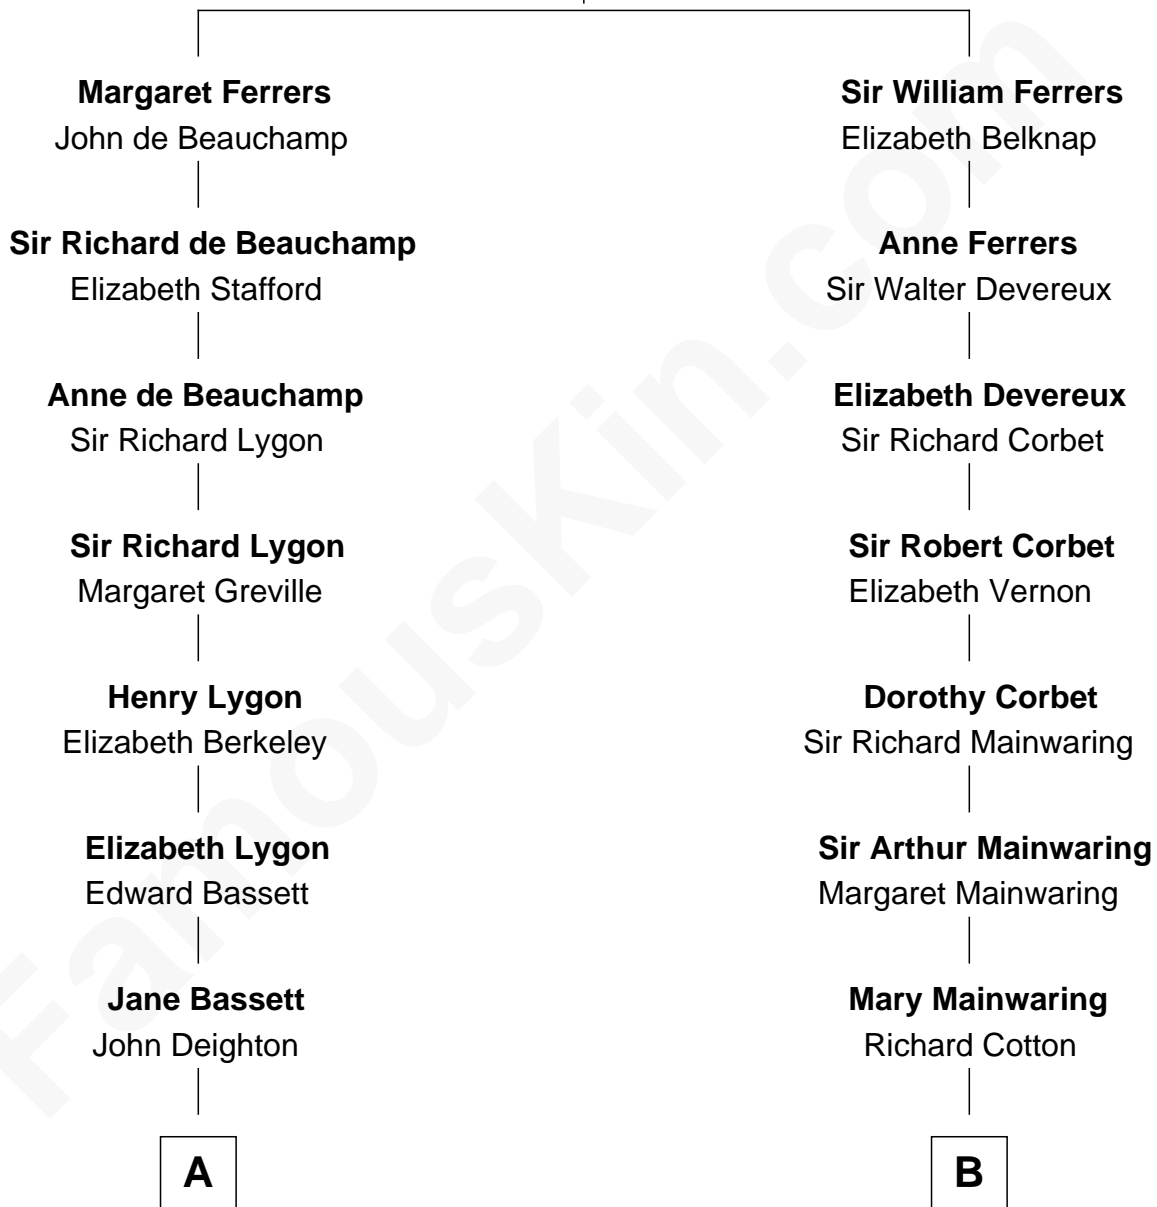

FamousKin.com Relationship Chart of

James Taylor

Singer-Songwriter

17th cousin 1 time removed of

Lizzie Borden

Accused Murderess

Sir Edmund Ferrers

Ellen Roche

C

—
Dr. Isaac Montrose Taylor

Gertrude Arline Woodard

—
James Taylor

Singer-Songwriter

FamousKin.com