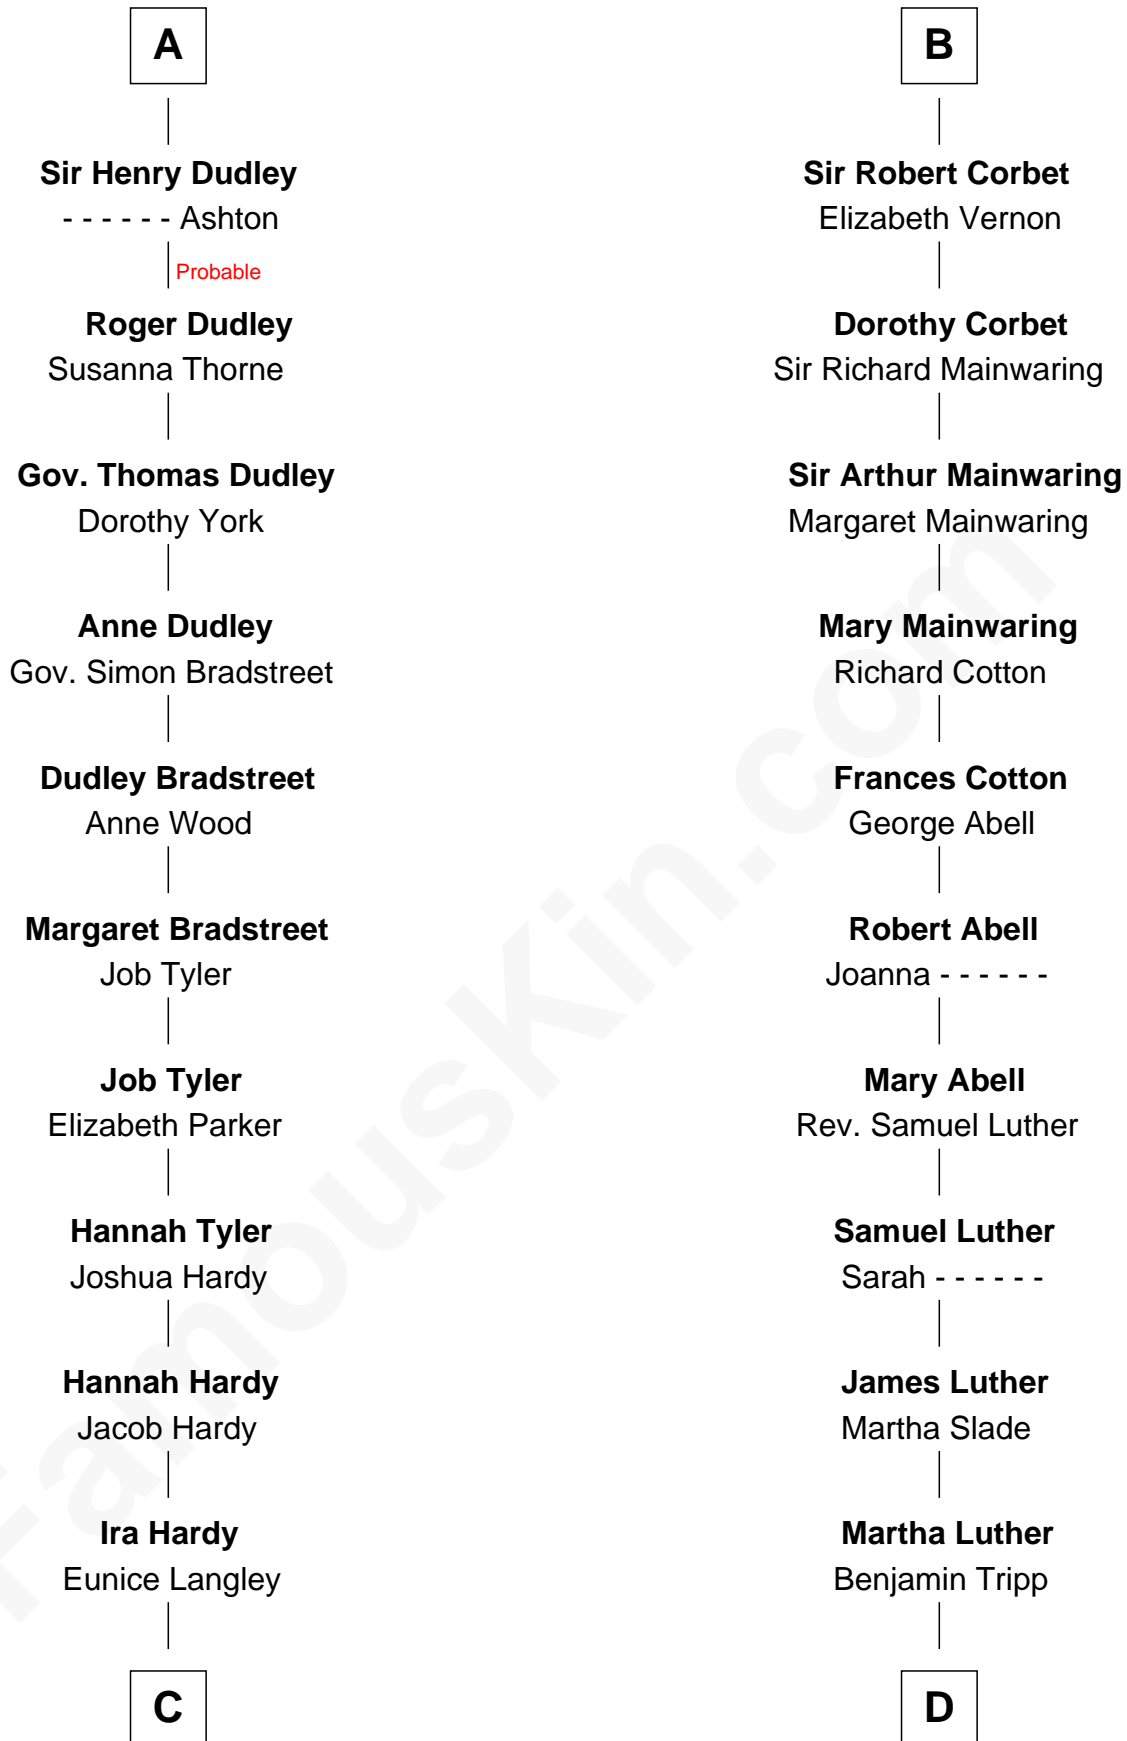

FamousKin.com Relationship Chart of

James Taylor
Singer-Songwriter

21st cousin of

Lizzie Borden
Accused Murderess

C

Lovercia L. Hardy

Willard Knox

Fred Charles Knox

Ruth Elizabeth Collins

Ella Angelique Knox

Henry Herman Woodard

Gertrude Arline Woodard

Dr. Isaac Montrose Taylor

James Taylor

Singer-Songwriter

D