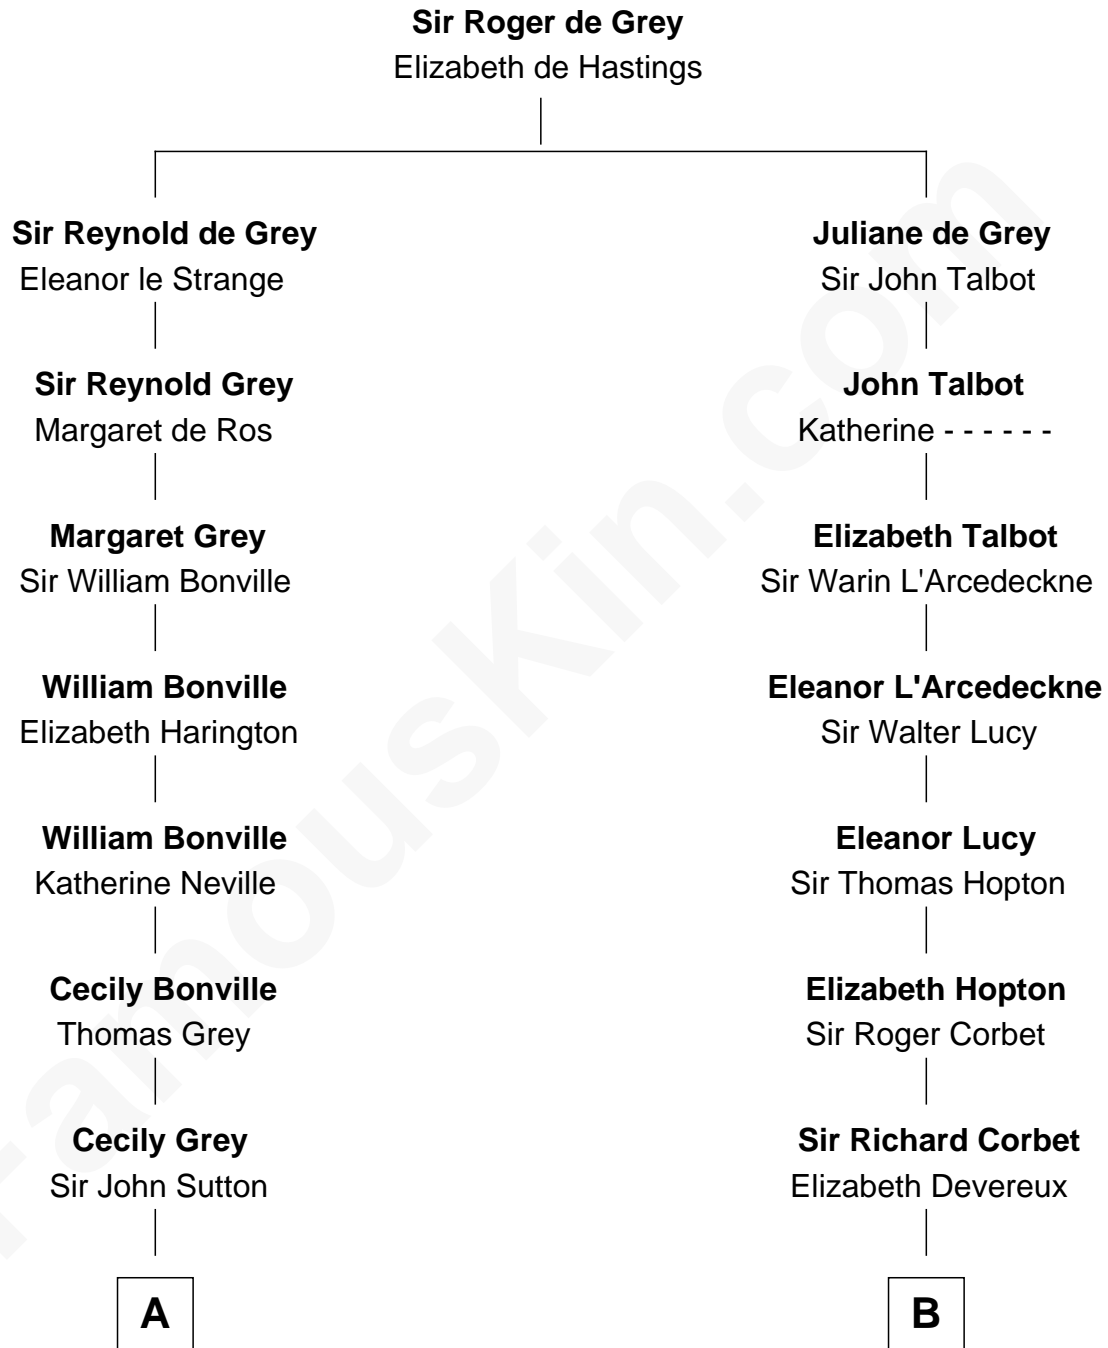

FamousKin.com Relationship Chart of

James Taylor
Singer-Songwriter

21st cousin of

Lizzie Borden
Accused Murderess

C

Lovercia L. Hardy

Willard Knox

Fred Charles Knox

Ruth Elizabeth Collins

Ella Angelique Knox

Henry Herman Woodard

Gertrude Arline Woodard

Dr. Isaac Montrose Taylor

James Taylor

Singer-Songwriter

D

Lizzie Borden

Accused Murderess