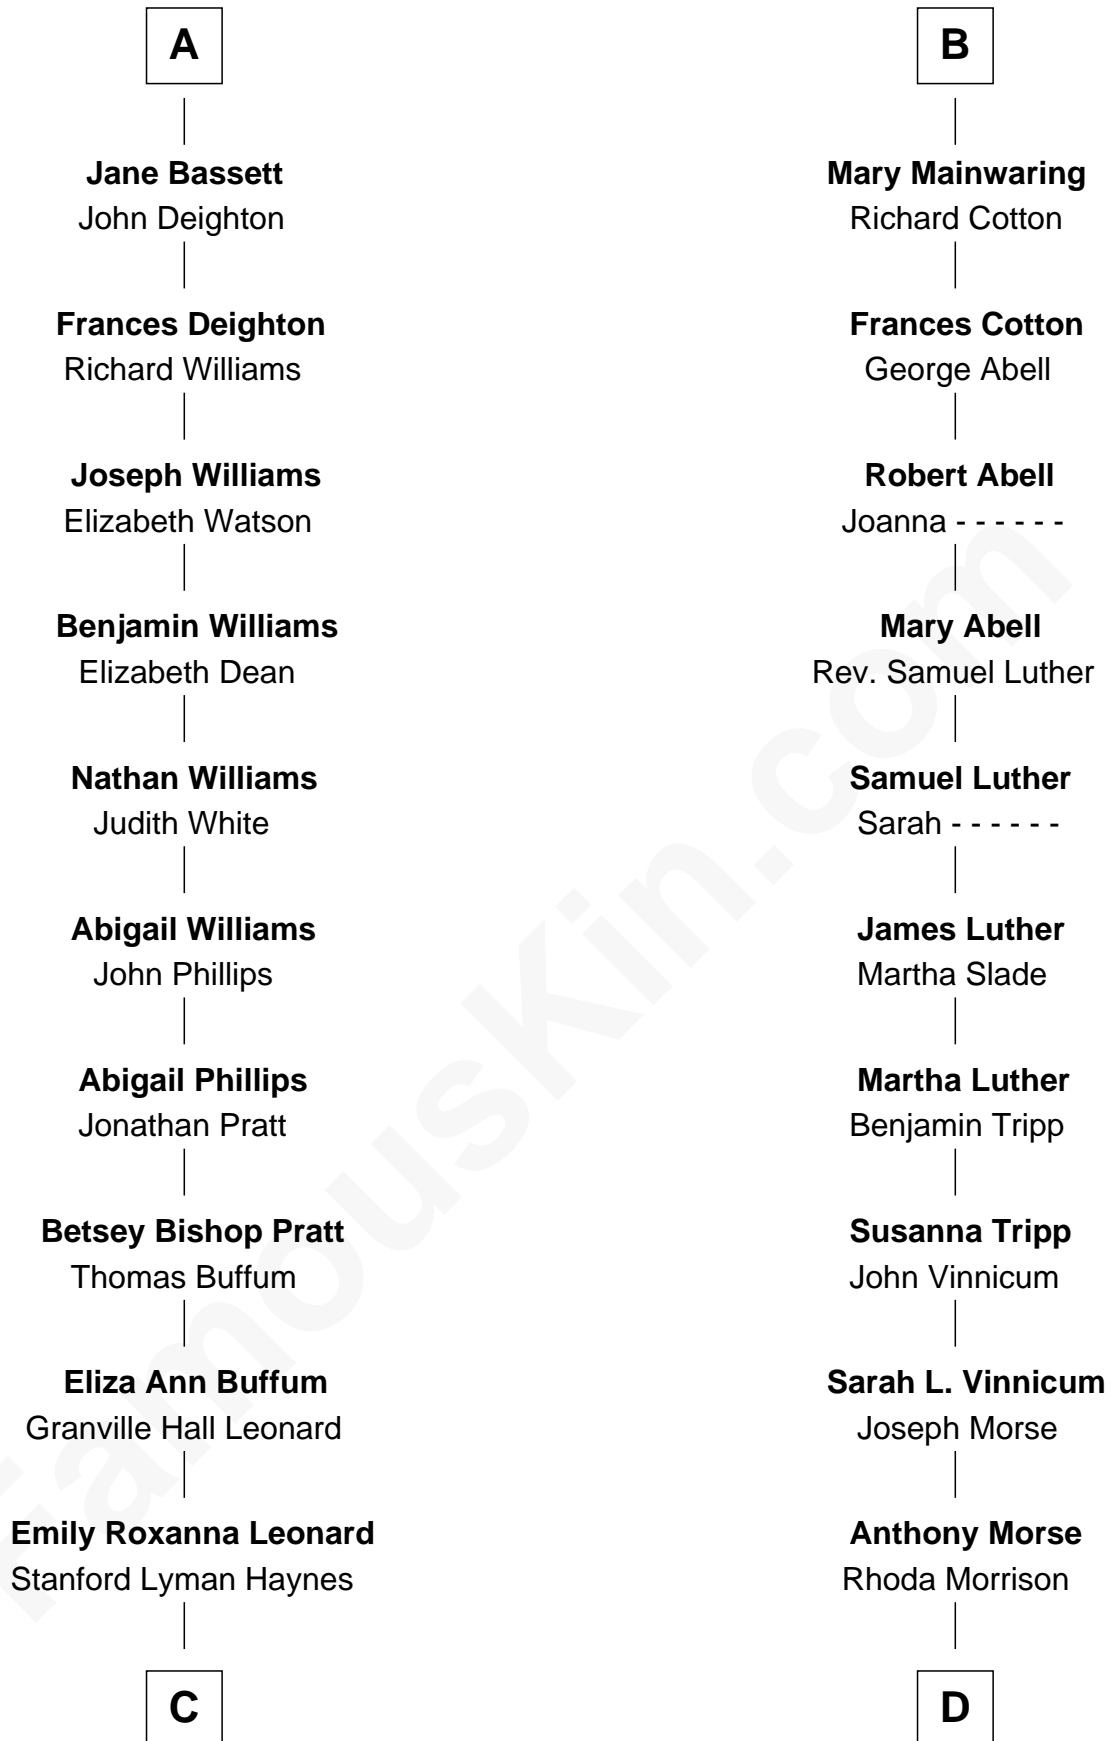

FamousKin.com Relationship Chart of

James Taylor

Singer-Songwriter

18th cousin 1 time removed of

Lizzie Borden

Accused Murderess

Sir Richard Fitzalan

Elizabeth de Bohun

Elizabeth Fitzalan
Sir Thomas Mowbray

Isabel Mowbray
Sir James Berkeley

Maurice Berkeley
Isabel Mead

Anne Berkeley
Sir William Dennis

Isabel Dennis
Sir John Berkeley

Elizabeth Berkeley
Henry Lygon

Elizabeth Lygon
Edward Bassett

A

Joan Fitzalan
Sir William Beauchamp

Joan Beauchamp
James Butler

Elizabeth Butler
John Talbot

Ann Talbot
Sir Henry Vernon

Elizabeth Vernon
Sir Robert Corbet

Dorothy Corbet
Sir Richard Mainwaring

Sir Arthur Mainwaring
Margaret Mainwaring

B

C

Theodosia Haynes

Alexander Taylor

Dr. Isaac Montrose Taylor

Gertrude Arline Woodard

James Taylor

Singer-Songwriter