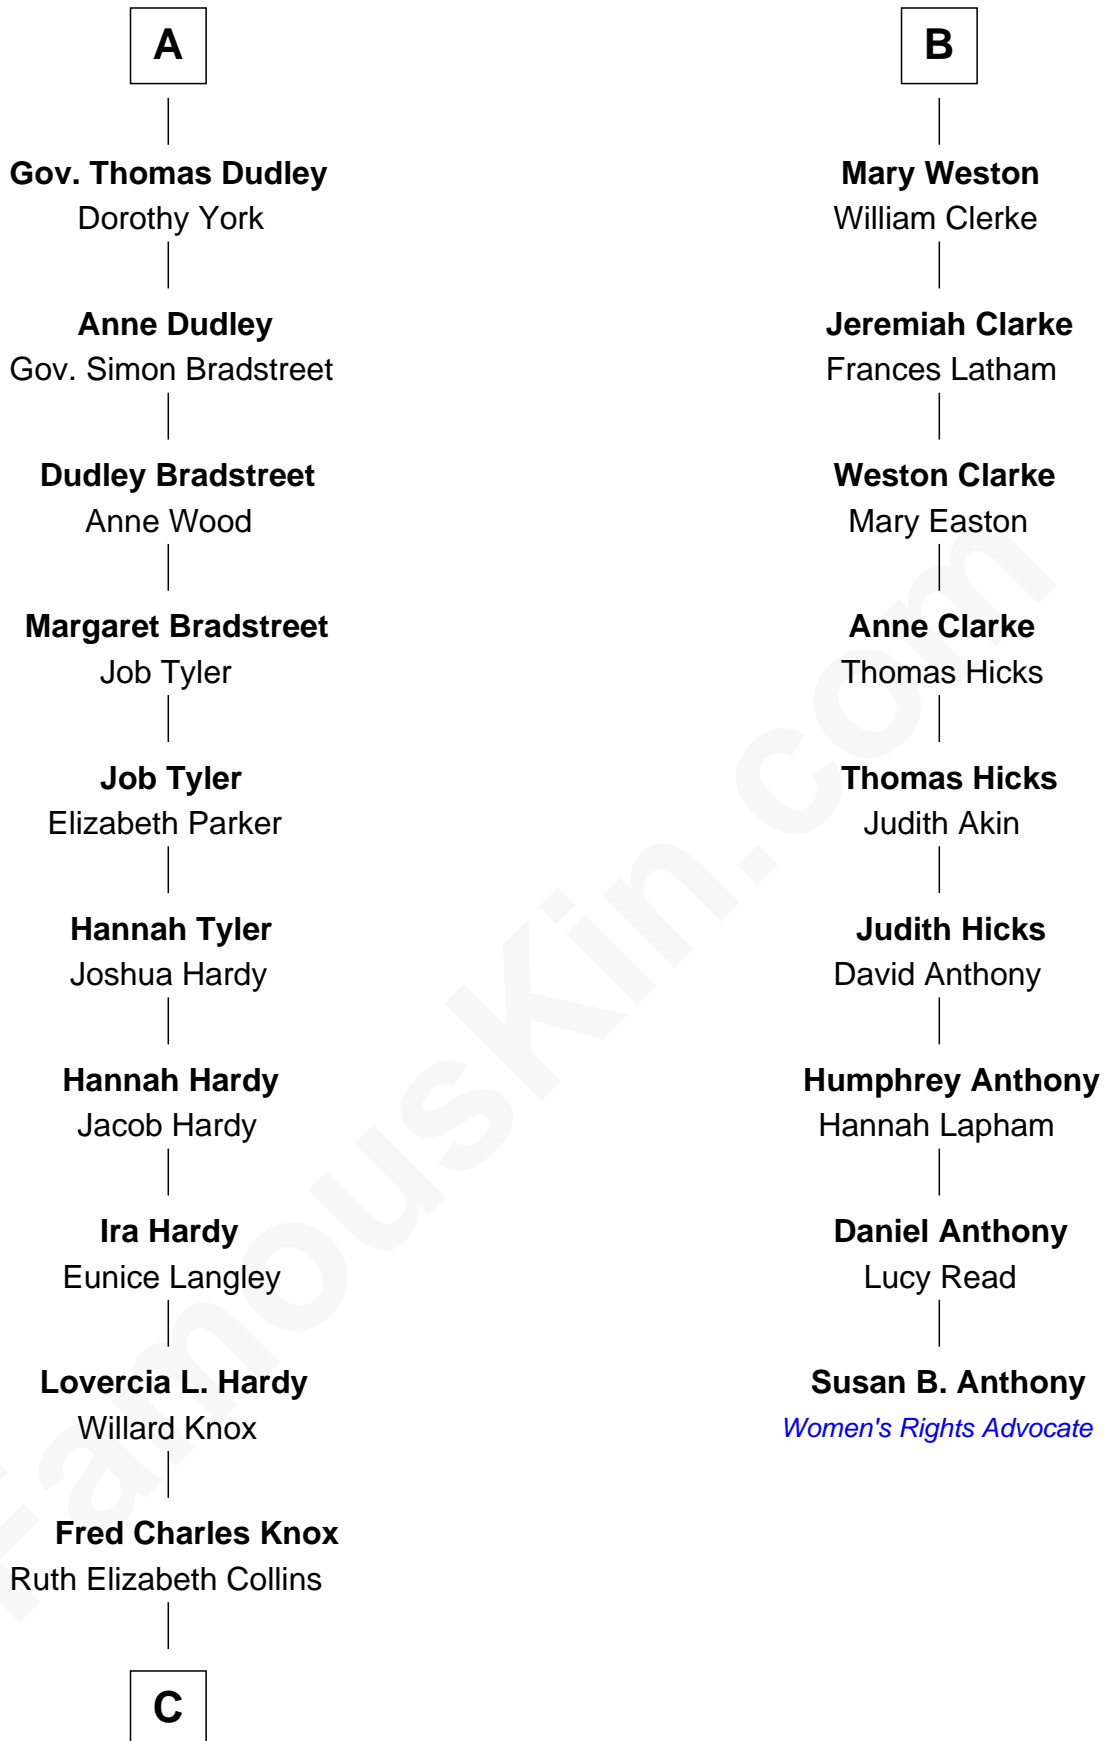

FamousKin.com Relationship Chart of

James Taylor

Singer-Songwriter

15th cousin 4 times removed of

Susan B. Anthony

Women's Rights Advocate

Sir Walter Blount

Sancha de Ayala

Sir Thomas Blount

Margaret de Gresley

Sanchia Blount

Edward Langford

Alice Langford

John Stradling

Anne Stradling

Sir John Danvers

Anne Danvers

Thomas Lovett

Elizabeth Lovett

Anthony Cave

Mary Cave

Sir Jerome Weston

B

C

—
Ella Angelique Knox
Henry Herman Woodard

—
Gertrude Arline Woodard
Dr. Isaac Montrose Taylor

—
James Taylor
Singer-Songwriter

FamousKin.com