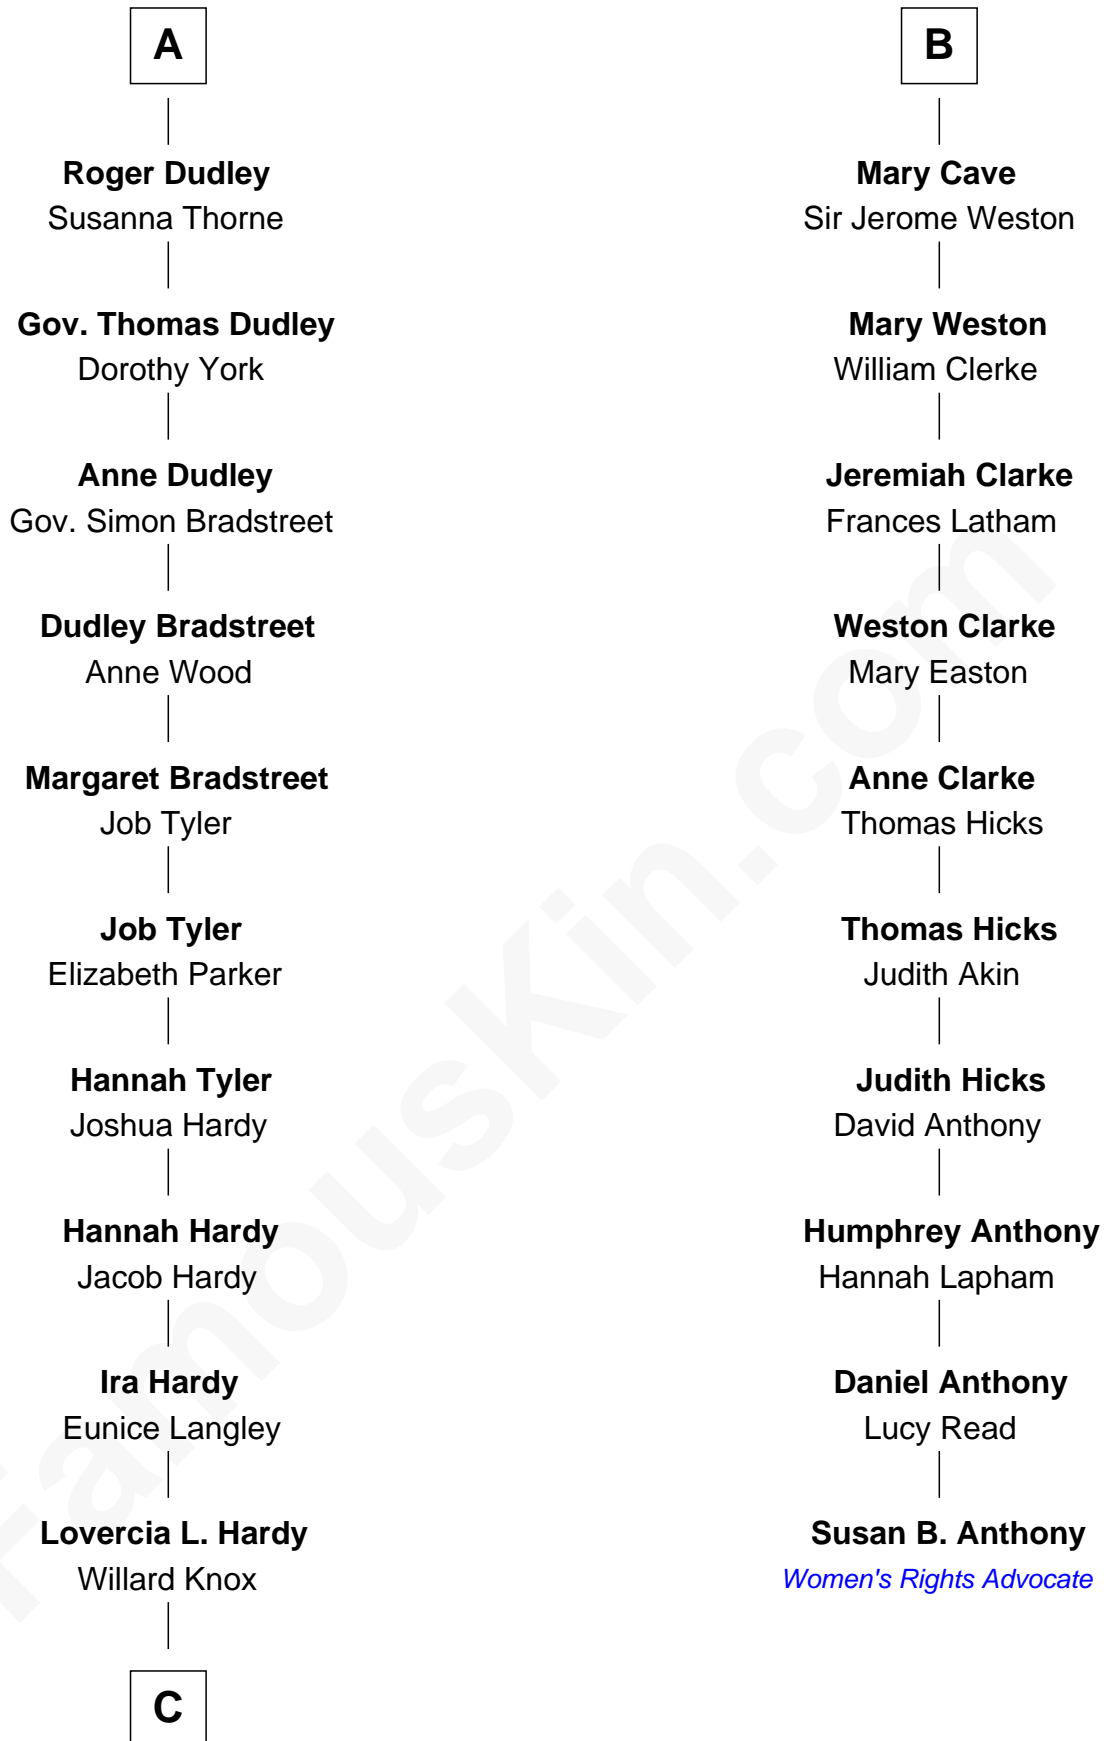

# FamousKin.com Relationship Chart of

**James Taylor**

*Singer-Songwriter*

16th cousin 4 times removed of

**Susan B. Anthony**

*Women's Rights Advocate*

**Sir Reynold de Grey**

Eleanor le Strange

**Sir Reynold Grey**

Margaret de Ros

**Margaret Grey**

Sir William Bonville

**William Bonville**

Elizabeth Harington

**William Bonville**

Katherine Neville

**Elizabeth Boteler**

Thomas Lovett

**Thomas Lovett**

Anne Danvers

**Elizabeth Lovett**

Anthony Cave

**B**

**C**

—  
**Fred Charles Knox**  
Ruth Elizabeth Collins

—  
**Ella Angelique Knox**  
Henry Herman Woodard

—  
**Gertrude Arline Woodard**  
Dr. Isaac Montrose Taylor

—  
**James Taylor**  
*Singer-Songwriter*