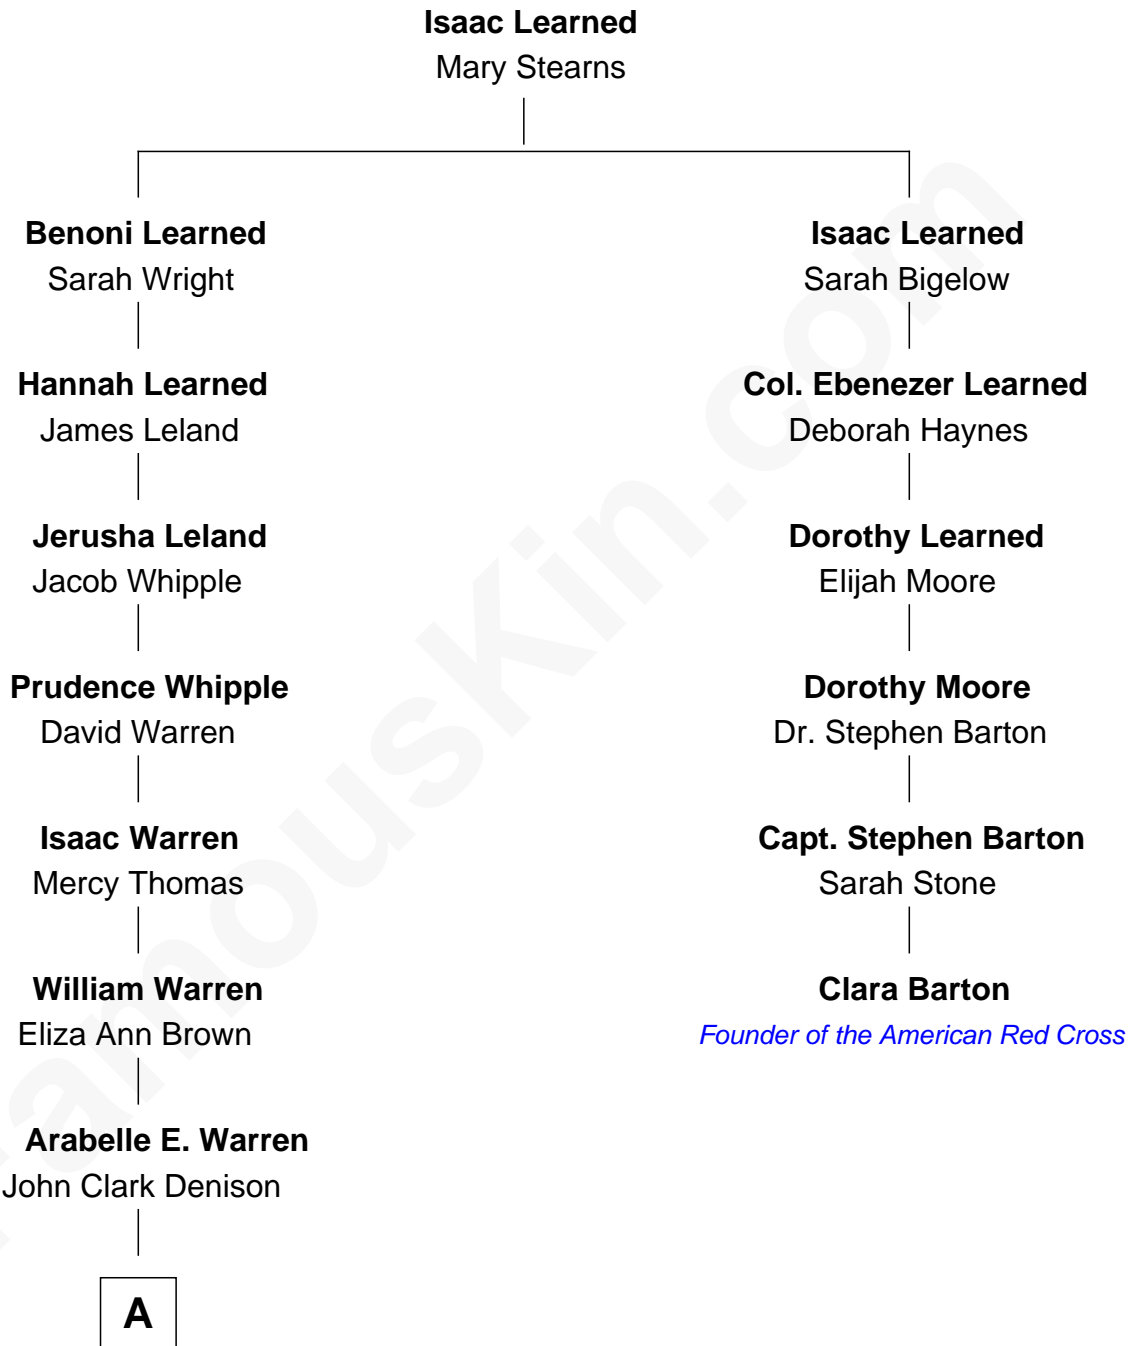

FamousKin.com

Relationship Chart of

James Taylor

Singer-Songwriter

5th cousin 5 times removed of

Clara Barton

Founder of the American Red Cross

A

—
Etta M. Denison

Henry Woodard

—
Henry Herman Woodard

Ella Angelique Knox

—
Gertrude Arline Woodard

Dr. Isaac Montrose Taylor

—
James Taylor

Singer-Songwriter