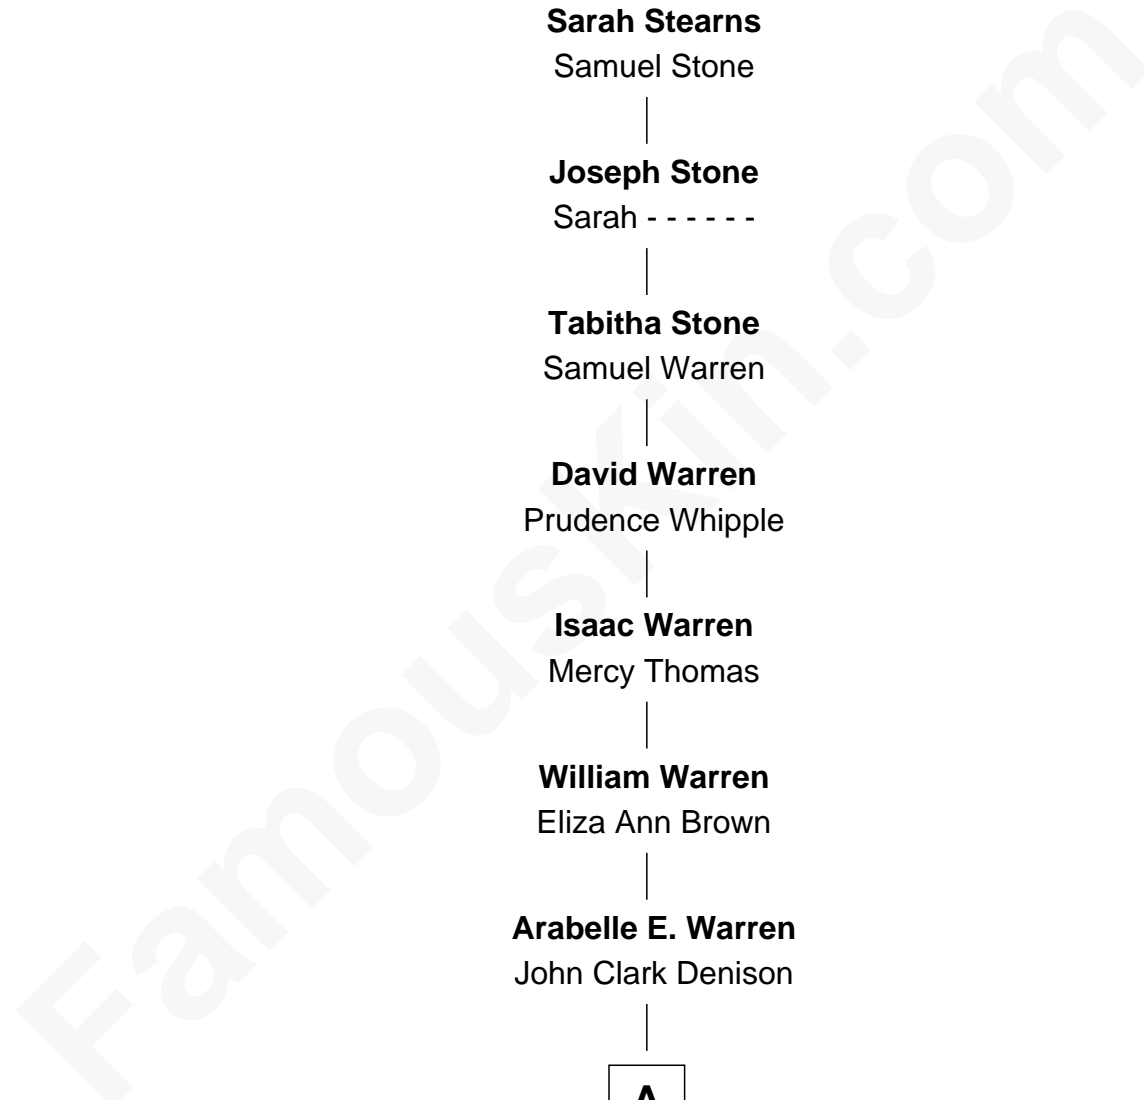

# FamousKin.com Relationship Chart of

**James Taylor**

*Singer-Songwriter*

9th Great-grandson of

**Isaac Stearns**

*(c1600 - 1671) Great Migration Immigrant 1630*

**Isaac Stearns**

Mary Barker

**Sarah Stearns**

Samuel Stone

**Joseph Stone**

Sarah - - - - -

**Tabitha Stone**

Samuel Warren

**David Warren**

Prudence Whipple

**Isaac Warren**

Mercy Thomas

**William Warren**

Eliza Ann Brown

**Arabelle E. Warren**

John Clark Denison

**A**

**A**

—  
**Etta M. Denison**

Henry Woodard

—  
**Henry Herman Woodard**

Ella Angelique Knox

—  
**Gertrude Arline Woodard**

Dr. Isaac Montrose Taylor

—  
**James Taylor**

*Singer-Songwriter*