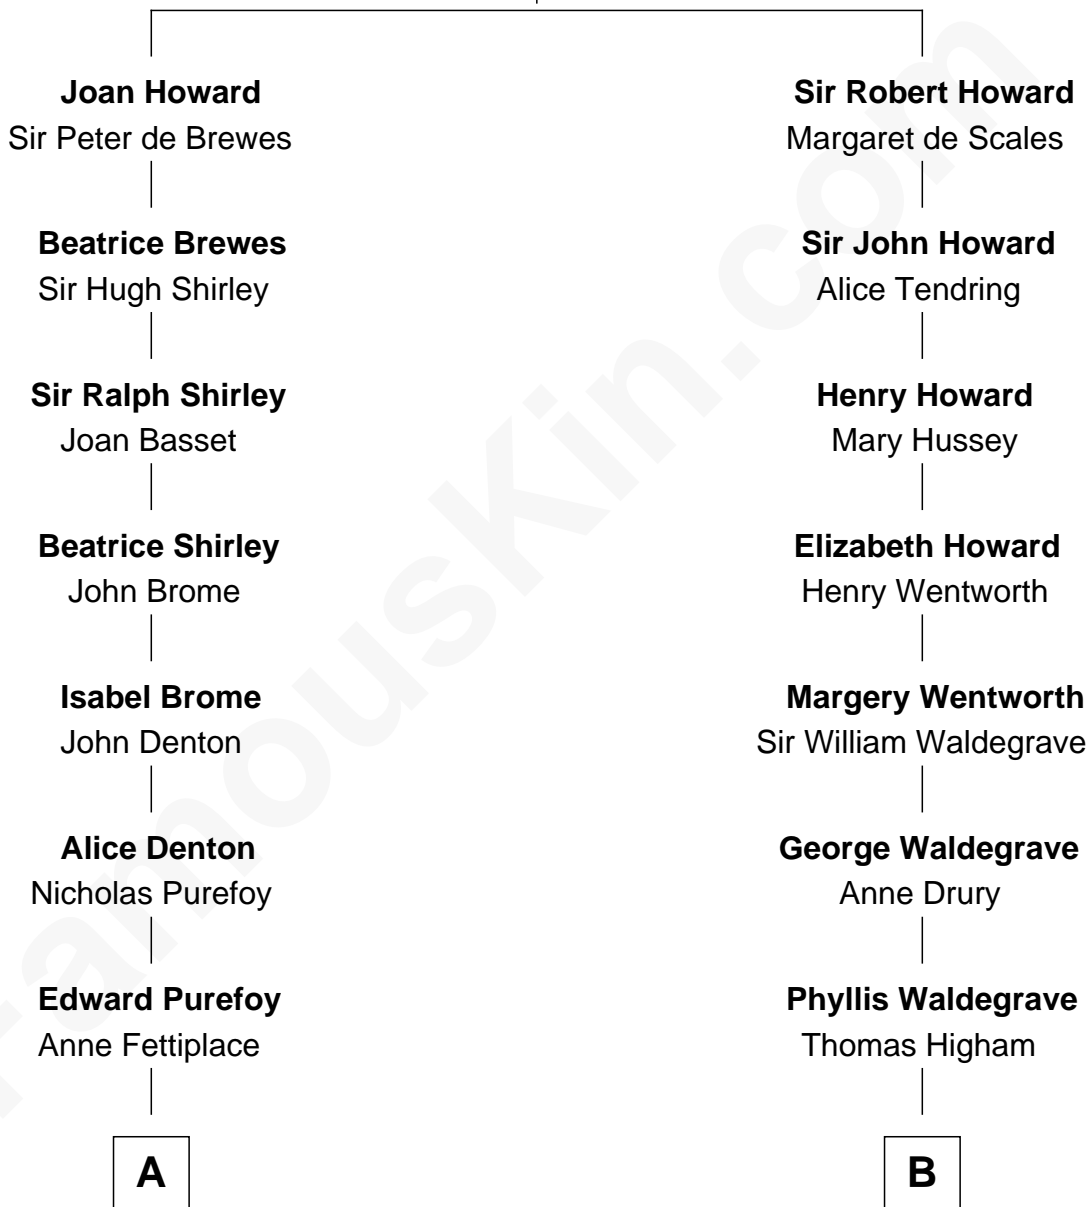

FamousKin.com Relationship Chart of

James Taylor

Singer-Songwriter

18th cousin 3 times removed of

Walt Disney

Co-Founder of The Walt Disney Company

Sir John Howard

Alice de Bois

Dr. Isaac Montrose Taylor

James Taylor

Singer-Songwriter

D

Flora Call

Elias Charles Disney

Walt Disney

Co-Founder of The Walt Disney Co.