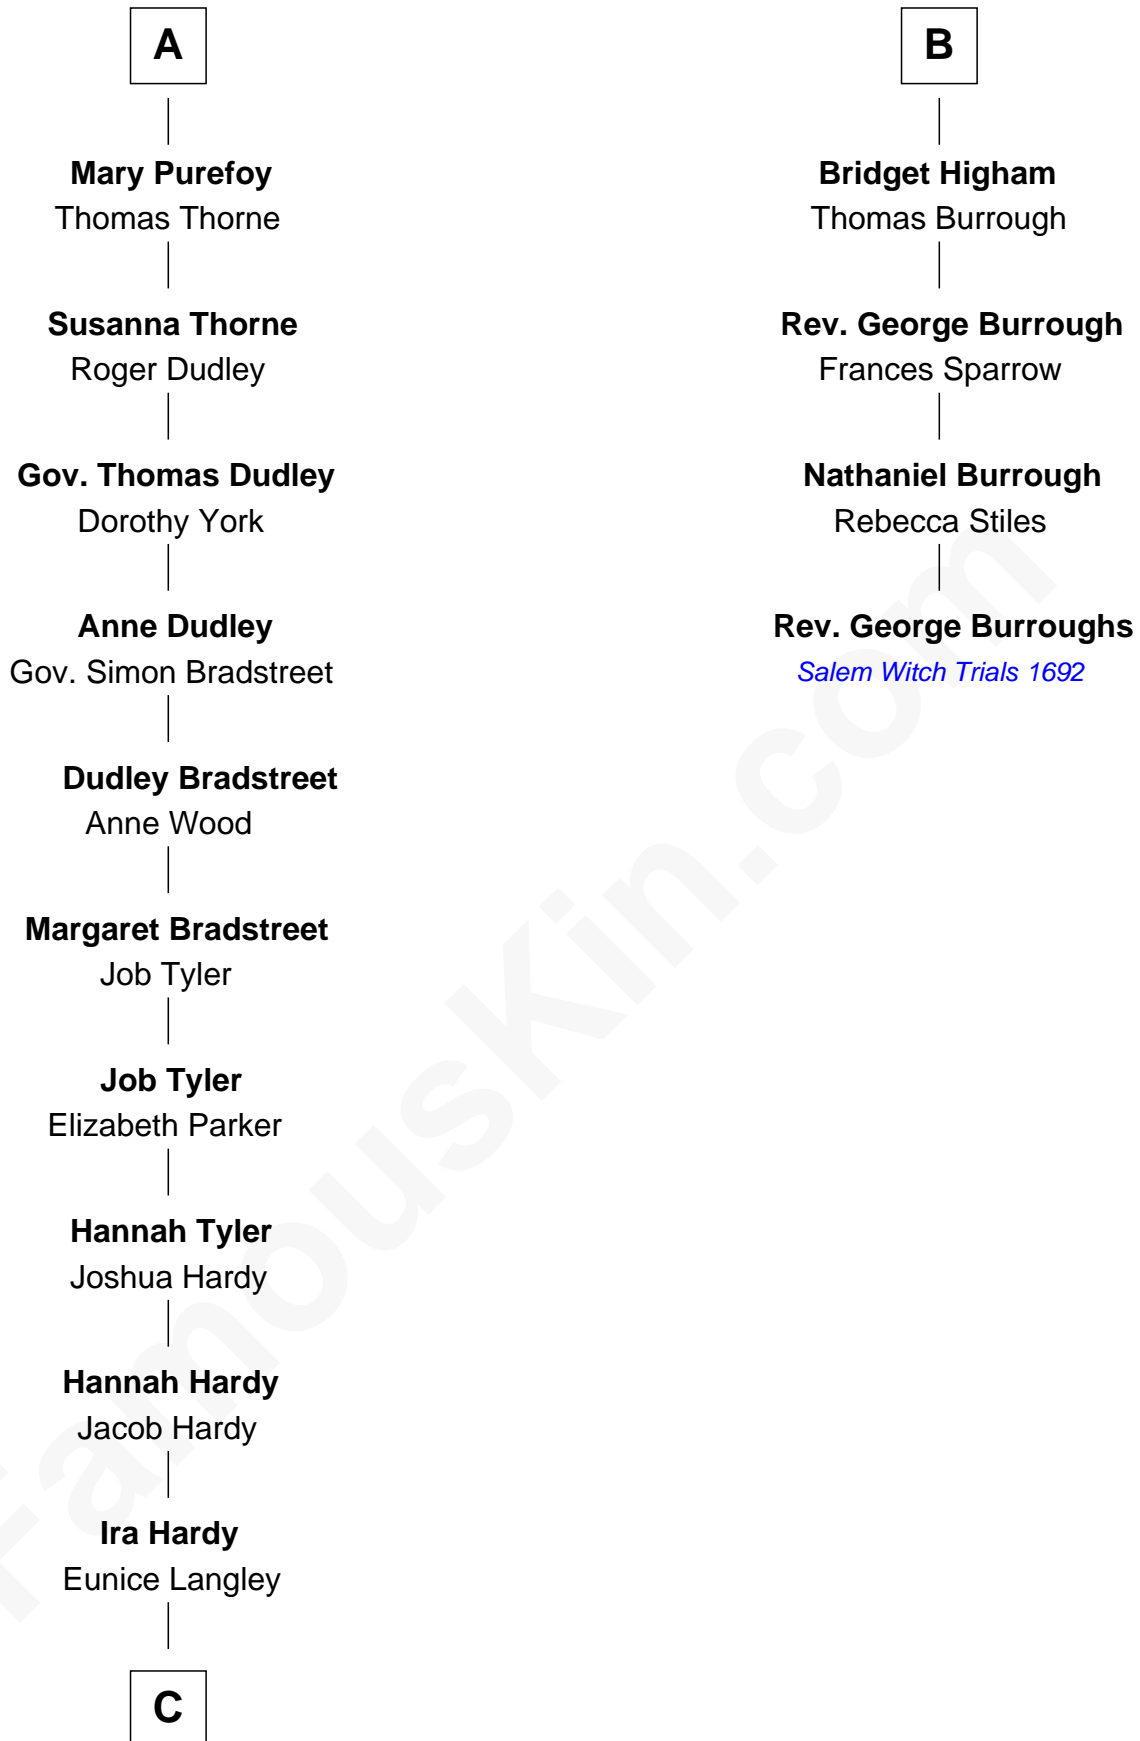

FamousKin.com Relationship Chart of

James Taylor
Singer-Songwriter

10th cousin 11 times removed of

Rev. George Burroughs
Executed for Witchcraft, Salem 1692

Sir John Howard
Alice de Bois

Joan Howard
Sir Peter de Brewes

Sir John Howard
Alice Tendring

Henry Howard
Mary Hussey

Elizabeth Howard
Henry Wentworth

Margery Wentworth
Sir William Waldegrave

George Waldegrave
Anne Drury

Phyllis Waldegrave
Thomas Higham

B

C

—
Lovercia L. Hardy

Willard Knox

—
Fred Charles Knox

Ruth Elizabeth Collins

—
Ella Angelique Knox

Henry Herman Woodard

—
Gertrude Arline Woodard

Dr. Isaac Montrose Taylor